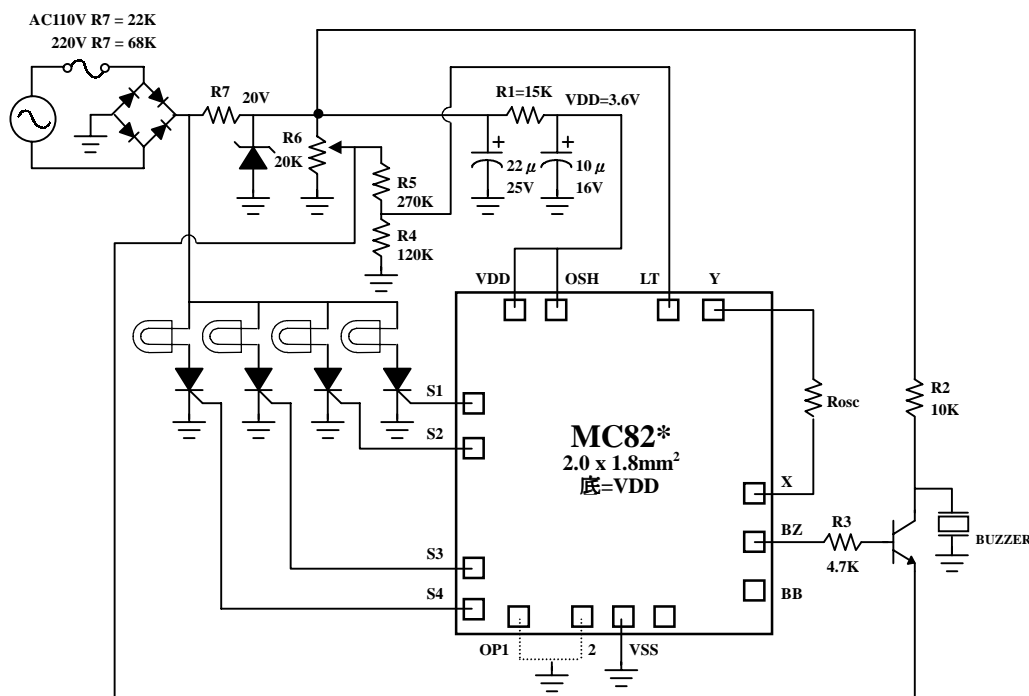

一 華 半 導 體 有 限 公 司
MOSDESIGN SEMICONDUCTOR CORP.

TAIPEI : TEL : 886-2- 22783733

FAX : 886-2- 22783633

H.K. : TEL : 852- 27569109

FAX : 852- 27566961

3481+4027

XMAS LIGHT CONTROL

聖誕燈串控制 IC

XMAS LIGHT

MC82*

FEATURES 功能敘述

- 4 SCR outputs.
- Maximum 16 songs.
- Single tone output.

	MC82*	MC82B*
1	JINGLE BELLS	SELOKA
2	SANTA CLAUS	SELANAT
3	SILENT NIGHT	SUASANA
4	JOY TO THE WORLD	SELAMAT
5	RED-NOSED REINDEER	
6	WE WISH XMAS	

APPLICATION 產品應用

- Xmas light controller, any AC control toys.

ELECTRICAL CHARACTERISTICS 電氣規格

(@ $V_{DD}=3.6V$ unless otherwise specified)

Characteristics	Sym.	Min.	Typ.	Max.	Unit	REMARKS
工作電壓 Operating Voltage	V_{DD}	—	3.6	5	V	
工作電流 Operating Current	I_{OP}	—	—	2	mA	No load
靜態電流 Quiescent Current	I_{SB}	—	—	—	μA	
推動電流 BZ Driving Current	I_{OH}	—	200	—	μA	@ $V_{DS}=1V$
振盪頻率 Oscillator Frequency	F_{OSC}	—	100	—	KHz	External$\pm 30\%$, $R_{osc}=200K\Omega$
工作溫度 Operating Temperature	Temp.	0	25	60	$^{\circ}C$	

APPLICATION DIAGRAM 參考電路圖

* All specs and applications shown above subject to change without prior notice.

(以上電路及規格僅供參考,本公司得逕行修正)

www.DataSheet4U.com