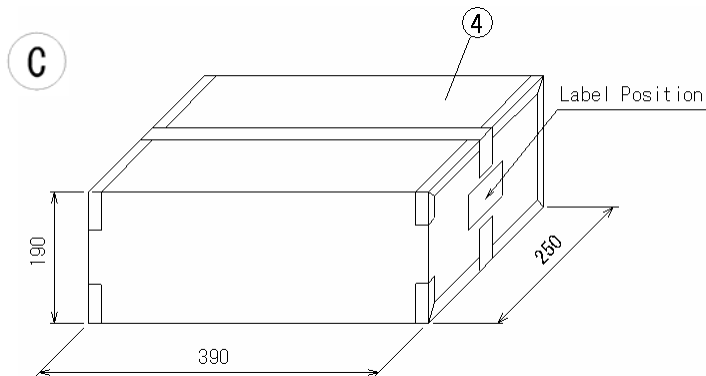

PCJ 梱包形態 (PCJ PACKING CONDITION)

1. Inner Package

100 pcs / 1Tray
(Material : PVC)

100 pcs / 1Tray x 10Trays
Total : 1,000 pcs

2. External Package

Dimensions Unit: mm

Total : 1,000 pcs / Shipping Box
Gross : 5.34 kg

ITEM No	DESCRIPTION	Tyco PART No.	QTY.
①	TRAY	1-1440831-4	10
②	LID	1-1440831-5	10
③	INSIDE CARTON	3-1440806-2	2
④	OUTSIDE CARTON	3-1440806-4	1