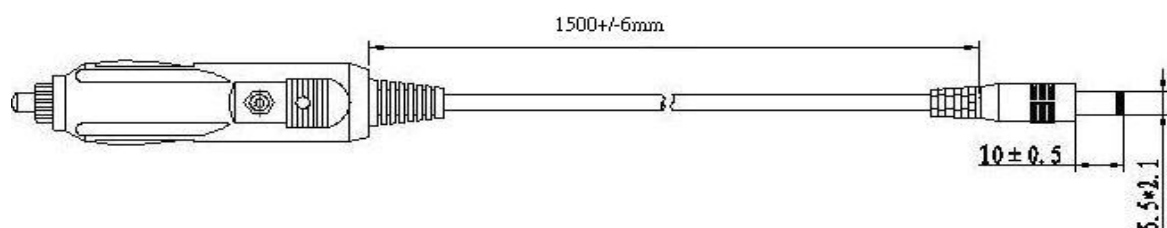

Model No.	AC4521520
REV.	C1

Descriptions:

- Car cigarette plug to DC plug cable wire
- All the outside black.
- Red LED for working.
- FUSE 250V/3A.
- Total Length of Modules 1500mm±6mm
- Net Weight is 42.5g.
- DC Plug is 5.5mmX2.1mmX9.5mm

Application:

- RGB controller OS-OC013AIG2

Product Picture:

Product Dimensions:

Product packaging