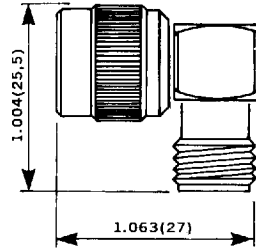

### Right angle plug/jack

PART NUMBER

R 143 770 000

### Plug dust cap (with chain)

PART NUMBER

R 143 812 000