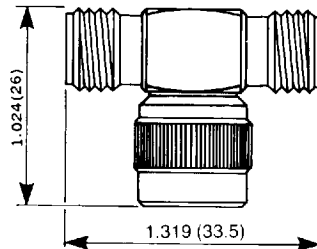

Jack-jack/plug tee

PART NUMBER

R 143 780 000