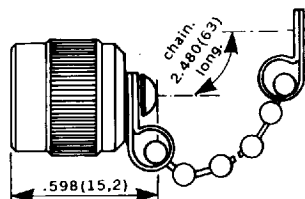

PART NUMBER

R 143 812 000