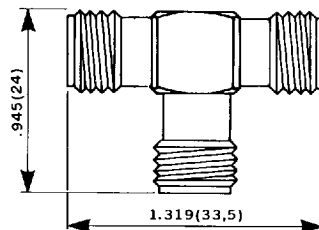

Jack-jack/jack tee

PART NUMBER

R 143 782 000

CAP

Plug dust cap (with chain)