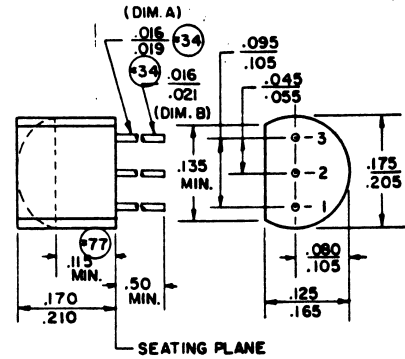

20 STERN AVE.
SPRINGFIELD, NEW JERSEY 07081
U.S.A.

TELEPHONE: (201) 376-4
(212) 227-4
FAX: (201) 376-4

PARAMETERS

2N5486
N CHANNEL JFET

Description: N-Channel JFET

Manufacturer.....	
Mil/High-Rel? (Y/N).....	
Vbr GSS.....	25
Idss Max. (A).....	20m
gfs Min.....	4.0m
gfs Max.....	8.0m
Vp Max.....	7.5
@Vds (V).....	
Igss Max. (A).....	1.0n
Ciss Max. (F).....	5.0p
Vbr DSS.....	
Max. PD (W).....	310m
Derate (Amb) (W/xC).....	2.8m
Oper. Pwr Out Typ.....	
Oper. Temp (xC) Max.....	150 ~
Pkg Style.....	TO-92
Surface Mounted (Y/N).....	N
Pinout Equivalence Number.....	3-22

T092

~ Storage Temperature 2 It(rms)