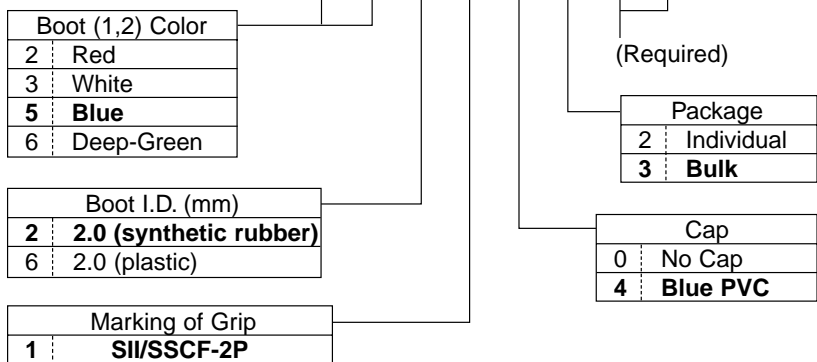

## Housing SSCF-2P2 Series

**Duplex**  
**Designed for  $\varnothing$  2.0 mm**  
**Cable**

- Equivalent to NTT specifications (SC2-P)
- Recommended adapter: SSCF series
- Combined with SZ series ferrule provides high-performance

### ORDERING INFORMATION

Model Number	Type Number							
SSCF-2P2	5	5	2	1	4	3	0	1