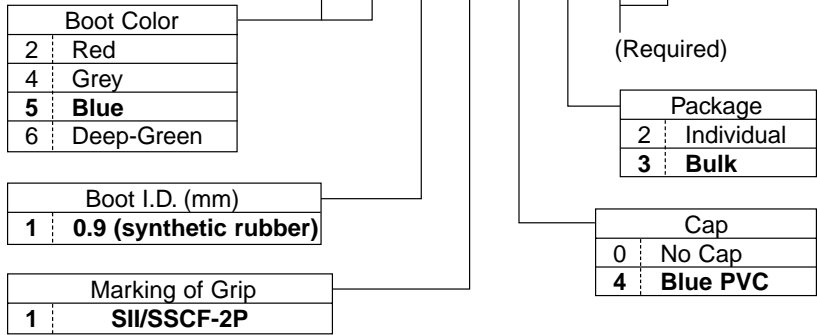

## Housing SSCF-2P1 Series

**Duplex**  
**Designed for  $\varnothing$  0.9 mm**  
**Buffer Cable**

- Equivalent to NTT specifications (SC2-P)
- Recommended adapter: SSCF series
- Combined with SZ series ferrule provides high-performance

### ORDERING INFORMATION

Model Number	Type Number							
SSCF-2P1	5	5	1	1	4	3	0	1