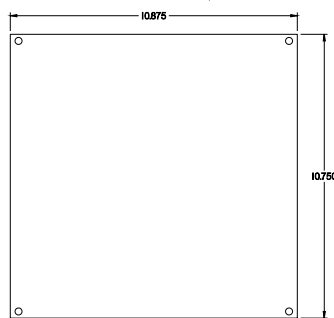

**PART No. 1414PHL6**

for more information visit  
[www.hammfg.com](http://www.hammfg.com)

Data subject to change without notice

TOP VIEW

ISOMETRIC VIEW

BACK VIEW

LEFT SIDE VIEW

FRONT VIEW

RIGHT SIDE VIEW

INNER PANEL

BOTTOM VIEW