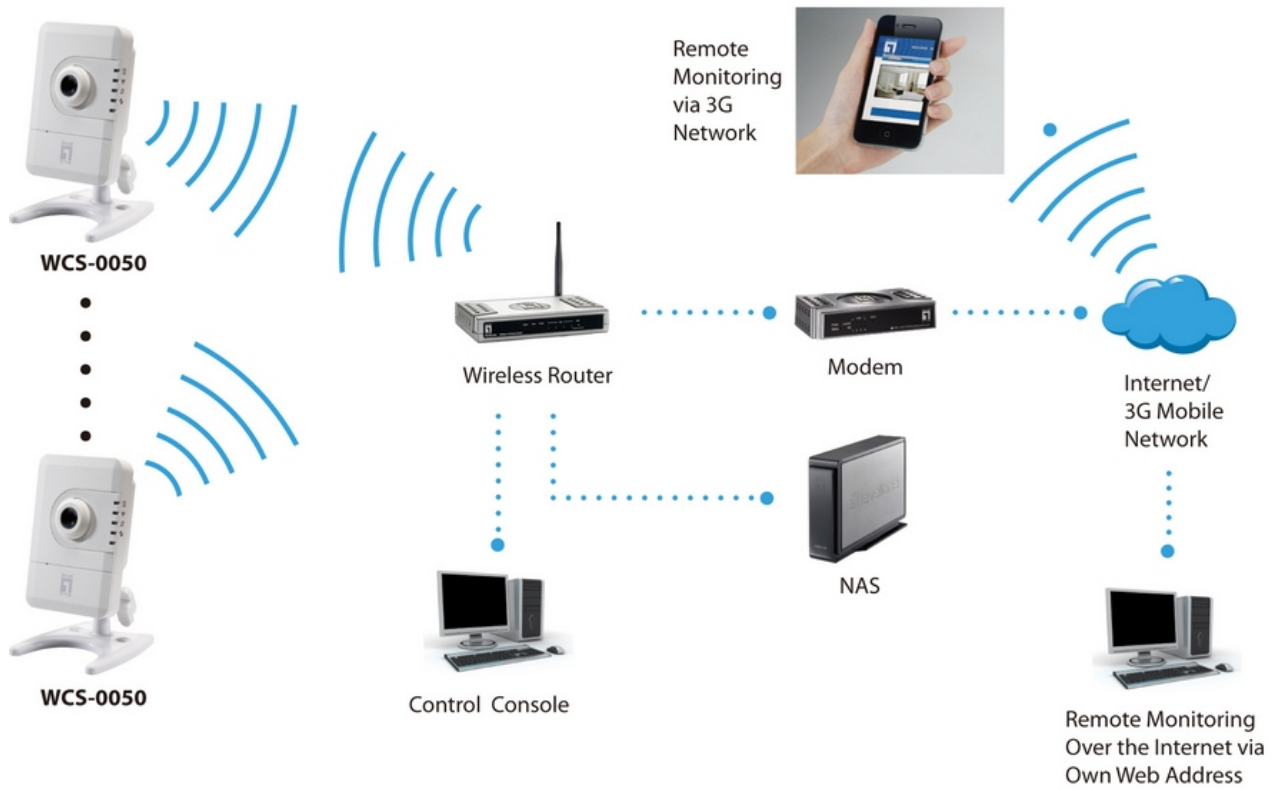

WCS-0050 Version: 1

150Mbps Wireless Megapixel Network Camera

The LevelOne WCS-0050 is a quality yet cost-effective surveillance solution for home and office. It is designed for easy and flexible installation, provides choice of either a 150Mbps wireless or a wired connection to the network and a WPS (Wi-Fi protected setup) button to secure the wireless connection through a flip of one push. The WCS-0050 supports 2 simultaneously individual video streams for quality needs and bandwidth constraints. Moreover, the free PC-based 64-channel monitoring software with iPhone/Android phone App within the package helps to manage multiple cameras simultaneously and offers easy mobile viewing.

CE, FCC

Deployment:

Desktop/Wall/Ceiling Mount

Operation Systems:

Microsoft Windows 7/Vista/XP

Viewing System Requirements:

Browser: Internet Explorer 6.x or above

Cell phone: 3GPP player

Real Player: 10.5 or above

Quick Time 6.5 or above

Diagram

Order Information

WCS-0050

Package Contents

Power Adapter
RJ45 Ethernet Cable
Bracket
Quick Installation Guide
Resource CD (User Manual, Utility, 64-CH Monitoring Software)