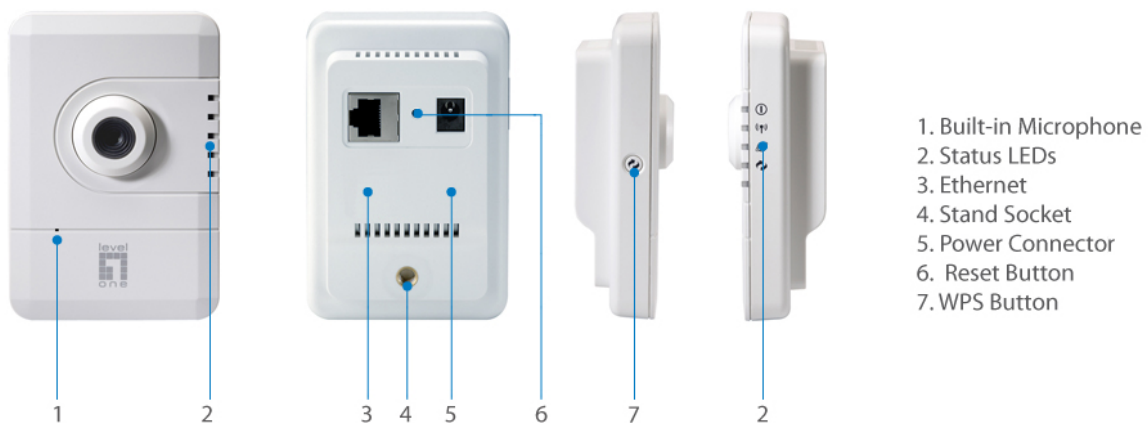

WCS-0050 Version: 1

150Mbps Wireless Megapixel Network Camera

The LevelOne WCS-0050 is a quality yet cost-effective surveillance solution for home and office. It is designed for easy and flexible installation, provides choice of either a 150Mbps wireless or a wired connection to the network and a WPS (Wi-Fi protected setup) button to secure the wireless connection through a flip of one push. The WCS-0050 supports 2 simultaneously individual video streams for quality needs and bandwidth constraints. Moreover, the free PC-based 64-channel monitoring software with iPhone/Android phone App within the package helps to manage multiple cameras simultaneously and offers easy mobile viewing.

Key Features

- Megapixel (1280 x 800) high-definition resolution
- Supports iPhone/smartphone/PDA remote viewing over the Internet
- Compatible with IEEE 802.11b/g/n wireless standards
- Provides wireless speed up to 150Mbps
- Compression: H.264/MPEG-4/MJPEG
- Supports 2 video streams simultaneously
- Easy Internet monitoring via configuration free Level1DNS™ service
- Supports motion detection and event notification via e-mail or FTP
- Simple wireless connectivity and security with WPS push button
- Free 64-channel monitoring software included (supports iCamSecure App)

Megapixel 1/4" Progressive Scan CMOS

Connectors and Cabling:

1 x RJ-45 10/100 Mbps port
1 x DC Power Jack

Button:

WPS, Reset Button

Indicator:

Power, Wireless, Ethernet, WPS

Lens: