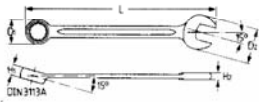

Wiha Soft Grip Wrenches

- Made from 31CRV3 high performance tool steel
- Soft grip body
- Precision formed for exact fit

SHOP

500 Soft Grip Wrenches Inch DIN 3113A/ISO 3318 - ISO 7738

Item No.	AF	OAL	OAL	H ¹	H ²	D ¹	D ²	↔	↔
	Inch	mm	Inch	mm	mm	mm	mm	lbs.	pkg.
500 43	1/4	100	3.9	5.0	3.9	10.1	15.7	.03	1
500 44	5/16	120	4.7	5.9	4.4	12.9	19.0	.05	1
500 45	3/8	140	5.5	6.9	5.0	15.9	22.8	.09	1
500 46	7/16	150	5.9	7.4	5.2	17.3	25.4	.11	1
500 47	1/2	170	6.7	8.4	5.8	20.2	29.3	.14	1
500 48	9/16	180	7.1	8.9	6.1	21.6	31.2	.19	1
500 50	5/8	200	7.8	9.8	6.6	24.6	34.5	.23	1
500 51	11/16	210	8.2	10.3	6.9	25.9	37.3	.30	1
500 52	3/4	230	9.0	11.1	7.3	28.8	40.4	.34	1
500 54	13/16	250	9.8	11.7	7.7	31.7	44.2	.45	1
500 55	7/8	260	10.2	12.0	7.9	33.0	46.6	.51	1
500 56	15/16	280	11.0	12.7	8.3	35.8	50.1	.63	1
500 57	1	290	11.4	13.0	8.5	37.3	52.8	.65	1
500 58	1-1/16	310	12.2	13.6	8.9	40.2	55.9	.83	1
500 59	1-1/8	330	13.0	14.2	9.3	42.8	59.8	.98	1

- Made from 31CRV3 high performance tool steel
- Precision formed for exact fit
- Soft grip body

SHOP

500 Soft Grip Wrenches Metric DIN 3113A/ISO 3318 - ISO 7738

Item No.	MM	OAL	OAL	H ¹	H ²	D ¹	D ²	↔	↔
	mm	mm	Inch	mm	mm	mm	mm	lbs.	pkg.
500 04	8.0	120	4.7	5.9	4.4	12.9	19.0	.05	1
500 05	9.0	130	5.1	6.4	4.7	14.5	20.9	.07	1
500 06	10.0	140	5.5	6.9	5.0	15.9	22.8	.09	1
500 07	11.0	150	5.9	7.4	5.2	17.3	25.4	.11	1
500 08	12.0	160	6.3	7.9	5.5	18.7	26.7	.13	1
500 09	13.0	170	6.7	8.4	5.8	20.2	29.3	.14	1
500 11	14.0	180	7.1	8.9	6.1	21.6	31.2	.19	1
500 12	15.0	190	7.5	9.3	6.3	23.1	33.0	.21	1
500 13	16.0	200	7.8	9.8	6.6	24.6	34.5	.23	1
500 14	17.0	210	8.2	10.3	6.9	25.4	37.3	.30	1
500 15	18.0	220	8.6	10.8	7.1	27.4	38.4	.32	1
500 16	19.0	230	9.0	11.1	7.3	28.8	40.4	.34	1
500 17	20.0	240	9.4	11.4	7.5	30.2	42.3	.39	1
500 19	22.0	260	10.2	12.0	7.9	33.0	46.6	.51	1
500 27	24.0	280	11.0	12.7	8.3	35.8	50.1	.62	1