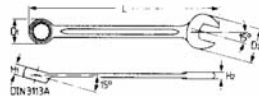

Wiha Soft Grip Wrenches

- Made from 31CRV3 high performance tool steel
- Soft grip body
- Precision formed for exact fit

SHOP

500 Soft Grip Wrenches Inch DIN 3113A/ISO 3318 - ISO 7738

Item No.	AF	OAL	OAL	H ¹	H ²	D ¹	D ²	↔	↔
	Inch	mm	Inch	mm	mm	mm	mm	lbs.	pkg.
500 43	1/4	100	3.9	5.0	3.9	10.1	15.7	.03	1
500 44	5/16	120	4.7	5.9	4.4	12.9	19.0	.05	1
500 45	3/8	140	5.5	6.9	5.0	15.9	22.8	.09	1
500 46	7/16	150	5.9	7.4	5.2	17.3	25.4	.11	1
500 47	1/2	170	6.7	8.4	5.8	20.2	29.3	.14	1
500 48	9/16	180	7.1	8.9	6.1	21.6	31.2	.19	1
500 50	5/8	200	7.8	9.8	6.6	24.6	34.5	.23	1
500 51	11/16	210	8.2	10.3	6.9	25.9	37.3	.30	1
500 52	3/4	230	9.0	11.1	7.3	28.8	40.4	.34	1
500 54	13/16	250	9.8	11.7	7.7	31.7	44.2	.45	1
500 55	7/8	260	10.2	12.0	7.9	33.0	46.6	.51	1
500 56	15/16	280	11.0	12.7	8.3	35.8	50.1	.63	1
500 57	1	290	11.4	13.0	8.5	37.3	52.8	.65	1
500 58	1-1/16	310	12.2	13.6	8.9	40.2	55.9	.83	1
500 59	1-1/8	330	13.0	14.2	9.3	42.8	59.8	.98	1

- Made from 31CRV3 high performance tool steel
- Precision formed for exact fit
- Soft grip body

SHOP

500 Soft Grip Wrenches Metric DIN 3113A/ISO 3318 - ISO 7738

Item No.	MM	OAL	OAL	H ¹	H ²	D ¹	D ²	↔	↔
	mm	mm	Inch	mm	mm	mm	mm	lbs.	pkg.
500 04	8.0	120	4.7	5.9	4.4	12.9	19.0	.05	1
500 05	9.0	130	5.1	6.4	4.7	14.5	20.9	.07	1
500 06	10.0	140	5.5	6.9	5.0	15.9	22.8	.09	1
500 07	11.0	150	5.9	7.4	5.2	17.3	25.4	.11	1
500 08	12.0	160	6.3	7.9	5.5	18.7	26.7	.13	1
500 09	13.0	170	6.7	8.4	5.8	20.2	29.3	.14	1
500 11	14.0	180	7.1	8.9	6.1	21.6	31.2	.19	1
500 12	15.0	190	7.5	9.3	6.3	23.1	33.0	.21	1
500 13	16.0	200	7.8	9.8	6.6	24.6	34.5	.23	1
500 14	17.0	210	8.2	10.3	6.9	25.4	37.3	.30	1
500 15	18.0	220	8.6	10.8	7.1	27.4	38.4	.32	1
500 16	19.0	230	9.0	11.1	7.3	28.8	40.4	.34	1
500 17	20.0	240	9.4	11.4	7.5	30.2	42.3	.39	1
500 19	22.0	260	10.2	12.0	7.9	33.0	46.6	.51	1
500 27	24.0	280	11.0	12.7	8.3	35.8	50.1	.62	1