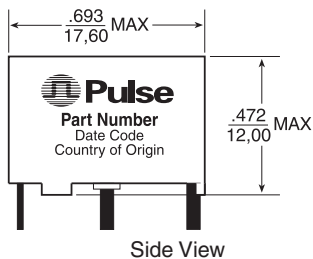

Electrical Specifications @ 25°C - Operating Temperature -40°C to +125°C

Part No.	RoHS Compliant Part No.	Prim/Sec Ratio	Sec L (mH MIN)	Sec DCR (Ω MAX)	V x t (MAX)
FIS105	FIS105NL	1:50	4.7	0.5	175 μVS
FIS115	FIS115NL	1:100	18	2.0	350 μVS
FIS125	FIS125NL	1:200	76	4.5	700 μVS
FIS155	FIS155NL	1:500	470	16.0	1750 μVS
FIS1105	-	1:1000	1900	50.0	3500 μVS

Schematic

- Pins 3 & 5 □ 1,2 mm
- Pins 1 & 2 □ 0,5 mm
- Stand off

	FIS105/15/25/55	FIS1105
Weight	7.0 grams	8.0 grams
Tray	30/tray	34/tray
Dimensions: Inches		
mm		
Unless otherwise specified, all tolerances are ±	.020	0,50