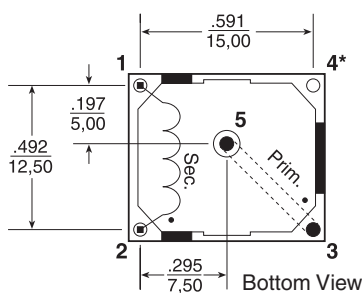

Electrical Specifications @ 25°C - Operating Temperature -40°C to +125°C

Part No.	RoHS Compliant Part No.	Prim/Sec Ratio	Sec L (mH MIN)	Sec DCR (Ω MAX)	V x t (MAX)
FIS105	FIS105NL	1:50	4.7	0.5	175 μVS
FIS115	FIS115NL	1:100	18	2.0	350 μVS
FIS125	FIS125NL	1:200	76	4.5	700 μVS
FIS155	FIS155NL	1:500	470	16.0	1750 μVS
FIS1105	-	1:1000	1900	50.0	3500 μVS

Schematic

- Pins 3 & 5 □ 1,2 mm
- Pins 1 & 2 □ 0,5 mm
- Stand off

	FIS105/15/25/55	FIS1105
Weight	7.0 grams	8.0 grams
Tray	30/tray	34/tray
Dimensions: Inches		
mm		
Unless otherwise specified, all tolerances are ±	.020	0,50