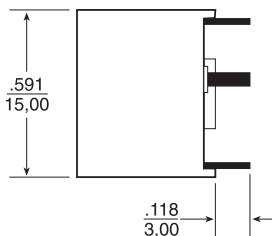

Electrical Specifications @ 25°C - Operating Temperature -40°C to +125°C

Part No.	RoHS Compliant Part No.	Prim/Sec Ratio	Sec L (mH MIN)	Sec DCR (Ω MAX)	V x t (MAX)
FIS105	FIS105NL	1:50	4.7	0.5	175 μVS
FIS115	FIS115NL	1:100	18	2.0	350 μVS
FIS125	FIS125NL	1:200	76	4.5	700 μVS
FIS155	FIS155NL	1:500	470	16.0	1750 μVS
FIS1105	-	1:1000	1900	50.0	3500 μVS

Schematic

- Pins 3 & 5 □ 1,2 mm
- Pins 1 & 2 □ 0,5 mm
- Stand off

	FIS105/15/25/55	FIS1105
Weight	7.0 grams	8.0 grams
Tray	30/tray	34/tray
Dimensions: Inches		
mm		
Unless otherwise specified, all tolerances are ±	.020	0,50