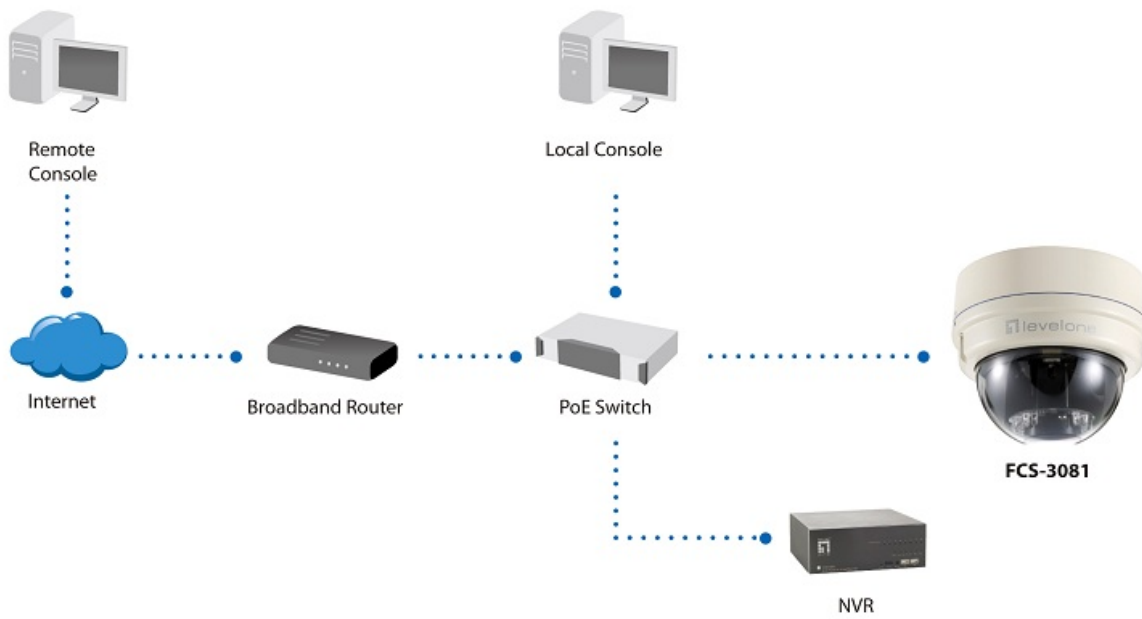

## Others

**Approval and Compliance:**

CE, FCC, ONVIF

**Deployment:**

Ceiling Mount

**Operation Systems:**

Microsoft Windows 7/Vista/XP

**Viewing System Requirements:**

## Diagram

---