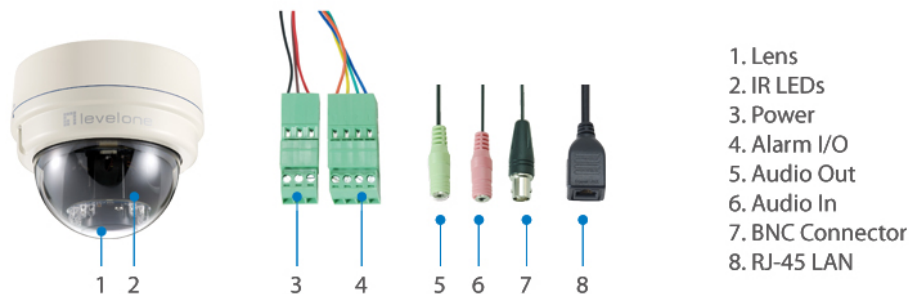

## 2-Megapixel Day/Night PoE Dome Network Camera - IR LEDs

The LevelOne FCS-3081 is the perfect solution for day/night surveillance projects such as school campuses, railways stations, and parking lot. It features a 2-megapixel Dome network camera with IP66 weatherproof outdoor housing and infrared LEDs (25m). With the assistance of 3DNR (3-Dimension Noise Reduction) and WDR (Wide Dynamic Range), the network camera offers crystal clear image each and every time. It also equipped with a BNC connector for camera to be connected directly to an analog monitor, IR-cut filter, a built-in Micro SD/SDHC card, 10 motion detection zones and also offers a flexible installation with its triple power support (12 VDC/24 VAC/PoE) and 3-axis mechanical design. The FCS-3081 is indisputably the top choice for reliable and high performance surveillance.

### Key Features

- 2-Megapixel (1920 x 1080) high-definition resolution
- Built-in infrared LEDs for night viewing up to 25m
- Vandal-proof and weatherproof IP66-rated with wide operating temperature (-35°C to 50°C) for harsh environments
- Features WDR (Wide Dynamic Range) to enhance visibility under extremely bright or dark environments
- Features 3DNR (3-Dimension Noise Reduction) to produce extremely clear picture quality even under low light condition
- Compression: H.264/MJPEG
- 3-axis mechanical design for ceiling/wall mount installation
- Built-in Micro SD/SDHC card slot for local storage
- Digital input/output (1DI/1DO) for sensor and alarm
- BNC connector for analog video output