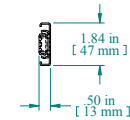

NOTES

Long life ball bearing slides
Sold in Pairs
Maximum Weight 130 lbs (Pair)
Comes with assembly hardware. 2 slides, 4 brackets
Some Assembly Required

HAMMOND MANUFACTURING^{TM}
www.hammondmfg.com
PART NO. RSLIDE26