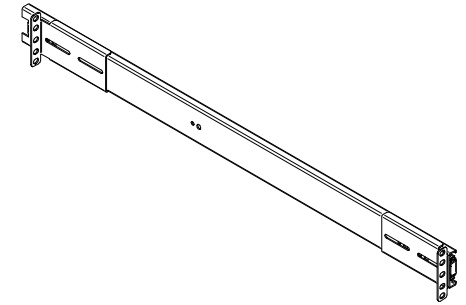

NOTES

Long life ball bearing slides
Sold in Pairs
Maximum Weight 130 lbs (Pair)
Comes with assembly hardware. 2 slides, 4 brackets
Some Assembly Required

HAMMOND MANUFACTURING^{TM}
www.hammondmfg.com
PART NO. RSLIDE26