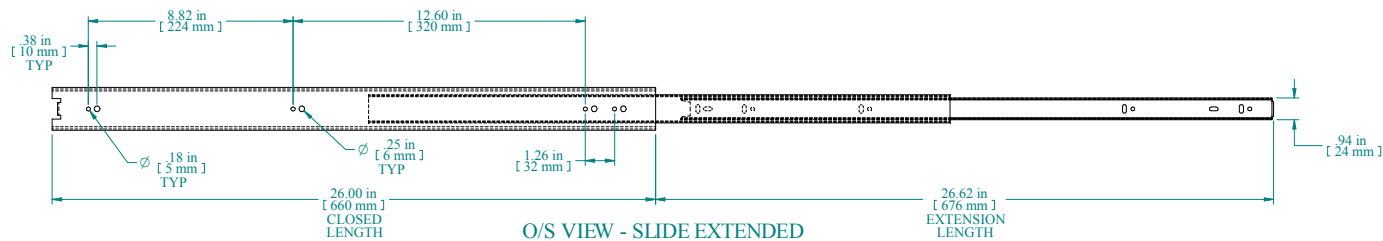

NOTES

Long life ball bearing slides
Sold in Pairs
Maximum Weight 130 lbs (Pair)
Comes with assembly hardware. 2 slides, 4 brackets
Some Assembly Required

HAMMOND MANUFACTURING^{TM}
www.hammondmfg.com
PART NO. RSLIDE26