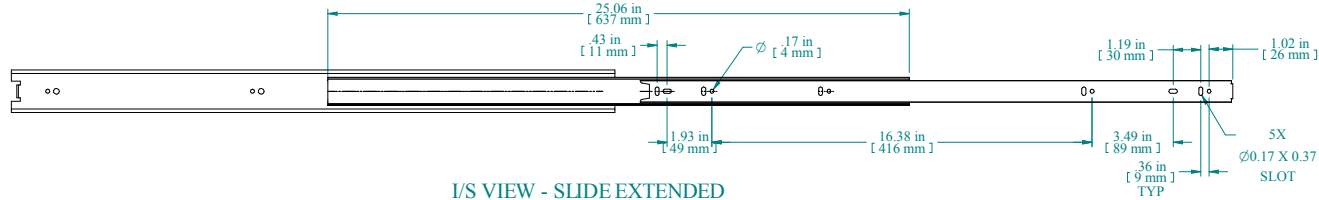

NOTES

Long life ball bearing slides
Sold in Pairs
Maximum Weight 130 lbs (Pair)
Comes with assembly hardware. 2 slides, 4 brackets
Some Assembly Required

HAMMOND MANUFACTURING^{TM}
www.hammondmfg.com
PART NO. RSLIDE26