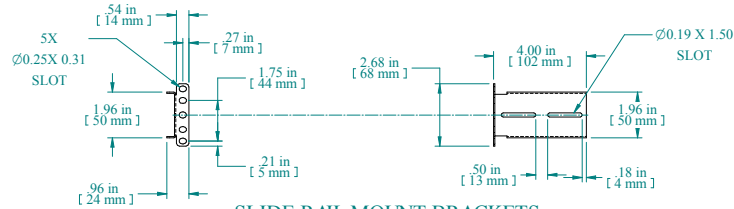

NOTES

Long life ball bearing slides
Sold in Pairs
Maximum Weight 130 lbs (Pair)
Comes with assembly hardware. 2 slides, 4 brackets
Some Assembly Required

HAMMOND MANUFACTURING^{TM}
www.hammondmfg.com
PART NO. RSLIDE26