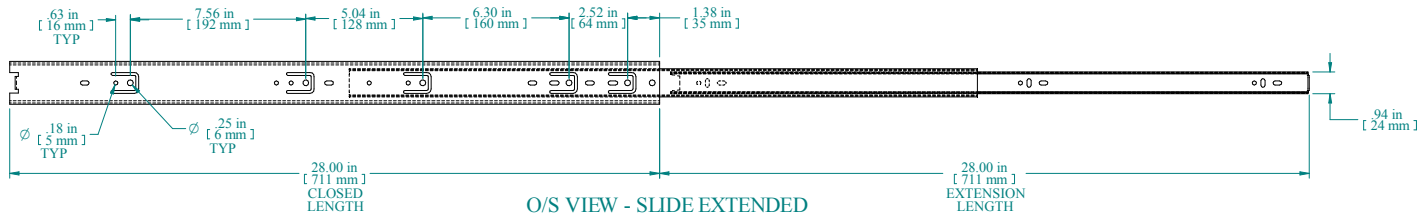

NOTES

Long life ball bearing slides
Sold in Pairs
Maximum Weight 130 lbs (Pair)
Comes with assembly hardware. 2 slides, 4 brackets
Some Assembly Required

**HAMMOND
MANUFACTURING**™
www.hammondmfg.com
PART NO. RSLIDE28