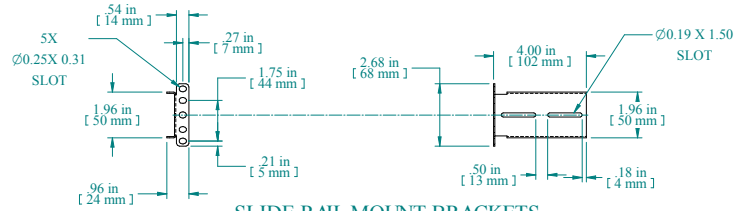

NOTES

Long life ball bearing slides
Sold in Pairs
Maximum Weight 130 lbs (Pair)
Comes with assembly hardware. 2 slides, 4 brackets
Some Assembly Required

**HAMMOND
MANUFACTURING**™
www.hammondmfg.com
PART NO. RSLIDE28