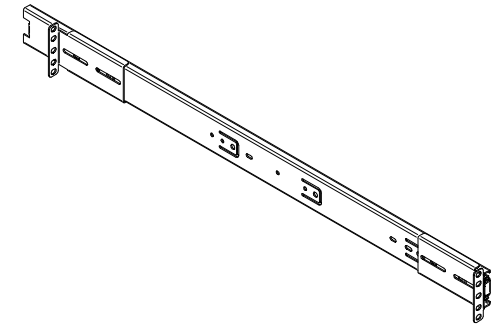

NOTES

Long life ball bearing slides
Sold in Pairs
Maximum Weight 130 lbs (Pair)
Comes with assembly hardware. 2 slides, 4 brackets
Some Assembly Required

**HAMMOND
MANUFACTURING**™
www.hammondmfg.com
PART NO. RSLIDE28