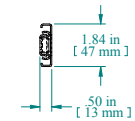

NOTES

Long life ball bearing slides
Sold in Pairs
Maximum Weight 130 lbs (Pair)
Comes with assembly hardware. 2 slides, 4 brackets
Some Assembly Required

**HAMMOND
MANUFACTURING**™
www.hammondmfg.com
PART NO. RSLIDE28