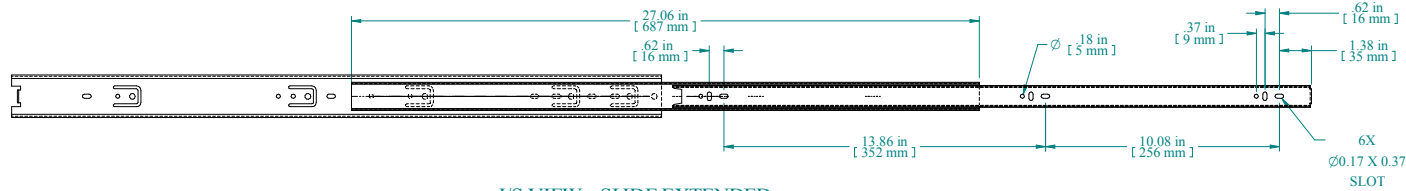

NOTES

Long life ball bearing slides
Sold in Pairs
Maximum Weight 130 lbs (Pair)
Comes with assembly hardware. 2 slides, 4 brackets
Some Assembly Required

**HAMMOND
MANUFACTURING**™
www.hammondmfg.com
PART NO. RSLIDE28