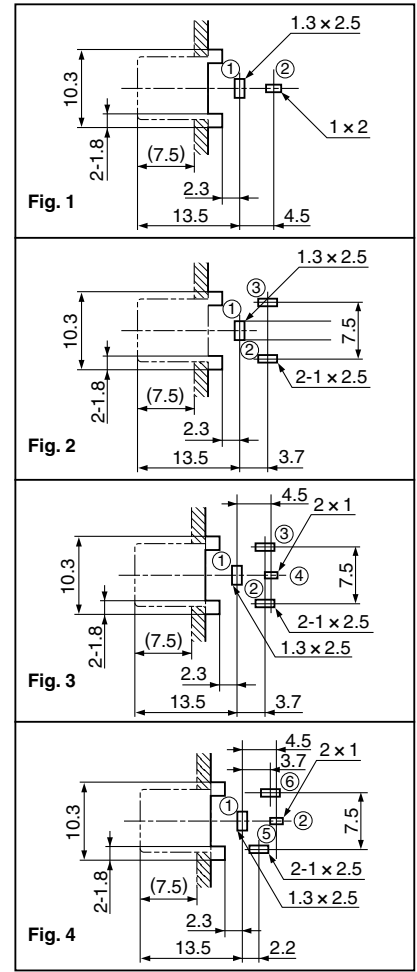

Horizontal Type Pin Jacks

Unit: mm

JPJ2025 Series

h = 6.5 mm

JPJ2025

Schematic	Housing Color	Cover			Hole Layout (Bottom view)
		Ni Plated	Solder Plated	Au Plated	
	Black	JPJ2025-01-010	JPJ2025-01-510	JPJ2025-01-810	Fig. 1
	Red	JPJ2025-01-020	JPJ2025-01-520	JPJ2025-01-820	
	White	JPJ2025-01-030	JPJ2025-01-530	JPJ2025-01-830	
	Yellow	JPJ2025-01-040	JPJ2025-01-540	JPJ2025-01-840	
	Blue	JPJ2025-01-050	JPJ2025-01-550	JPJ2025-01-850	
	Black	JPJ1025-01-010	JPJ1025-01-510	JPJ1025-01-810	Fig. 2
	Red	JPJ1025-01-020	JPJ1025-01-520	JPJ1025-01-820	
	White	JPJ1025-01-030	JPJ1025-01-530	JPJ1025-01-830	
	Yellow	JPJ1025-01-040	JPJ1025-01-540	JPJ1025-01-840	
	Blue	JPJ1025-01-050	JPJ1025-01-550	JPJ1025-01-850	
	Black	JPJ4025-01-010	JPJ4025-01-510	JPJ4025-01-810	Fig. 3
	Red	JPJ4025-01-020	JPJ4025-01-520	JPJ4025-01-820	
	White	JPJ4025-01-030	JPJ4025-01-530	JPJ4025-01-830	
	Yellow	JPJ4025-01-040	JPJ4025-01-540	JPJ4025-01-840	
	Blue	JPJ4025-01-050	JPJ4025-01-550	JPJ4025-01-850	
	Black	JPJ5025-010010	JPJ5025-010510	JPJ5025-01-810	Fig. 4
	Red	JPJ5025-010020	JPJ5025-010520	JPJ5025-01-820	
	White	JPJ5025-010030	JPJ5025-010530	JPJ5025-01-830	
	Yellow	JPJ5025-010040	JPJ5025-010540	JPJ5025-01-840	
	Blue	JPJ5025-010050	JPJ5025-010550	JPJ5025-01-850	