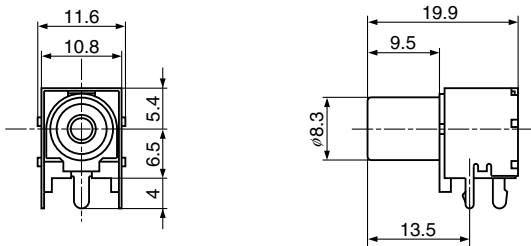

JPJ1225 Series

h = 6.5 mm