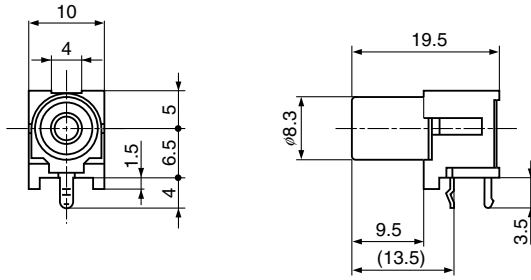

Horizontal Type Pin Jacks

Unit: mm

JPJ2025 Series

h = 6.5 mm

JPJ2025

Schematic	Housing Color	Cover			Hole Layout (Bottom view)
		Ni Plated	Solder Plated	Au Plated	
	Black	JPJ2025-01-010	JPJ2025-01-510	JPJ2025-01-810	Fig. 1
	Red	JPJ2025-01-020	JPJ2025-01-520	JPJ2025-01-820	
	White	JPJ2025-01-030	JPJ2025-01-530	JPJ2025-01-830	
	Yellow	JPJ2025-01-040	JPJ2025-01-540	JPJ2025-01-840	
	Blue	JPJ2025-01-050	JPJ2025-01-550	JPJ2025-01-850	
	Black	JPJ1025-01-010	JPJ1025-01-510	JPJ1025-01-810	Fig. 2
	Red	JPJ1025-01-020	JPJ1025-01-520	JPJ1025-01-820	
	White	JPJ1025-01-030	JPJ1025-01-530	JPJ1025-01-830	
	Yellow	JPJ1025-01-040	JPJ1025-01-540	JPJ1025-01-840	
	Blue	JPJ1025-01-050	JPJ1025-01-550	JPJ1025-01-850	
	Black	JPJ4025-01-010	JPJ4025-01-510	JPJ4025-01-810	Fig. 3
	Red	JPJ4025-01-020	JPJ4025-01-520	JPJ4025-01-820	
	White	JPJ4025-01-030	JPJ4025-01-530	JPJ4025-01-830	
	Yellow	JPJ4025-01-040	JPJ4025-01-540	JPJ4025-01-840	
	Blue	JPJ4025-01-050	JPJ4025-01-550	JPJ4025-01-850	
	Black	JPJ5025-010010	JPJ5025-010510	JPJ5025-01-810	Fig. 4
	Red	JPJ5025-010020	JPJ5025-010520	JPJ5025-01-820	
	White	JPJ5025-010030	JPJ5025-010530	JPJ5025-01-830	
	Yellow	JPJ5025-010040	JPJ5025-010540	JPJ5025-01-840	
	Blue	JPJ5025-010050	JPJ5025-010550	JPJ5025-01-850	