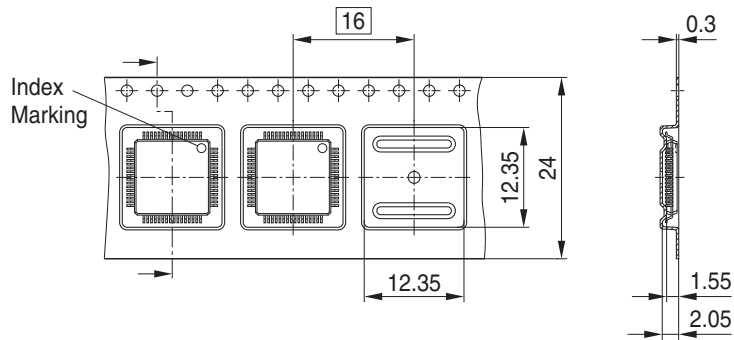

Marking Layout

Tape and Reel

Reel ø330 mm: 1.900 Pieces/Reel

Reels/Box: 1

Bakable Tray

Pieces/Tray: 160

Trays/Box: 1; 6