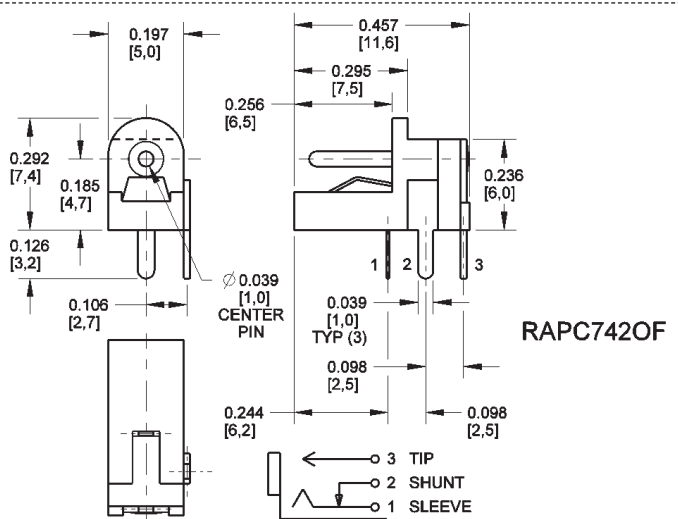

RIGHT ANGLE MINIATURE POWER JACKS (continued)

DIMENSIONS ARE FOR REFERENCE ONLY  $\frac{\text{Inch}}{\text{(mm)}}$

Switchcraft JACKS AND

RIGHT ANGLE MINIATURE POWER JACKS (continued)

DIMENSIONS ARE FOR REFERENCE ONLY  $\frac{\text{Inch}}{\text{mm}}$