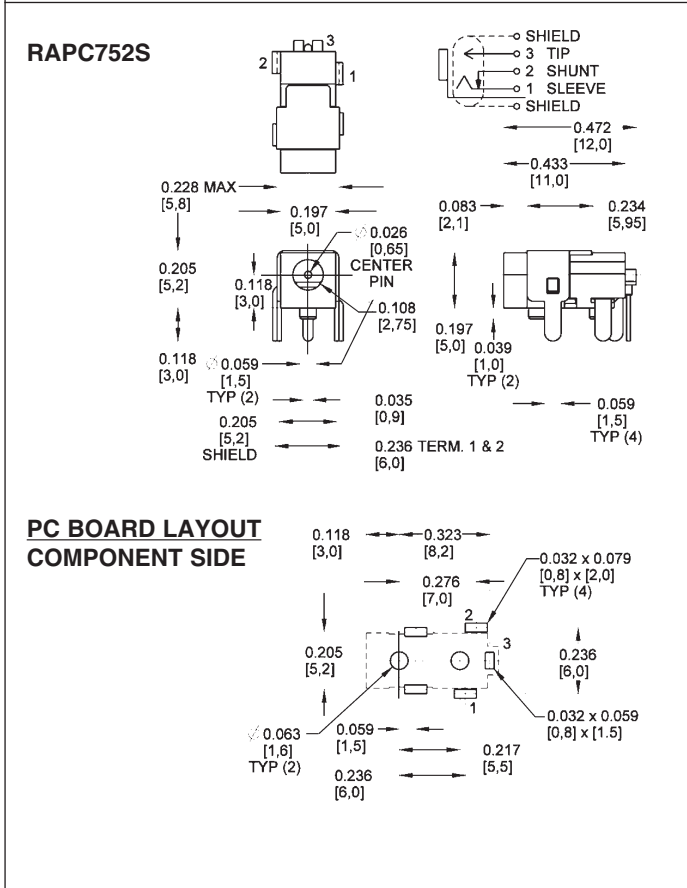

RIGHT ANGLE MINIATURE POWER JACKS (continued)

DIMENSIONS ARE FOR REFERENCE ONLY  $\frac{\text{Inch}}{\text{(mm)}}$

Switchcraft JACKS AND

RIGHT ANGLE MINIATURE POWER JACKS (continued)

DIMENSIONS ARE FOR REFERENCE ONLY  $\frac{\text{Inch}}{\text{mm}}$