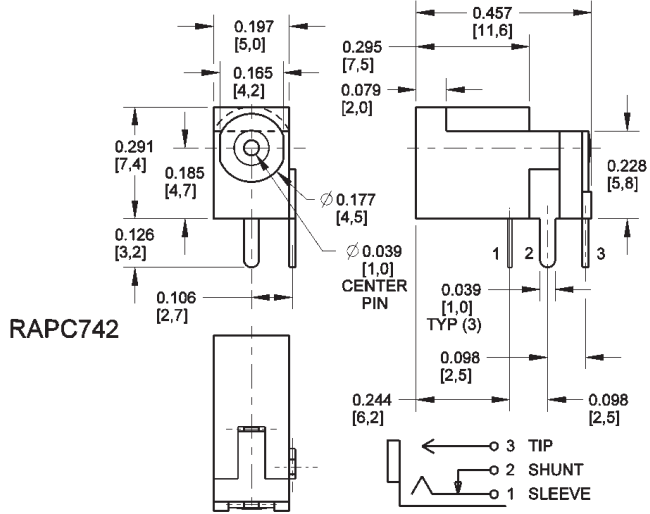

RIGHT ANGLE MINIATURE POWER JACKS (continued)

DIMENSIONS ARE FOR REFERENCE ONLY  $\frac{\text{Inch}}{\text{(mm)}}$

Switchcraft JACKS AND

RIGHT ANGLE MINIATURE POWER JACKS (continued)

DIMENSIONS ARE FOR REFERENCE ONLY  $\frac{\text{Inch}}{\text{mm}}$