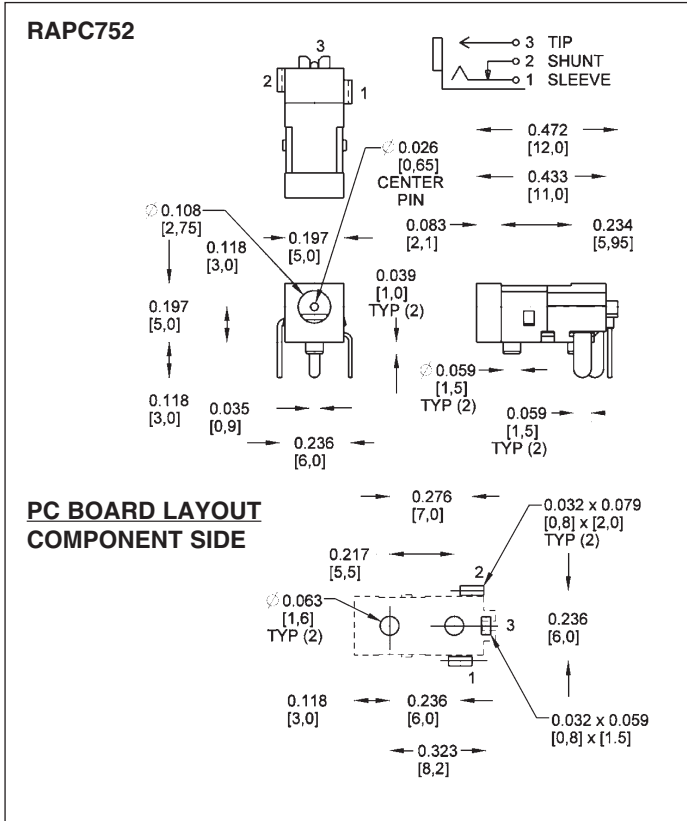

RIGHT ANGLE MINIATURE POWER JACKS (continued)

DIMENSIONS ARE FOR REFERENCE ONLY  $\frac{\text{Inch}}{\text{(mm)}}$

Switchcraft JACKS AND

RIGHT ANGLE MINIATURE POWER JACKS (continued)

DIMENSIONS ARE FOR REFERENCE ONLY  $\frac{\text{Inch}}{\text{mm}}$