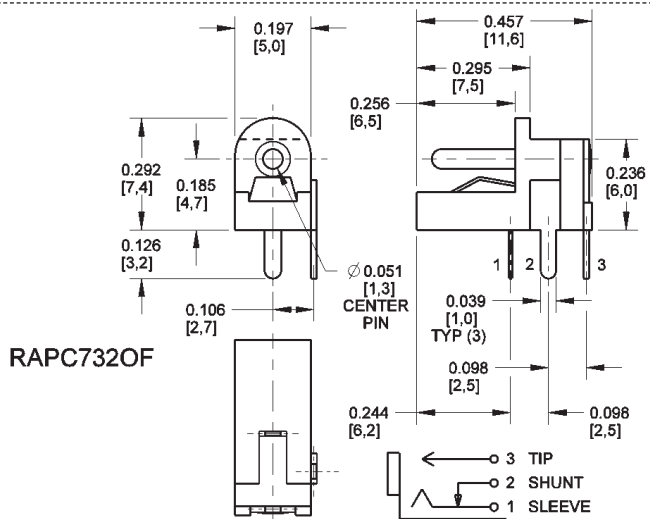

RIGHT ANGLE MINIATURE POWER JACKS (continued)

DIMENSIONS ARE FOR REFERENCE ONLY  $\frac{\text{Inch}}{\text{(mm)}}$

Switchcraft JACKS AND

RIGHT ANGLE MINIATURE POWER JACKS (continued)

DIMENSIONS ARE FOR REFERENCE ONLY  $\frac{\text{Inch}}{\text{mm}}$