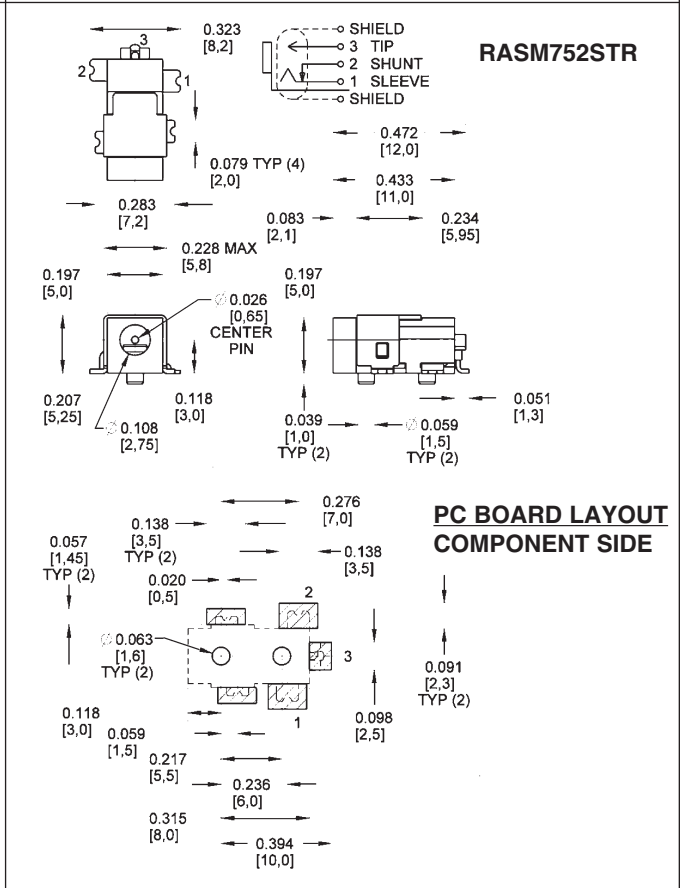

RIGHT ANGLE MINIATURE POWER JACKS (continued)

DIMENSIONS ARE FOR REFERENCE ONLY  $\frac{\text{Inch}}{\text{(mm)}}$

Switchcraft JACKS AND

RIGHT ANGLE MINIATURE POWER JACKS (continued)

DIMENSIONS ARE FOR REFERENCE ONLY  $\frac{\text{Inch}}{\text{mm}}$