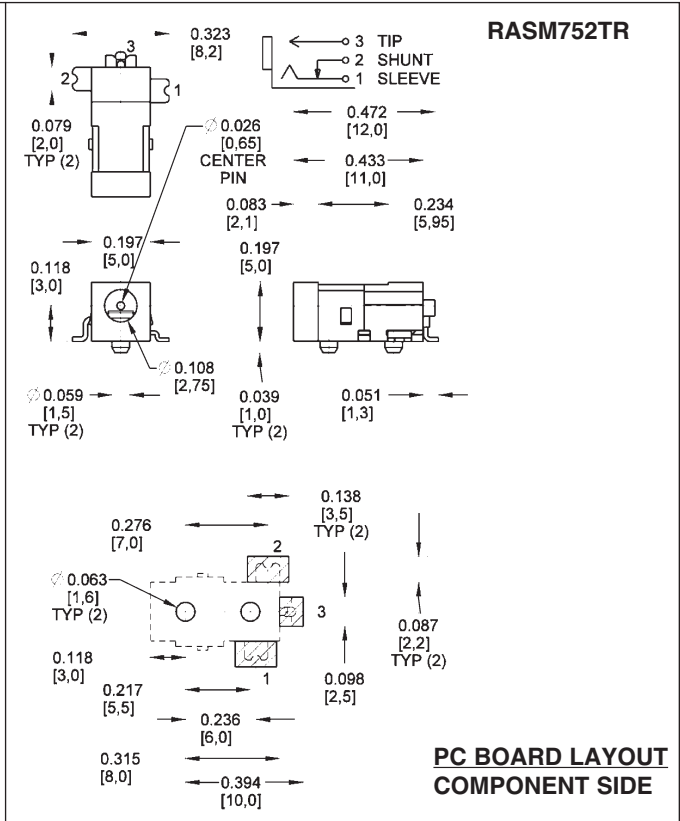

RIGHT ANGLE MINIATURE POWER JACKS (continued)

DIMENSIONS ARE FOR REFERENCE ONLY  $\frac{\text{Inch}}{\text{(mm)}}$

Switchcraft JACKS AND

RIGHT ANGLE MINIATURE POWER JACKS (continued)

DIMENSIONS ARE FOR REFERENCE ONLY  $\frac{\text{Inch}}{\text{mm}}$