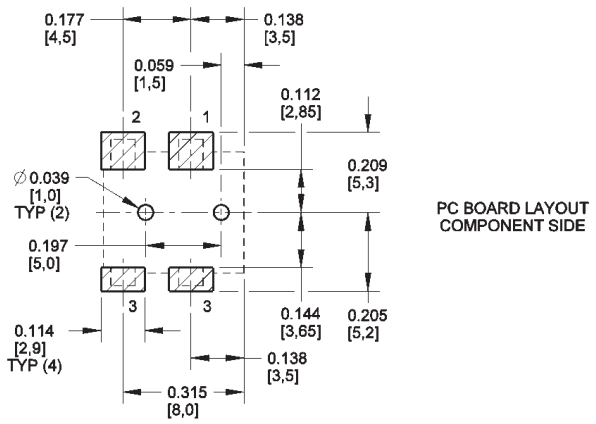

RIGHT ANGLE MINIATURE POWER JACKS (continued)

DIMENSIONS ARE FOR REFERENCE ONLY  $\frac{\text{Inch}}{\text{(mm)}}$

Switchcraft JACKS AND

RIGHT ANGLE MINIATURE POWER JACKS (continued)

DIMENSIONS ARE FOR REFERENCE ONLY  $\frac{\text{Inch}}{\text{mm}}$