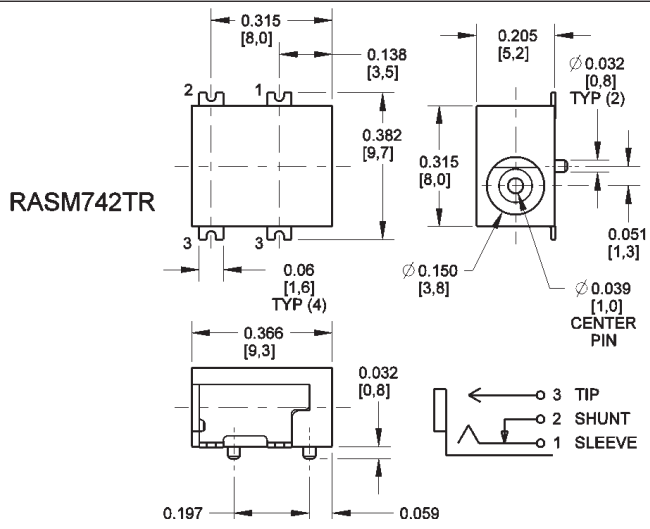

RIGHT ANGLE MINIATURE POWER JACKS (continued)

DIMENSIONS ARE FOR REFERENCE ONLY  $\frac{\text{Inch}}{\text{(mm)}}$

Switchcraft JACKS AND

RIGHT ANGLE MINIATURE POWER JACKS (continued)

DIMENSIONS ARE FOR REFERENCE ONLY  $\frac{\text{Inch}}{\text{mm}}$