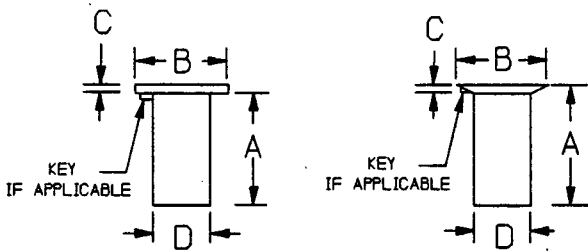

Blind Rivet Nuts

Rivnut Installation Tool

part numbers

C845-440
C845-632
C845-1032
C845-428

Top quality—all metal comes with hex key

Basic #
NAS1329, Protruding Flathead
NAS1330, Countersunk Head

Material
A- Aluminum
C- Corrosion Resistant Steel
H- Alloy Steel, Cadmium Plated
S- Carbon Steel, Cadmium Plated

NAS1329 A 06 K 75

Maximum Grip length
See chart for selection of this #

Thread Size
06- 6-32 threads
08- 8-32 threads
3 - 10-32 threads
4 - 1/4-28 threads

Design Details
K- Keyed with an open end
- - No key, open end
KB- Keyed with a closed end

A *, This dimension is ten to twenty percent longer for rivet nuts with closed ends.

Documents in this catalog for REFERENCE ONLY, not intended for design. Not guaranteed for accuracy.

CROSS REFERENCE CHART