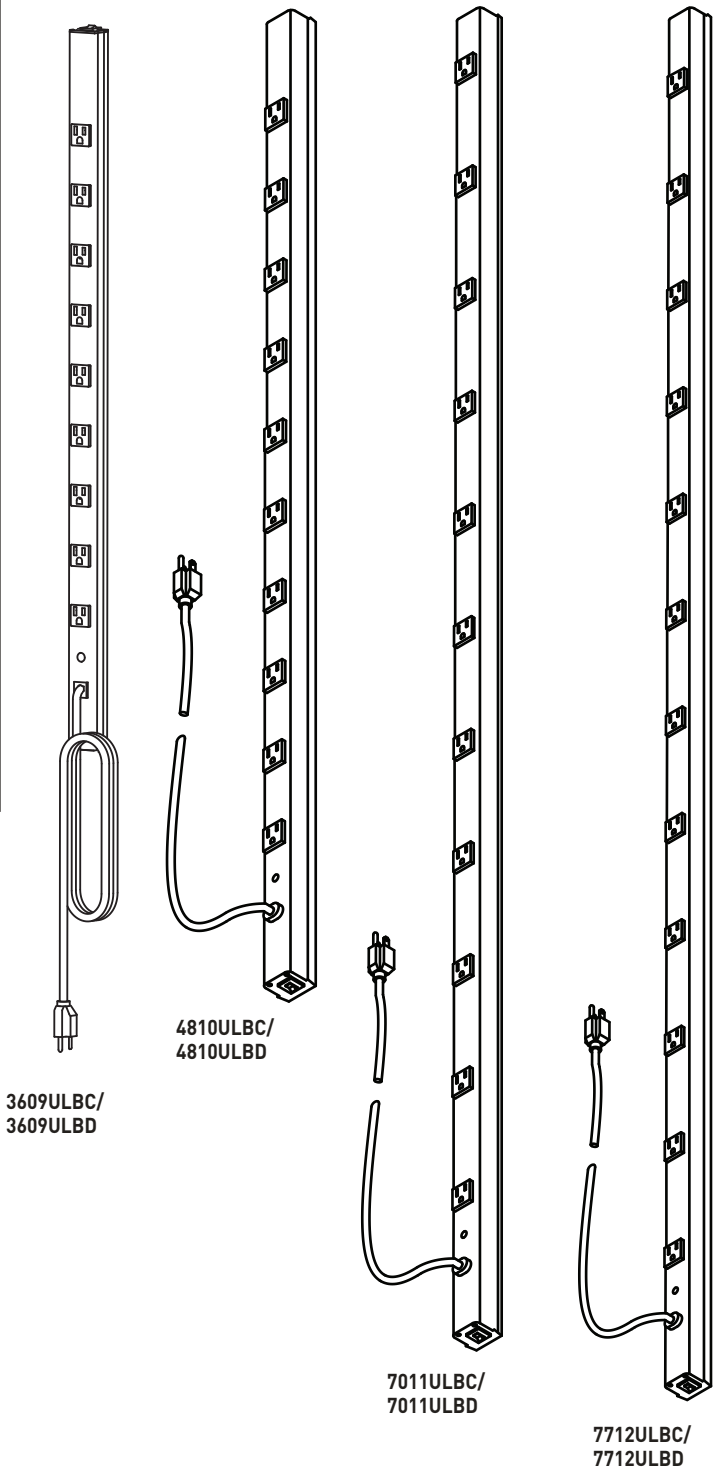

## 20A CabinetMATE Plug-In Outlet Centers Ordering Information

Catalog No./Item	Description/Specifications
<b>2008ULBC20R</b> <b>2008ULBD20R</b> <b>2008ULBC20R-TL *</b> <b>2008ULBD20R-TL *</b>	<b>CabinetMATE Plug-In Outlet Center</b> – Eight 20A outlets with t-slots. 6' [1.8m] (2008ULBC20R, 2008ULBC20R-TL) or 15' [4.6m] (2008ULBD20R, 2008ULBD20R-TL) cord. Length 20" [508mm]. Receptacle center-to-center 1 1/4" [32mm]. Units available with straight blade or NEMA L5-20P locking plug. <div style="text-align: right;">  </div>
<b>4810ULBC20R</b> <b>4810ULBD20R</b> <b>4810ULBC20R-TL *</b> <b>4810ULBD20R-TL *</b>	<b>CabinetMATE Plug-In Outlet Center</b> – Ten 20A outlets with t-slots. 6' [1.8m] (4810ULBC20R, 4810ULBC20R-TL) or 15' [4.6m] (4810ULBD20R, 4810ULBD20R-TL) cord. Length 48" [1.2m]. Receptacle center-to-center 4" [102mm]. Units available with straight blade or NEMA L5-20P locking plug. <div style="text-align: right;">  </div>
<b>7011ULBC20R</b> <b>7011ULBD20R</b> <b>7011ULBC20R-TL *</b> <b>7011ULBD20R-TL *</b>	<b>CabinetMATE Plug-In Outlet Center</b> – Eleven 20A outlets with t-slots. 6' [1.8m] (7011ULBC20R, 7011ULBC20R-TL) or 15' [4.6m] (7011ULBD20R, 7011ULBD20R-TL) cord. Length 70" [1.6m]. Receptacle center-to-center 6" [152mm]. Units available with straight blade or NEMA L5-20P locking plug. <div style="text-align: right;">  </div>
<b>7712ULBC20R</b> <b>7712ULBD20R</b> <b>7712ULBC20R-TL *</b> <b>7712ULBD20R-TL *</b>	<b>CabinetMATE Plug-In Outlet Center</b> – Twelve 20A outlets with t-slots. 6' [1.8m] (7712ULBC20R, 7712ULBC20R-TL) or 15' [4.6m] (7712ULBD20R, 7712ULBD20R-TL) cord. Length 77" [2m]. Receptacle center-to-center 6" [152mm]. Units available with straight blade or NEMA L5-20P locking plug. <div style="text-align: right;">  </div>