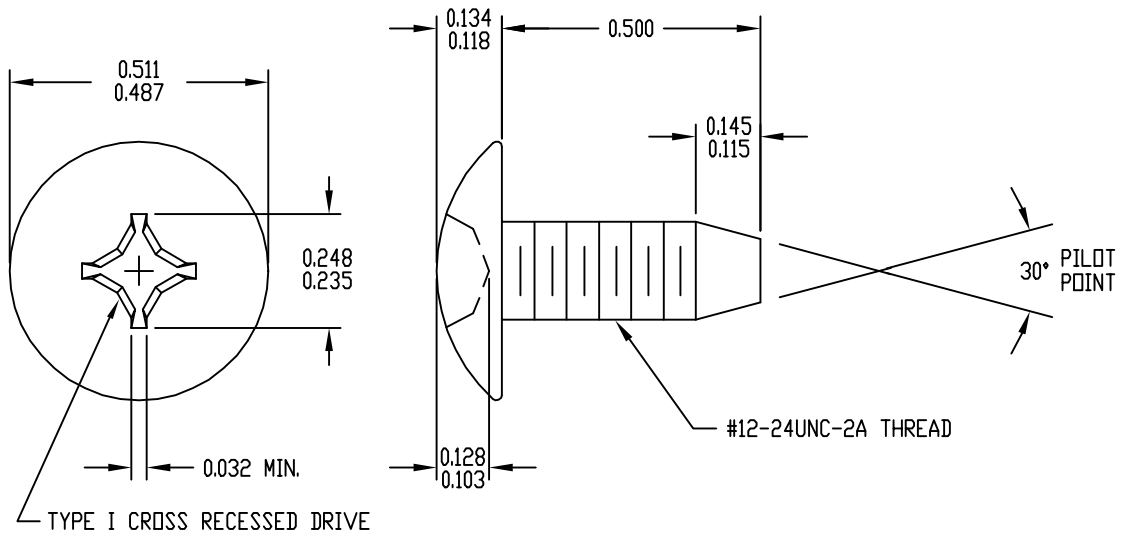

PART NAME

#12-24 x 1/2 LG. TRUSS HD. SCREW

PART No.

9260

MATERIAL: STEEL
FINISH: ZINC PLATE

PART NAME

#12-24 CLIP NUT

PART No.

9621

MATERIAL: SPRING STEEL
FINISH: BLACK