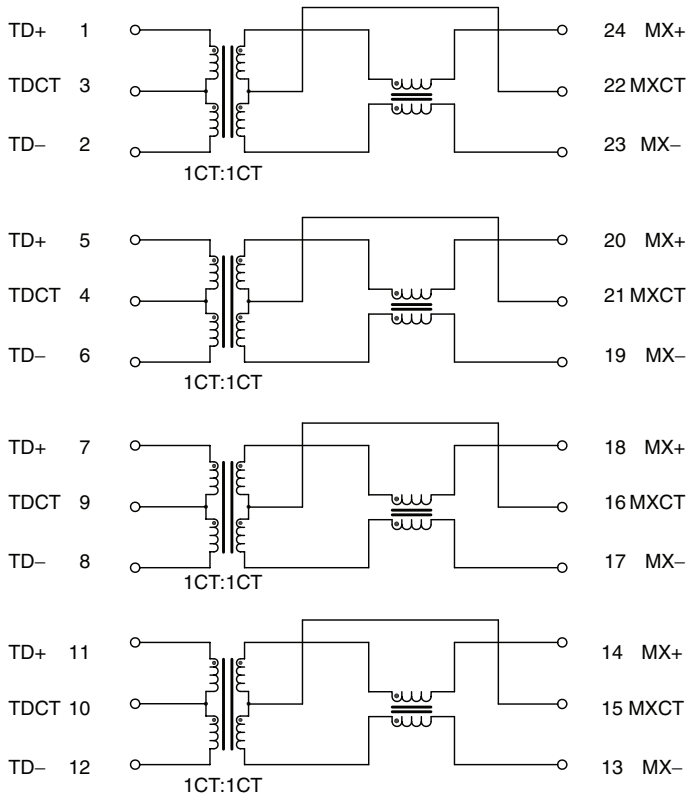

1000Base-T, Single Port Magnetics Modules

Set-top Boxes, Routers, and SOHOs

Schematics

H5138NL