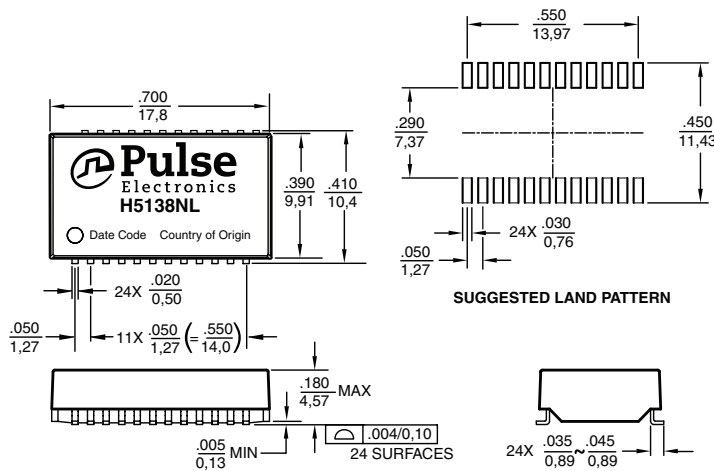

1000Base-T, Single Port Magnetics Modules

Set-top Boxes, Routers, and SOHOs

- RoHS peak reflow temperature rating 245°C
- Small footprint saves board space
- Compliant with IEEE 802.3ab standard for 1000BASE-T

Electrical Specifications @ 25°C - Operating Temperature 0°C to 70°C

Part Number	Insertion Loss (dB MAX)	Return Loss (dB MIN @ 100 Ω)				Differential to Common Mode Rejection (dB MIN)			Crosstalk (dB MIN)			Hipot (Vrms MIN)
		1-100 MHz	1-30 MHz	40-50 MHz	60-80 MHz	100 MHz	30 MHz	60 MHz	100 MHz	30 MHz	60 MHz	
H5138NL ²	-1.0	-18	-16	-12	-10	-43	-37	-33	-45	-40	-35	1500
H5149NL ²	-1.0	-18	-16	-12	-10	-43	-37	-33	-45	-40	-35	1500
HX5149NL ^{2,3}	-1.0	-16	-14.4	-12	-10	-43	-37	-33	-45	-40	-35	1500

Notes:

- Add the suffix "T" to the end of the part number for Tape & Reel option, e.g. H5138NL becomes H5138NL^T.
- MSL = Moisture Sensitivity Level = 1
- Extended operating temperature (-40°C to +85°C)

Mechanicals

H5138NL

H5149NL, HX5149NL

Weight0.4 grams
Tape & Reel400
Tube25

Dimensions: Inches mm Unless otherwise specified, all tolerances are ± .010 / 0,25

Weight0.4 grams
Tape & Reel400
Tube25

USA 858 674 8100