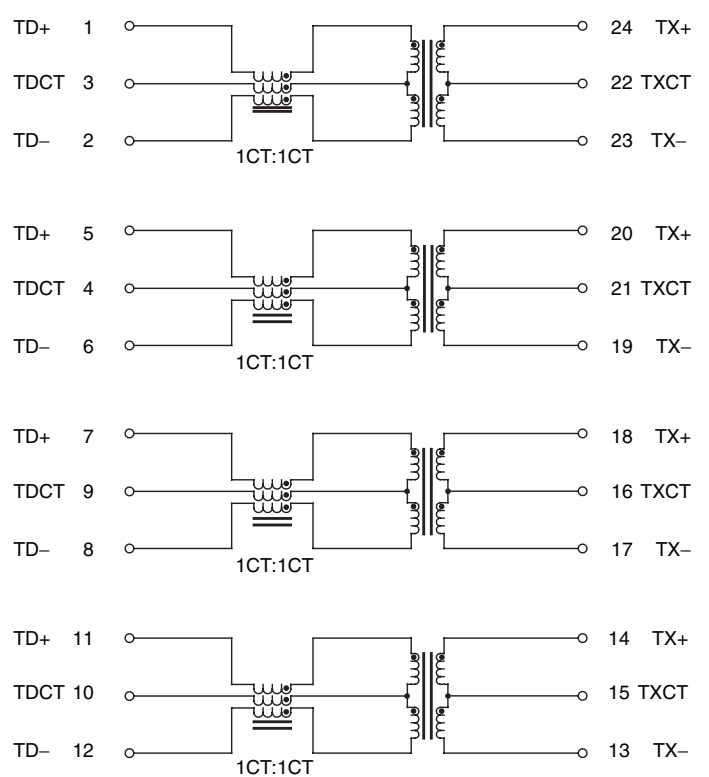

H5149NL, HX5149NL

For More Information

Pulse Worldwide Headquarters
12220 World Trade Drive
San Diego, CA
92128
U.S.A.

Tel: 858 674 8100

Pulse Europe
Einsteinstrasse 1
D-71083 Herrenberg
Germany

Tel: 49 7032 7806

Pulse China Headquarters
B402, Shenzhen Academy of
Aerospace Technology Bldg.
10th Kejinan Road
High-Tech Zone
Nanshan District
Shenzhen, PR China
518057

Pulse North China
Room 2704/2705
Super Ocean Finance
Ctr.
2067 Yan An Road
West
Shanghai 200336
China

Pulse South Asia
135 Joo Seng Road
#03-02
PM Industrial Bldg.
Singapore 368363

Tel: 65 6287 8998
Fax: 65 6287 8998

Pulse North Asia
3F, No. 198
Zhongyuan Road
Zhongli City
Taoyuan County 320
Taiwan R. O. C.
Tel: 886 3 4356768
Fax: 886 3 4356823
(Pulse)

Performance warranty of products offered on this data sheet is limited to the parameters specified. Data is subject to change without notice. Other brand and product names mentioned herein may be trademarks or registered trademarks of their respective owners. © Copyright, 2011. Pulse Electronics, Inc. All rights reserved.