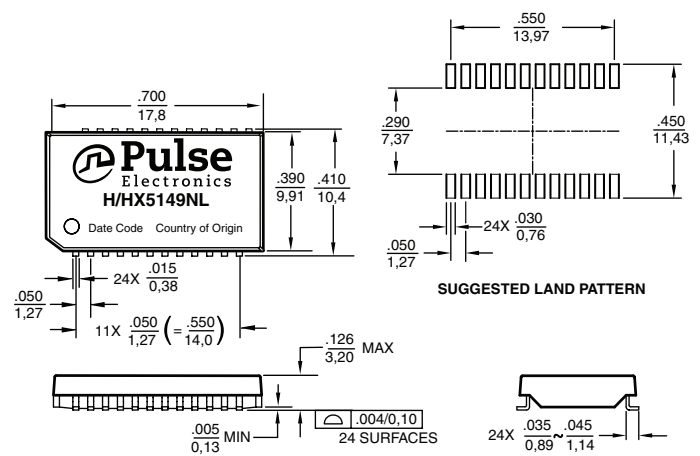

1000Base-T, Single Port Magnetics Modules

Set-top Boxes, Routers, and SOHOs

- RoHS peak reflow temperature rating 245°C
- Small footprint saves board space
- Compliant with IEEE 802.3ab standard for 1000BASE-T

Notes:

- Add the suffix "T" to the end of the part number for Tape & Reel option, e.g. H5138NL becomes H5138NL^T.
- MSL = Moisture Sensitivity Level = 1
- Extended operating temperature (-40°C to +85°C)

Mechanicals

H5138NL

H5149NL, HX5149NL

Weight0.4 grams
Tape & Reel400
Tube25

Dimensions: Inches mm Unless otherwise specified, all tolerances are ± .010 / 0,25

Weight0.4 grams
Tape & Reel400
Tube25

USA 858 674 8100