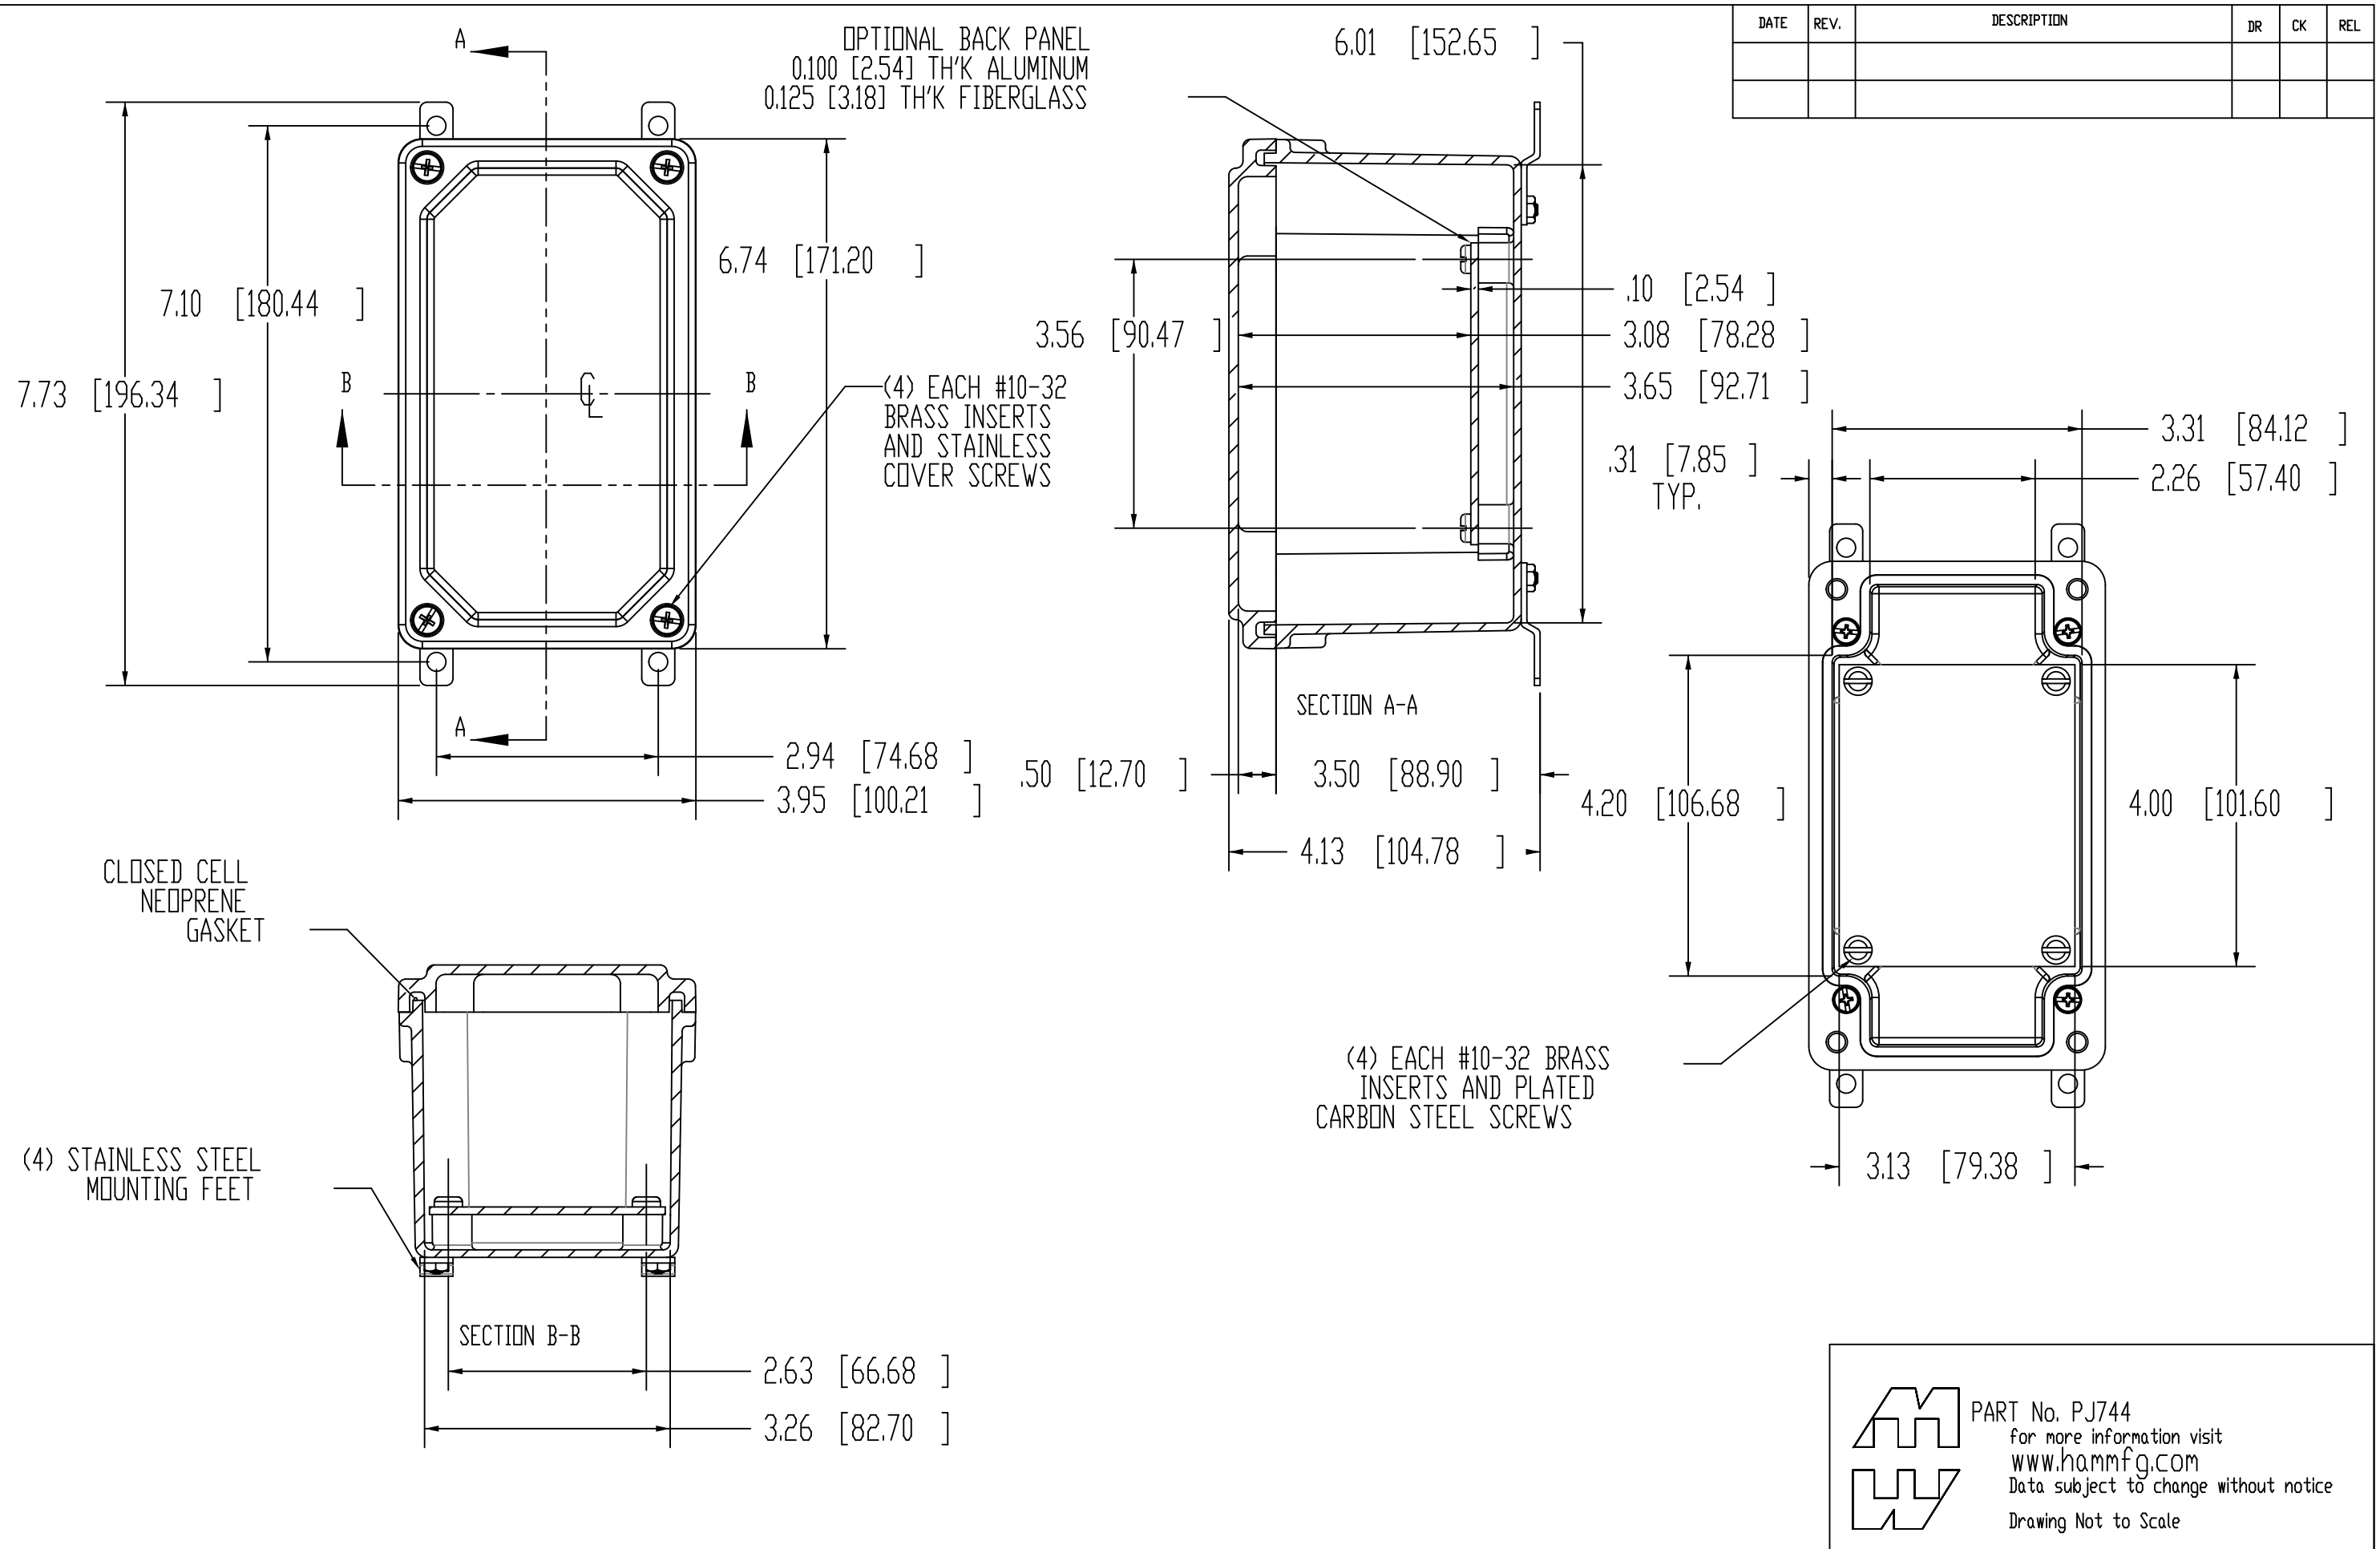

DATE	REV.	DESCRIPTION	DR	CK	REL

PART No. PJ744
 for more information visit
www.hammfg.com
 Data subject to change without notice
 Drawing Not to Scale