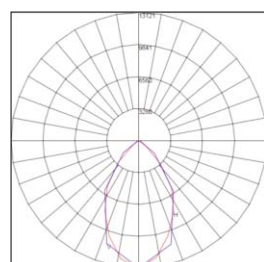

### Photometric Information

CRI:	70
CCT:	5,000K (cool white)
NEMA Patterns:	2 - narrow (23°) 4 - medium (52°) 5 - medium (93°) 6 - wide (115°) 7x6 - asymmetrical (pending)
IES Files:	Available upon request

### Optical Patterns

NEMA 2x2

NEMA 4x4

NEMA 5x5

NEMA 6x6

NEMA 7x6 (pending)