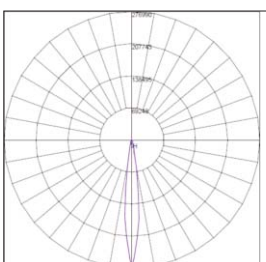

Optical Patterns

NEMA 2x2