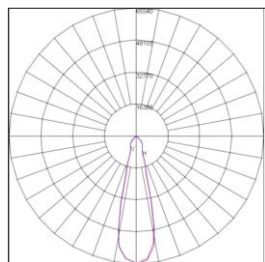

### Photometric Information

CRI:	70
CCT:	5,000K (cool white)
NEMA Patterns:	2 - narrow (23°) 4 - medium (52°) 5 - medium (93°) 6 - wide (115°) 7x6 - asymmetrical (pending)
IES Files:	Available upon request

### Optical Patterns

NEMA 2x2

NEMA 4x4

NEMA 5x5

NEMA 6x6

NEMA 7x6 (pending)