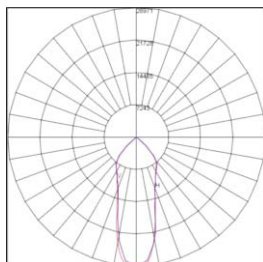

### Photometric Information

CRI:	70
CCT:	5,000K (cool white)
NEMA Patterns:	2 - narrow (23°) 4 - medium (52°) 5 - medium (93°) 6 - wide (115°) 7x6 - asymmetrical (pending)
IES Files:	Available upon request

### Optical Patterns

NEMA 2x2

NEMA 4x4

NEMA 5x5

NEMA 6x6

NEMA 7x6 (pending)