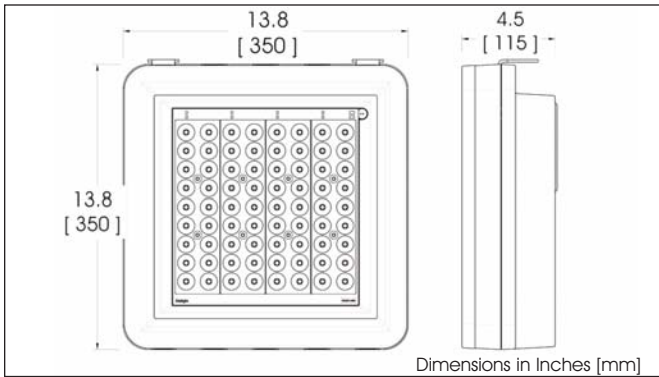

SafeSite® LED Floodlight

Class I, Div. 2