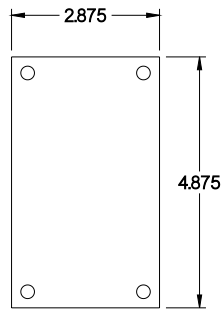

PART No. 1414C4

for more information visit
www.hammfg.com

Data subject to change without notice

TOP VIEW

ISOMETRIC VIEW

BACK VIEW

LEFT SIDE VIEW

FRONT VIEW

RIGHT SIDE VIEW

INNER PANEL

BOTTOM VIEW