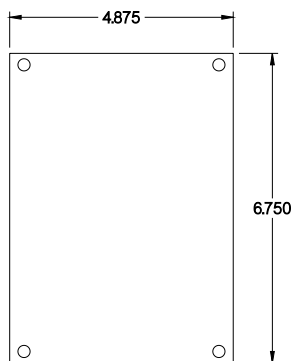

PART No. 1414G

for more information visit
www.hammfg.com

Data subject to change without notice

TOP VIEW

ISOMETRIC VIEW

BACK VIEW

LEFT SIDE VIEW

FRONT VIEW

RIGHT SIDE VIEW

INNER PANEL

BOTTOM VIEW