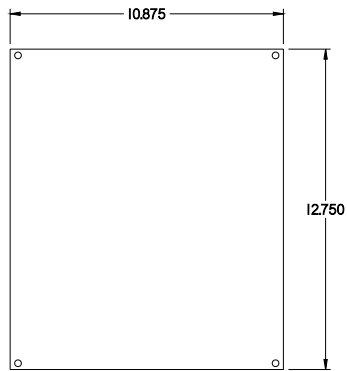

PART No. 1414M6

for more information visit
www.hammfg.com

Data subject to change without notice

TOP VIEW

ISOMETRIC VIEW

BACK VIEW

LEFT SIDE VIEW

FRONT VIEW

RIGHT SIDE VIEW

INNER PANEL

BOTTOM VIEW