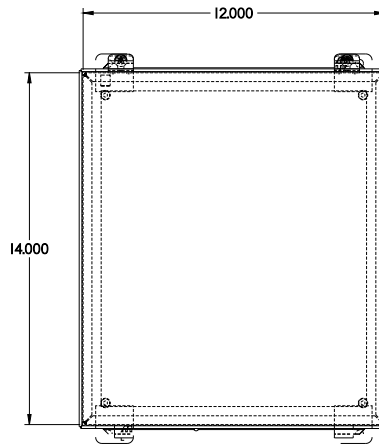

PART No. 1414M6

for more information visit
www.hammfg.com

Data subject to change without notice

TOP VIEW

ISOMETRIC VIEW

BACK VIEW

LEFT SIDE VIEW

FRONT VIEW

RIGHT SIDE VIEW

INNER PANEL

BOTTOM VIEW