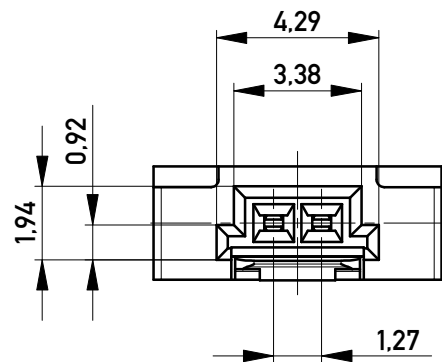

Flachbandkabelführung: rot
wire guide: red

mit aufgesetzter
Drahtführung
(Anlieferungszustand)
with wire guide mounted
(state at time of supply)

Drahtführung verpresst
(wire guide pressed on)

Verpackt in Tray - tray packaging
Verpackungseinheit 280 Stück - packaging unit 280 pcs

Einzelheit X - detail X
M 2:1

Copyright by ERNI GmbH Proprietary notice pursuant to ISO 16016 to be observed.	Information: nur mit Hilfsmittel lösbar only with tool unlockable	Tolerances All Dimensions in mm	Scale 5:1	
	All rights reserved. Only for Information. To ensure that this is the latest version of this drawing, please contact one of the ERNI companies before using.	Subject to modification without prior notice. Drawing will not be updated.	Designation 1,27 SRC A SKV, 2-polig 1,27 SRC A IDC, 2-pin	
a Index	10.09.2010 Date	www.ERNI.com	100500870001	K A3
		Class SRCA		