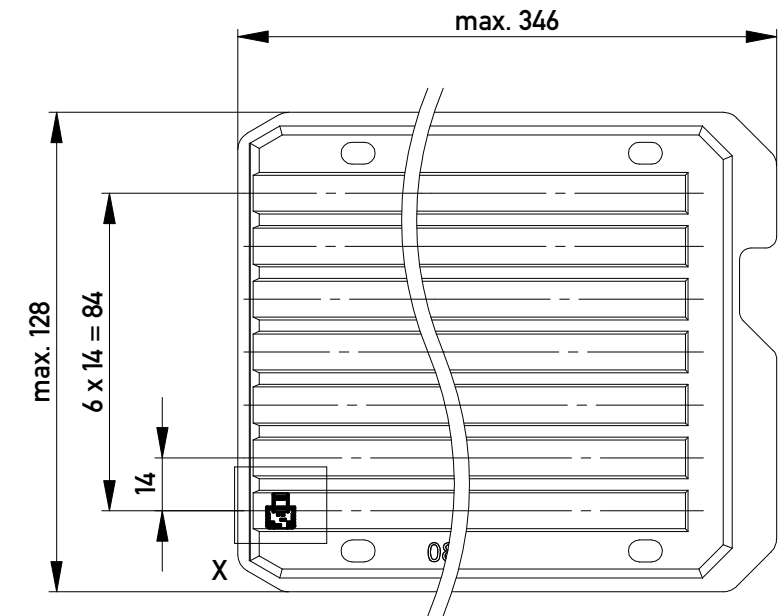

Flachbandkabelführung: rot
wire guide: red

mit aufgesetzter
Drahtführung
(Anlieferungszustand)
with wire guide mounted
(state at time of supply)

Drahtführung verpresst
(wire guide pressed on)

Verpackt in Tray - tray packaging
Verpackungseinheit 280 Stück - packaging unit 280 pcs

Einzelheit X - detail X
M 2:1

Copyright by ERNI GmbH Proprietary notice pursuant to ISO 16016 to be observed.	Information: nur mit Hilfsmittel lösbar only with tool unlockable	Tolerances All Dimensions in mm	Scale 5:1	
	All rights reserved. Only for Information. To ensure that this is the latest version of this drawing, please contact one of the ERNI companies before using.	Subject to modification without prior notice. Drawing will not be updated.	Designation 1,27 SRC A SKV, 2-polig 1,27 SRC A IDC, 2-pin	
a Index	10.09.2010 Date	www.ERNI.com	100500870001	K A3
		Class SRCA		