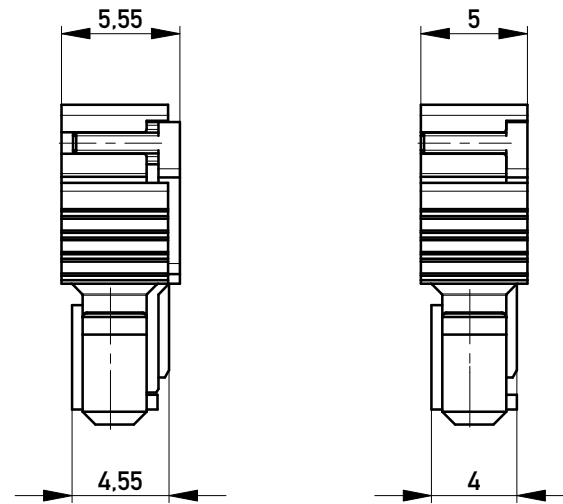

Abdeckung vorverrastet
cover loose mounted

Abdeckung verpresst
cover pressed on

Verpackt in Tray - tray packaging
Verpackungseinheit 112 Stück - packaging unit 112

Einzelheit X
detail X

Information: Codierung grün - coding green	Tolerances  All Dimensions in mm	Scale	3:1
		Designation F 2,54 SRC-A, 5-polig	
All rights reserved. Only for Information. To ensure that this is the latest version of this drawing, please contact one of the ERNI companies before using.	Subject to modification without prior notice. Drawing will not be updated.	 www.ERNI.com	
		c Index	25.02.2014 Date
		Class	SRCBUG