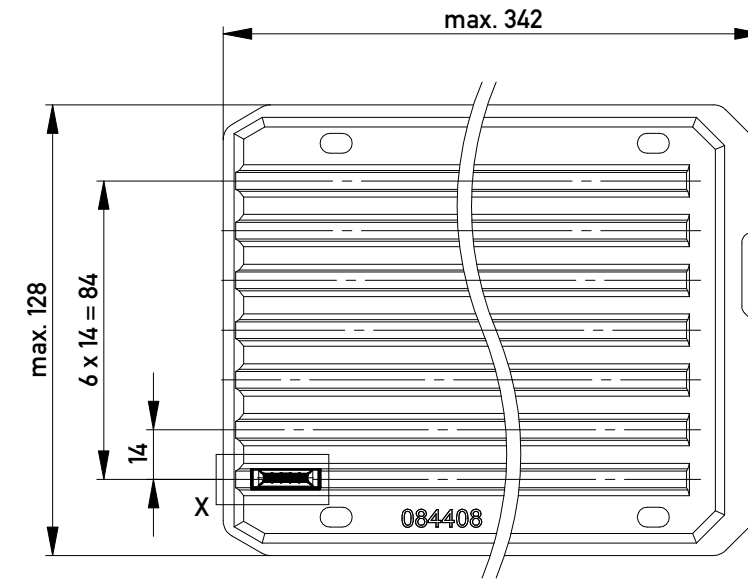

Abdeckung vorverrastet
cover loose mounted

Abdeckung verpresst
cover pressed on

Verpackt in Tray - tray packaging
Verpackungseinheit 112 Stück - packaging unit 112

Einzelheit X
detail X

Information: Codierung grün - coding green	Tolerances  All Dimensions in mm	Scale	3:1
		Designation F 2,54 SRC-A, 5-polig	
All rights reserved. Only for Information. To ensure that this is the latest version of this drawing, please contact one of the ERNI companies before using.	Subject to modification without prior notice. Drawing will not be updated.	 www.ERNI.com	
		c Index	25.02.2014 Date
		Class	SRCBUG