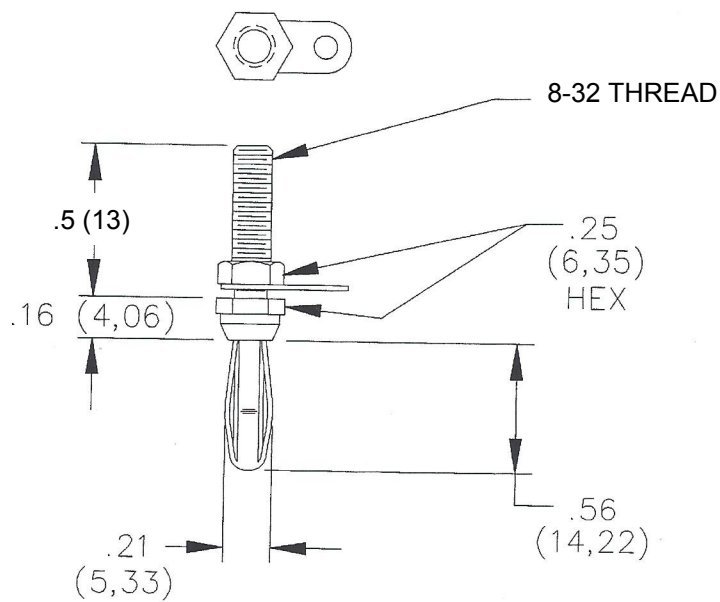

MUELLER®

MODEL: BU-P3264

Threaded Banana Plug with solder lug

MATERIALS:

Body – Nickel Plated Brass, Jacks – Nickel Plated Beryllium Copper

RATING:

15 Amps

Hands free testing to 5000 VRMS Max.