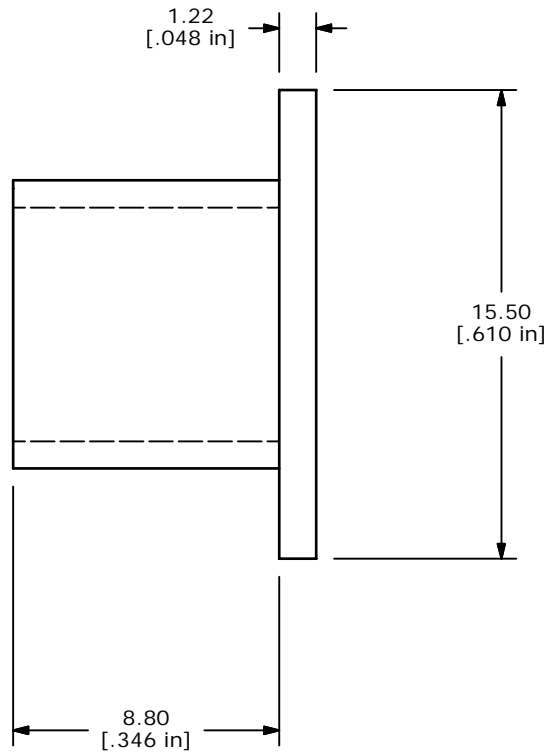

SECTION A-A  
SCALE 4 : 1

A	15316	NEW RELEASE	10/31/05	PH
REV	PCR NO	DESCRIPTION	DATE	BY

TITLE 100A BUSHING ADAPTER				
SCALE	DATE	DR	DWG	REV
4	6/21/2005	RC	T100022	A

THE INFORMATION CONTAINED IN THIS DOCUMENT IS PROPRIETARY TO E-SWITCH AND IS NOT TO BE COPIED OR TRANSFERRED