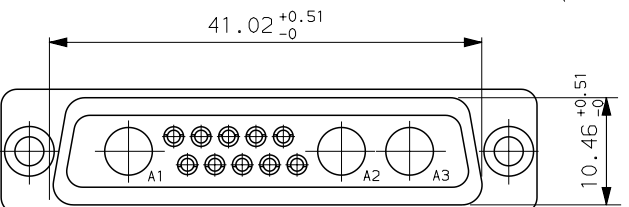

GENERAL CHARACTERISTICS : SEE DRAWING C01-8639-0000

DB13W3SA00
PART NUMBER

d	28/10/03	update	
ISS	DATE	Latest modification by : BART.S	MOD N°
Designed by: JARRY		date 23/01/95	Type of drawing: CLIENT
TITLE : SOCKET CONNECTOR MARK 1 WITH 10 SOLDER CONTACTS			SHEET 01
SCALE: 2.0			
	FRAMATOME CONNECTORS FRANCE Rue Louis Breguet - BP 05 72024 LE MANS Cedex Tel. 33 (16) 43.84.08.43		This document is the property of FRAMATOME CONNECTORS FRANCE It must not be reproduced or communicated without permission in writing from the owners
FORMAT A3	SOURIAU DRG N° C01-8639-0568		PROJECT M94D001