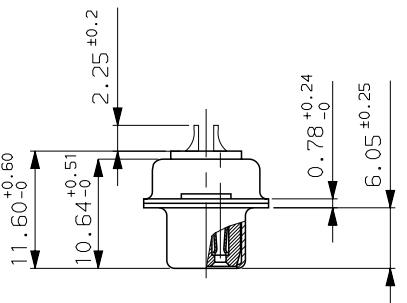

GENERAL CHARACTERISTICS : SEE DRAWING C01-8639-0000

DB13W3SA00
PART NUMBER

d	28/10/03	update	
ISS	DATE	Latest modification by : BART.S	MOD N°
Designed by: JARRY		date 23/01/95	Type of drawing: CLIENT
TITLE : SOCKET CONNECTOR MARK 1 WITH 10 SOLDER CONTACTS			SHEET 01
SCALE: 2.0			
	FRAMATOME CONNECTORS FRANCE Rue Louis Breguet - BP 05 72024 LE MANS Cedex Tel. 33 (16) 43.84.08.43		This document is the property of FRAMATOME CONNECTORS FRANCE It must not be reproduced or communicated without permission in writing from the owners
FORMAT A3	SOURIAU DRG N° C01-8639-0568		PROJECT M94D001