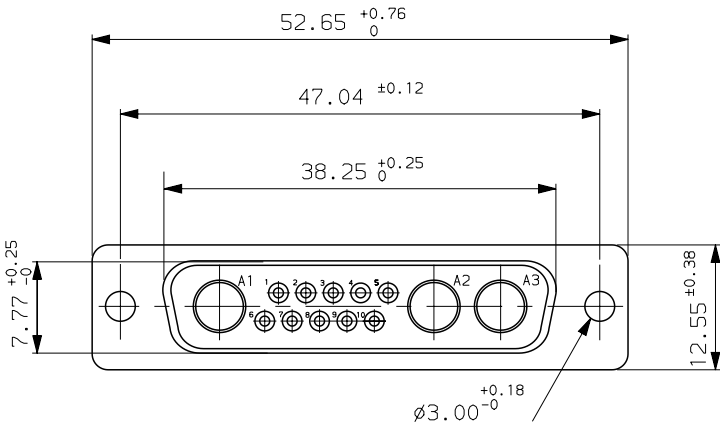

GENERAL CHARACTERISTICS : SEE DRAWING C01-8639-0000

DB13W3SA00
PART NUMBER

d	28/10/03	update	
ISS	DATE	Latest modification by : BART.S	MOD N°
Designed by: JARRY		date 23/01/95	Type of drawing: CLIENT
TITLE : SOCKET CONNECTOR MARK 1 WITH 10 SOLDER CONTACTS			SHEET 01
SCALE: 2.0			
	FRAMATOME CONNECTORS FRANCE Rue Louis Breguet - BP 05 72024 LE MANS Cedex Tel. 33 (16) 43.84.08.43		This document is the property of FRAMATOME CONNECTORS FRANCE It must not be reproduced or communicated without permission in writing from the owners
FORMAT A3	SOURIAU DRG N° C01-8639-0568		PROJECT M94D001