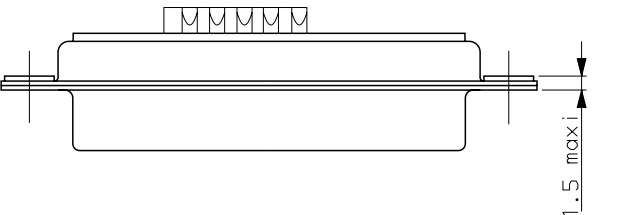

GENERAL CHARACTERISTICS : SEE DRAWING C01-8639-0000

DB13W3SA00
PART NUMBER

d	28/10/03	update	
ISS	DATE	Latest modification by : BART.S	MOD N°
Designed by: JARRY		date 23/01/95	Type of drawing: CLIENT
TITLE : SOCKET CONNECTOR MARK 1 WITH 10 SOLDER CONTACTS			SHEET 01
SCALE: 2.0			
	FRAMATOME CONNECTORS FRANCE Rue Louis Breguet - BP 05 72024 LE MANS Cedex Tel. 33 (16) 43.84.08.43		This document is the property of FRAMATOME CONNECTORS FRANCE It must not be reproduced or communicated without permission in writing from the owners
FORMAT A3	SOURIAU DRG N° C01-8639-0568		PROJECT M94D001