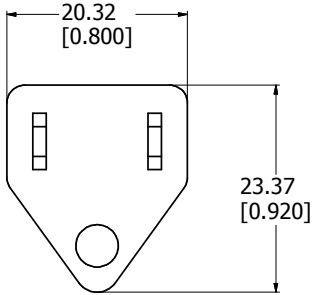

6' OR 15'  
FOOT LENGTH

NEUTRAL  
(WHITE)

NEMA 5-15P

GROUND  
CONNECTION  
(GREEN)

0.032" x 0.250" FEMALE  
QUICK CONNECT INSULATED  
(BLACK)

PLUG END VIEW

ISOMERTIC VIEW

|  |
|--|
| <b>1584C6/C15</b>                        |
| Ratings - 125 VAC, 15 Amps               |
| Cord Type - SJT or Equivalent, 14/3 Wire |
| Plug Type - NEMA 5-15P                   |
| <b>Cord Lengths</b>                      |
| 1584C6 - 6.5' Foot Power Cord            |
| 1584C15 - 15.5' Foot Power Cord          |

**HAMMOND  
MANUFACTURING™**

**1584C6/C15**