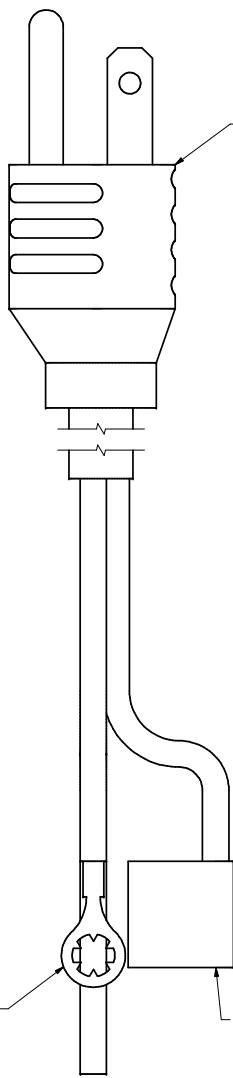

6' OR 15'  
FOOT LENGTH

NEUTRAL  
(WHITE)

NEMA 5-15P

GROUND  
CONNECTION  
(GREEN)

0.032" x 0.250" FEMALE  
QUICK CONNECT INSULATED  
(BLACK)

PLUG END VIEW

ISOMERTIC VIEW

|  |
|--|
| <b>1584C6/C15</b>                        |
| Ratings - 125 VAC, 15 Amps               |
| Cord Type - SJT or Equivalent, 14/3 Wire |
| Plug Type - NEMA 5-15P                   |
| <b>Cord Lengths</b>                      |
| 1584C6 - 6.5' Foot Power Cord            |
| 1584C15 - 15.5' Foot Power Cord          |

**HAMMOND  
MANUFACTURING™**

**1584C6/C15**