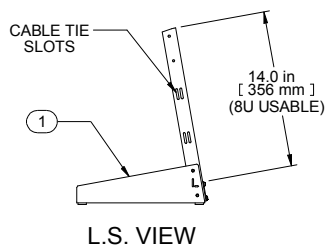

TOP VIEW

L.S. VIEW

FRONT VIEW

R.S. VIEW

BOTTOM VIEW

Item Number	Title	Quantity
1	DESKTOP RACK BASE (LH)	1
2	DESKTOP RACK BASE (RH)	1
3	19" TAPPED DESKTOP RAIL	2
4	DESKTOP RACK SPACER PANEL	1
5	10-32 KEP NUT	4
6	PLUG BUMPER	4
7	SCREW 10-32 X 5/8"	4

**PART NUMBERS**

HDR8U | PAINTED BLACK SMOOTH

**NOTES**

MOUNTING HARDWARE INCLUDED  
 SHIPPED FLAT PACKED  
 SEE WEB SITE FOR ADDITIONAL ACCESSORIES

Data subject to change without notice. Isometric drawing not to scale.  
 Les données sont sujettes à changement sans préavis.