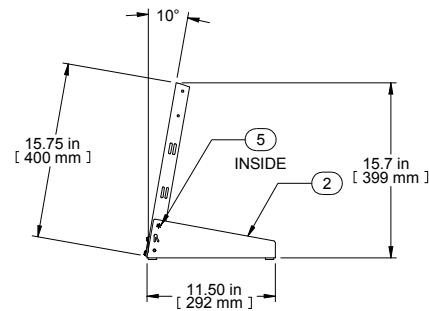

TOP VIEW

L.S. VIEW

FRONT VIEW

R.S. VIEW

BOTTOM VIEW

Item Number	Title	Quantity
1	DESKTOP RACK BASE (LH)	1
2	DESKTOP RACK BASE (RH)	1
3	19" TAPPED DESKTOP RAIL	2
4	DESKTOP RACK SPACER PANEL	1
5	10-32 KEP NUT	4
6	PLUG BUMPER	4
7	SCREW 10-32 X 5/8"	4

**PART NUMBERS**

HDR8U | PAINTED BLACK SMOOTH

**NOTES**

MOUNTING HARDWARE INCLUDED  
 SHIPPED FLAT PACKED  
 SEE WEB SITE FOR ADDITIONAL ACCESSORIES

Data subject to change without notice. Isometric drawing not to scale.  
 Les données sont sujettes à changement sans préavis.