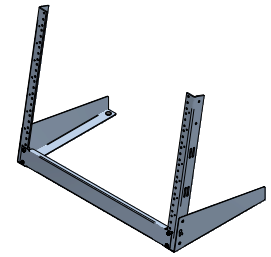

TOP VIEW

L.S. VIEW

FRONT VIEW

R.S. VIEW

BOTTOM VIEW

Item Number	Title	Quantity
1	DESKTOP RACK BASE (LH)	1
2	DESKTOP RACK BASE (RH)	1
3	19" TAPPED DESKTOP RAIL	2
4	DESKTOP RACK SPACER PANEL	1
5	10-32 KEP NUT	4
6	PLUG BUMPER	4
7	SCREW 10-32 X 5/8"	4

**PART NUMBERS**

HDR8U | PAINTED BLACK SMOOTH

**NOTES**

MOUNTING HARDWARE INCLUDED  
 SHIPPED FLAT PACKED  
 SEE WEB SITE FOR ADDITIONAL ACCESSORIES

Data subject to change without notice. Isometric drawing not to scale.  
 Les données sont sujettes à changement sans préavis.