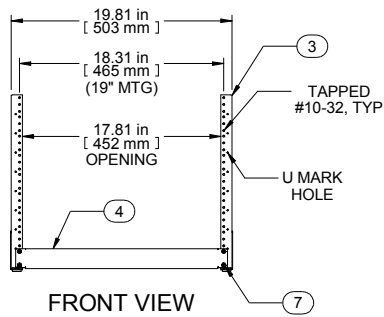

TOP VIEW

L.S. VIEW

FRONT VIEW

R.S. VIEW

BOTTOM VIEW

Item Number	Title	Quantity
1	DESKTOP RACK BASE (LH)	1
2	DESKTOP RACK BASE (RH)	1
3	19" TAPPED DESKTOP RAIL	2
4	DESKTOP RACK SPACER PANEL	1
5	10-32 KEP NUT	4
6	PLUG BUMPER	4
7	SCREW 10-32 X 5/8"	4

**PART NUMBERS**

HDR8U | PAINTED BLACK SMOOTH

**NOTES**

MOUNTING HARDWARE INCLUDED  
 SHIPPED FLAT PACKED  
 SEE WEB SITE FOR ADDITIONAL ACCESSORIES

Data subject to change without notice. Isometric drawing not to scale.  
 Les données sont sujettes à changement sans préavis.