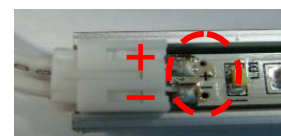

PHYSICAL SPECIFICATION (Unit : mm)

LIGHT DISTRIBUTION

∅m		m
3.173	138lx	0.5m
6.346	34lx	1.0m
9.520	15lx	1.5m

* 300mm/30LEDs/6,000K

Installation

☑ Before you begin

- Lighting must be installed by a qualified electrician in according with all national and local electrical regulations
- Determine proper place regarding of the size and complexity of your installation.
- Make sure Power is off before installation and follow installation process.

1 Remove 3M adhesive tape on the back side of BL05A

2 Mount the fixtures

3 Connect additional fixtures, using jumper cable.

Jumper cable
Length
(100mm*, 300mm,
600mm, 1200mm)

Please note that a positive pole(+) and a negative pole(-) should be connected in the same lines when you connect additional fixtures. If the connection is wrong, BL05 will not work.

Installation

4) Connect DC power supply(24VDC output), using a leader cable.

1) DC Power supply (plug type)

2) DC Power supply (Normal)

Capacity Table

Length (Unit: mm)	Watt/a pc	Max. number connected to a DC Power supply		
		Plug Type(32W)	100W	300W
BL05A_1200	9.6W	2pcs	8pcs	25pcs
BL05A_900	7.2W	3pcs	13pcs	33pcs
BL05A_600	4.8W	5pcs	16pcs	50pcs
BL05A_300	2.4W	10pcs	32pcs	100pcs