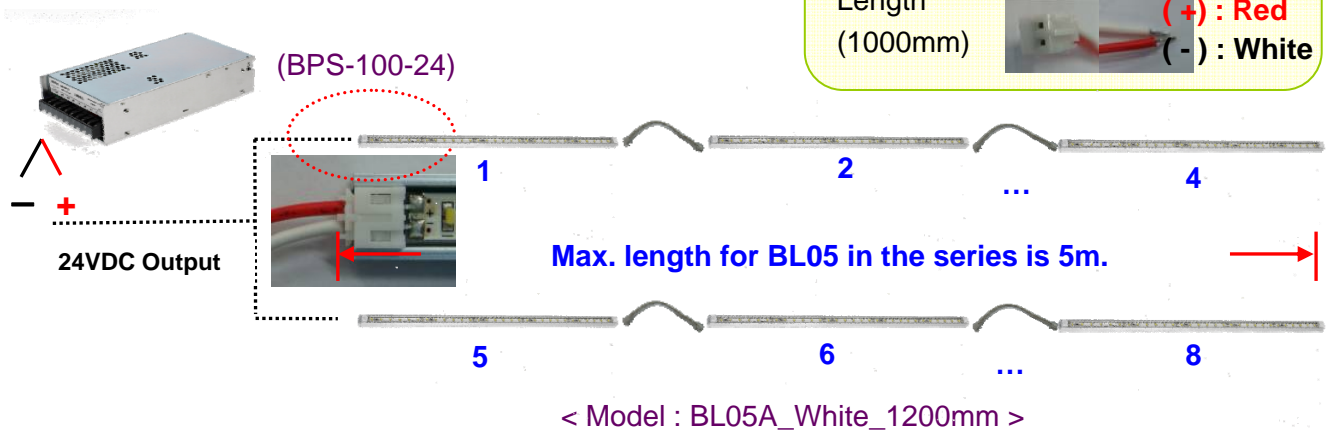

PHYSICAL SPECIFICATION (Unit : mm)

LIGHT DISTRIBUTION

∅m		m
3.173	138lx	0.5m
6.346	34lx	1.0m
9.520	15lx	1.5m

* 300mm/30LEDs/6,000K

Installation

☑ Before you begin

- Lighting must be installed by a qualified electrician in according with all national and local electrical regulations
- Determine proper place regarding of the size and complexity of your installation.
- Make sure Power is off before installation and follow installation process.

1 Remove 3M adhesive tape on the back side of BL05A

2 Mount the fixtures

3 Connect additional fixtures, using jumper cable.

Jumper cable
Length
(100mm*, 300mm,
600mm, 1200mm)

Please note that a positive pole(+) and a negative pole(-) should be connected in the same lines when you connect additional fixtures. If the connection is wrong, BL05 will not work.

Installation

4) Connect DC power supply(24VDC output), using a leader cable.

1) DC Power supply (plug type)

2) DC Power supply (Normal)

Capacity Table

Length (Unit: mm)	Watt/a pc	Max. number connected to a DC Power supply		
		Plug Type(32W)	100W	300W
BL05A_1200	9.6W	2pcs	8pcs	25pcs
BL05A_900	7.2W	3pcs	13pcs	33pcs
BL05A_600	4.8W	5pcs	16pcs	50pcs
BL05A_300	2.4W	10pcs	32pcs	100pcs