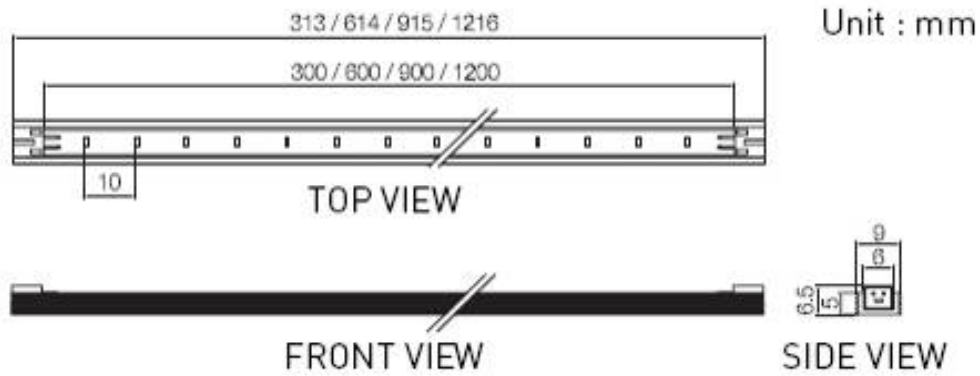

APPLICATIONS

- Path and cove lighting
- Shelf lighting and Display box lighting

CERTIFICATIONS

- C E, RoHS

SPECIFICATIONS

- Operating Temp. : -20°C~+50°C

Model	Color	Length (PCB/Total)	LED Q'ty	Input Vol.	Power	View angle	Lum.Flux
BL05A-White-300mm (B05A02W0300)	White (Typ.6000K)	(300/313)mm	30pcs	24VDC	2,4W	140°	150lm
BL05A-White-600mm (B05A04W0600)	White (Typ.6000K)	(600/614)mm	60pcs	24VDC	4.8W	140°	300lm
BL05A-White-900mm (B05A06W0900)	White (Typ.6000K)	(900/915)mm	90pcs	24VDC	7.2W	140°	450lm
BL05A-White-1200mm (B05A08W1200)	White (Typ.6000K)	(1200/1216)mm	120pcs	24VDC	9.6W	140°	600lm
BL05A-Warm W-300mm (B05A02L0300)	Warm White (Typ.3000K)	(300/313)mm	30pcs	24VDC	2,4W	140°	120lm
BL05A-Warm W-600mm (B05A04L0600)	Warm White (Typ.3000K)	(600/614)mm	60pcs	24VDC	4.8W	140°	240lm
BL05A-Warm W-900mm (B05A06L0900)	Warm White (Typ.3000K)	(900/915)mm	90pcs	24VDC	7.2W	140°	360lm
BL05A-Warm W-1200mm (B05A08L1200)	Warm White (Typ.3000K)	(1200/1216)mm	120pcs	24VDC	9.6W	140°	480lm

PHYSICAL SPECIFICATION (Unit : mm)

LIGHT DISTRIBUTION

∅m		m
3.173	138lx	0.5m
6.346	34lx	1.0m
9.520	15lx	1.5m

* 300mm/30LEDs/6,000K

Installation

☑ Before you begin

- Lighting must be installed by a qualified electrician in according with all national and local electrical regulations
- Determine proper place regarding of the size and complexity of your installation.
- Make sure Power is off before installation and follow installation process.

1 Remove 3M adhesive tape on the back side of BL05A

2 Mount the fixtures

3 Connect additional fixtures, using jumper cable.

Jumper cable
Length
(100mm*, 300mm,
600mm, 1200mm)

Please note that a positive pole(+) and a negative pole(-) should be connected in the same lines when you connect additional fixtures. If the connection is wrong, BL05 will not work.

Packaging

BL05A
 White 300mm
 24VDC Input 2.4W

BL05A White 300mm
 Type Color Length

White – White,
 Yellow – Warm white
 Red : Other Colors