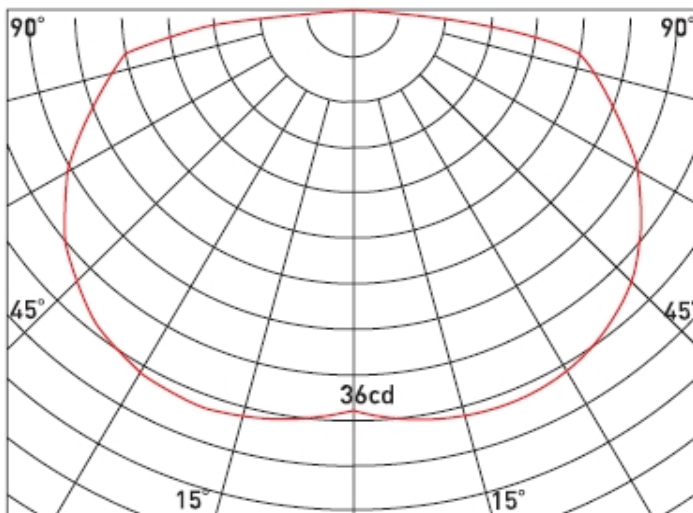

APPLICATIONS

- Path and cove lighting
- Shelf lighting and Display box lighting

CERTIFICATIONS

- C E, RoHS

SPECIFICATIONS

- Operating Temp. : -20°C~+50°C

Model	Color	Length (PCB/Total)	LED Q'ty	Input Vol.	Power	View angle	Lum.Flux
BL05A-White-300mm (B05A02W0300)	White (Typ.6000K)	(300/313)mm	30pcs	24VDC	2,4W	140°	150lm
BL05A-White-600mm (B05A04W0600)	White (Typ.6000K)	(600/614)mm	60pcs	24VDC	4.8W	140°	300lm
BL05A-White-900mm (B05A06W0900)	White (Typ.6000K)	(900/915)mm	90pcs	24VDC	7.2W	140°	450lm
BL05A-White-1200mm (B05A08W1200)	White (Typ.6000K)	(1200/1216)mm	120pcs	24VDC	9.6W	140°	600lm
BL05A-Warm W-300mm (B05A02L0300)	Warm White (Typ.3000K)	(300/313)mm	30pcs	24VDC	2,4W	140°	120lm
BL05A-Warm W-600mm (B05A04L0600)	Warm White (Typ.3000K)	(600/614)mm	60pcs	24VDC	4.8W	140°	240lm
BL05A-Warm W-900mm (B05A06L0900)	Warm White (Typ.3000K)	(900/915)mm	90pcs	24VDC	7.2W	140°	360lm
BL05A-Warm W-1200mm (B05A08L1200)	Warm White (Typ.3000K)	(1200/1216)mm	120pcs	24VDC	9.6W	140°	480lm

PHYSICAL SPECIFICATION (Unit : mm)

LIGHT DISTRIBUTION

∅m		m
3.173	138lx	0.5m
6.346	34lx	1.0m
9.520	15lx	1.5m

* 300mm/30LEDs/6,000K

Installation

☑ Before you begin

- Lighting must be installed by a qualified electrician in according with all national and local electrical regulations
- Determine proper place regarding of the size and complexity of your installation.
- Make sure Power is off before installation and follow installation process.