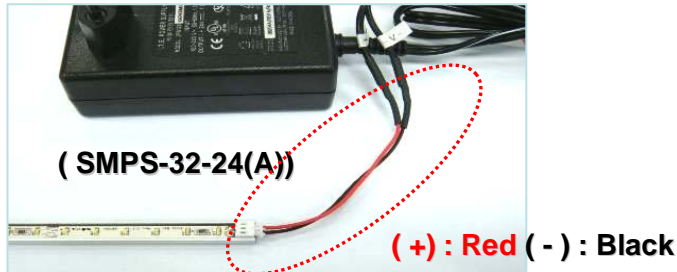

Installation

4) Connect DC power supply(24VDC output), using a leader cable.

1) DC Power supply (plug type)

2) DC Power supply (Normal)