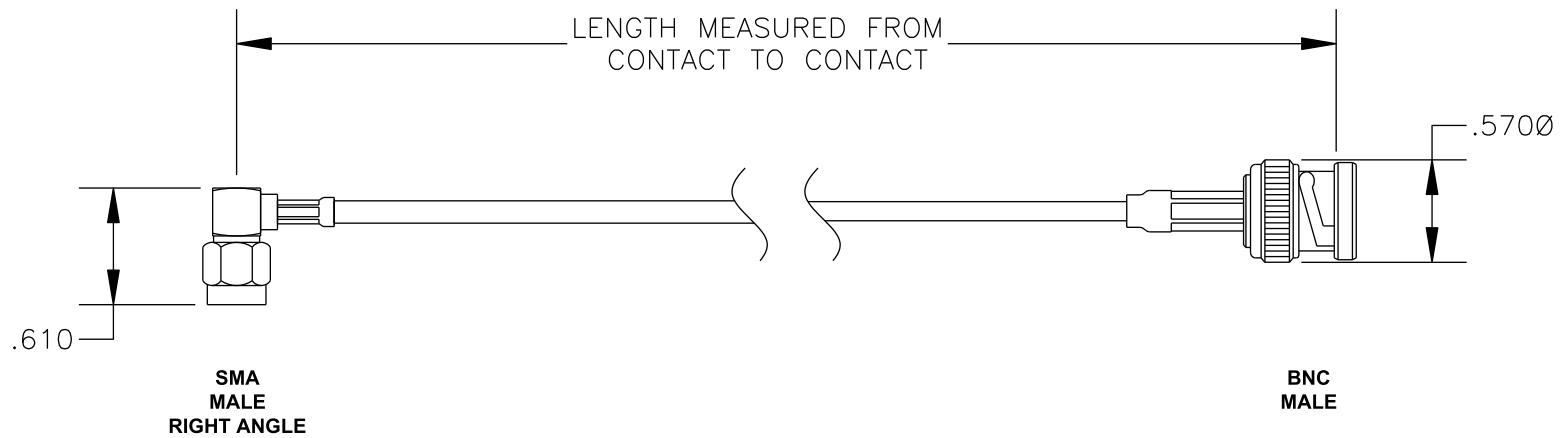

COMPONENTS	IMPEDANCE
SMA MALE RIGHT ANGLE	50 OHM
BNC MALE	50 OHM
RG188A/U	50 OHM

Standard Lengths	
-12	12"
-24	24"
-36	36"
-48	48"
-60	60"
-XXX	Custom Length in inches

**PASTERNACK ENTERPRISES, INC.**  
P.O BOX 16759, IRVINE, CA 92623  
PHONE (949) 261-1920 FAX (949) 261-7451  
WEB ADDRESS: [www.pasternack.com](http://www.pasternack.com)  
E-MAIL ADDRESS: [sales@pasternack.com](mailto:sales@pasternack.com)  
**COAXIAL & FIBER OPTICS**

DWG TITLE

**PE3756LF-XX**

DES. CABLE ASSEMBLY, RG188A/U, SMA MALE RIGHT ANGLE TO BNC MALE (LEAD FREE)

REV. A	FSCM NO. 53919	CAD FILE 021208	SCALE N/A	SIZE A 127
--------	----------------	-----------------	-----------	------------

**NOTES:**

1. UNLESS OTHERWISE SPECIFIED ALL DIMENSIONS ARE NOMINAL.
2. ALL SPECIFICATIONS ARE SUBJECT TO CHANGE WITHOUT NOTICE AT ANY TIME.
3. DIMENSIONS ARE IN INCHES.
4. LENGTH TOLERANCE IS  $\pm 1.5\%$  OR  $\pm 3/8"$ , WHICHEVER IS GREATER.