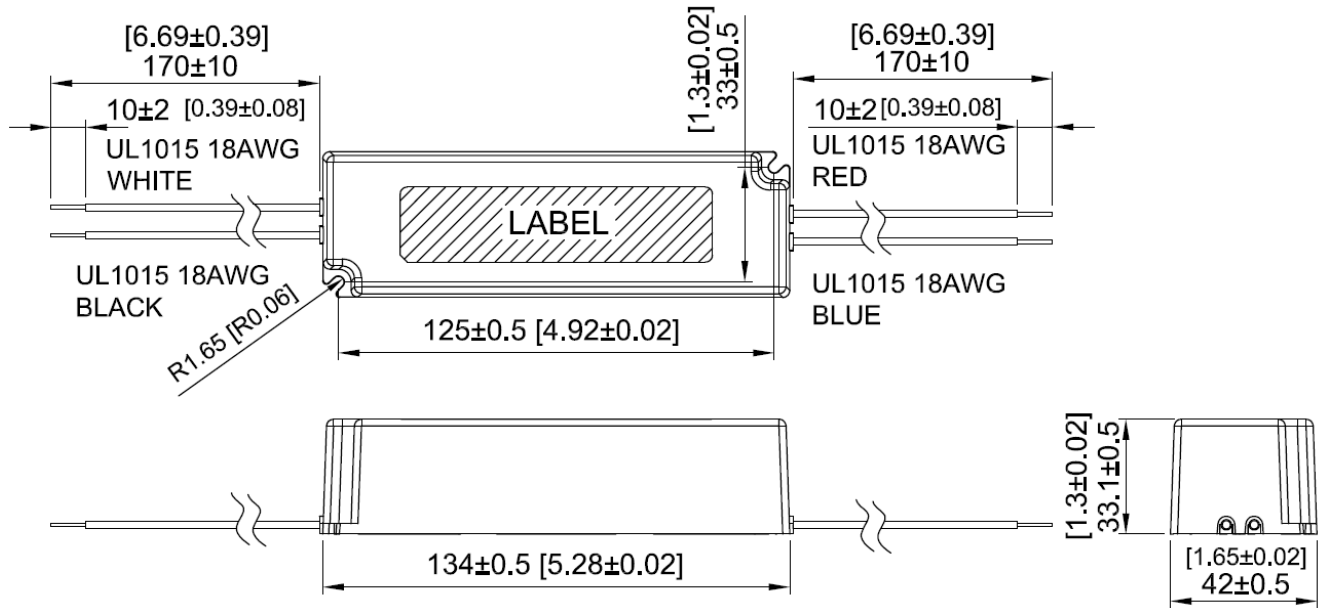

| | | | |
|-----------|---------------|------------|---|
| Model NO. | LCCE-025■801 | Model Name | Constant Current Power Supply |
| Part NO. | PLCCE0025■801 | SIZE | 134 * 42 * 33.1 mm 【5.28 * 1.65 * 1.3 inch】 |

Dimensions

Unit : mm 【inch】

※Reference

www.linkcom.com.tw For more information, please contact with :sales@linkcom.com.tw