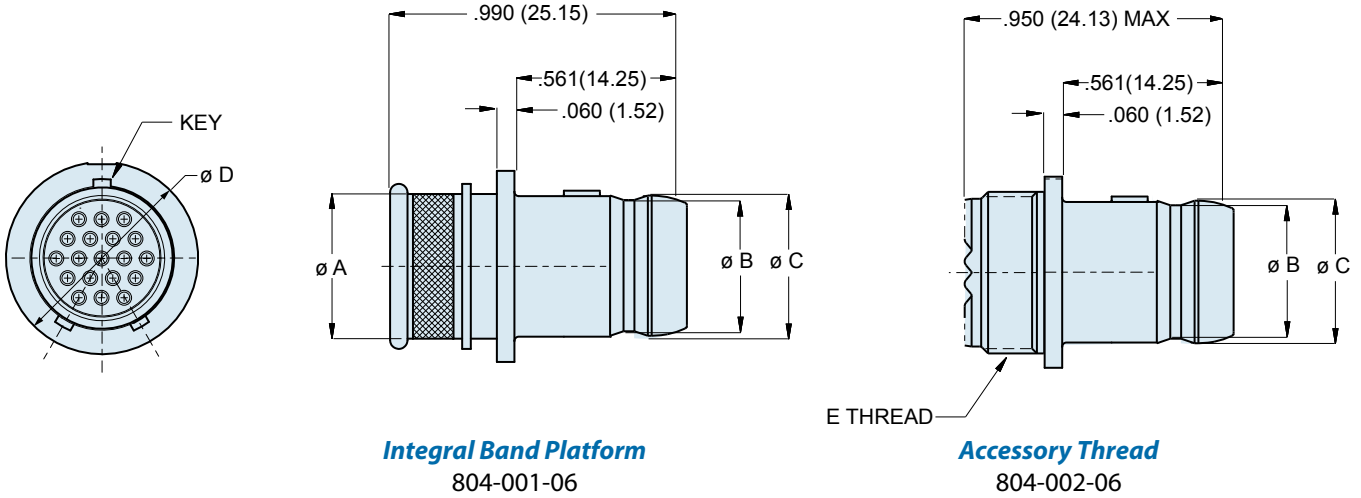

**Series 804 Push-Pull Mighty Mouse  
Plug Connector**  
804-001-06 and 804-002-06 Dimensions

Series 804

**Plug connector**

| Dimensions |      |       |      |       |      |       |          |       |                  |
|------------|------|-------|------|-------|------|-------|----------|-------|------------------|
| Shell Size | Ø A  |       | Ø B  |       | Ø C  |       | Ø D Max. |       | E Threads        |
|            | In.  | mm.   | In.  | mm.   | In.  | mm.   | In.      | mm.   |                  |
| 5          | .246 | 6.25  | .219 | 5.56  | .250 | 6.35  | .427     | 10.85 | .2500-32 UNEF-2A |
| 6          | .286 | 7.26  | .282 | 7.16  | .313 | 7.95  | .495     | 12.57 | .3125-32 UNEF-2A |
| 7          | .390 | 9.91  | .351 | 8.92  | .383 | 9.73  | .575     | 14.61 | .4375-28 UNEF-2A |
| 8          | .442 | 11.23 | .398 | 10.11 | .429 | 10.90 | .614     | 15.60 | .5000-28 UNEF-2A |
| 9          | .500 | 12.70 | .454 | 11.53 | .486 | 12.34 | .670     | 17.02 | .5625-24 UNEF-2A |
| 10         | .564 | 14.33 | .529 | 13.44 | .563 | 14.30 | .745     | 18.92 | .6250-24 UNEF-2A |
| 11         | .608 | 15.44 | .587 | 14.91 | .618 | 15.70 | .795     | 20.19 | .6875-24 UNEF-2A |
| 12         | .650 | 16.51 | .646 | 16.41 | .676 | 17.17 | .865     | 21.97 | .6875-24 UNEF-2A |
| 14         | .805 | 20.45 | .768 | 19.51 | .800 | 20.32 | .985     | 25.02 | .9375-20 UNEF-2A |
| 15         | .850 | 21.59 | .828 | 21.03 | .860 | 21.84 | 1.041    | 26.44 | .9375-20 UNEF-2A |

Dimensions in Inches (millimeters) are subject to change without notice.