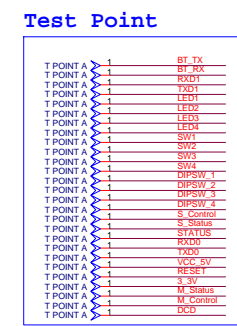

Ext Switch

AVR Download Port

Bypass Condenser

RS232 Part

Power