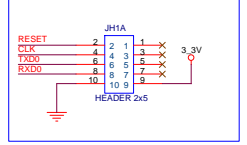

Ext Switch

AVR Download Port

Bypass Condenser

RS232 Part

Power