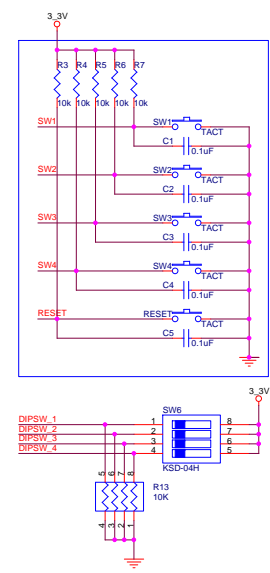

Ext Switch

AVR Download Port

Bypass Condenser

RS232 Part

Power