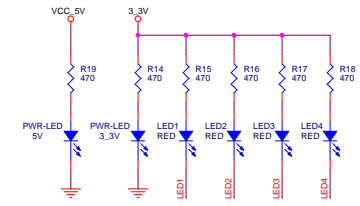

Ext Switch

AVR Download Port

Bypass Condenser

RS232 Part

Power