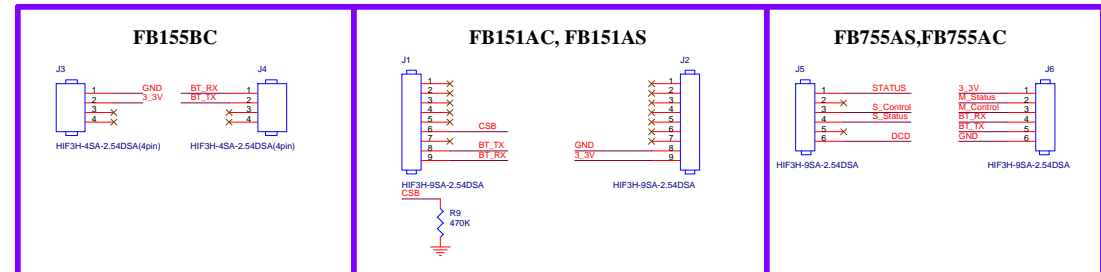

Ext Switch

AVR Download Port

Bypass Condenser

RS232 Part

Power