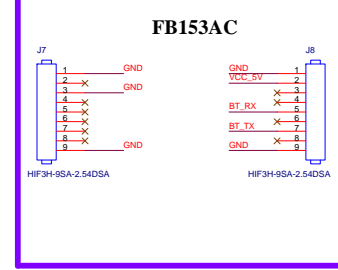

Ext Switch

AVR Download Port

Bypass Condenser

RS232 Part

Power