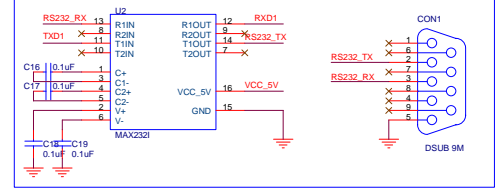

Ext Switch

AVR Download Port

Bypass Condenser

RS232 Part

Power