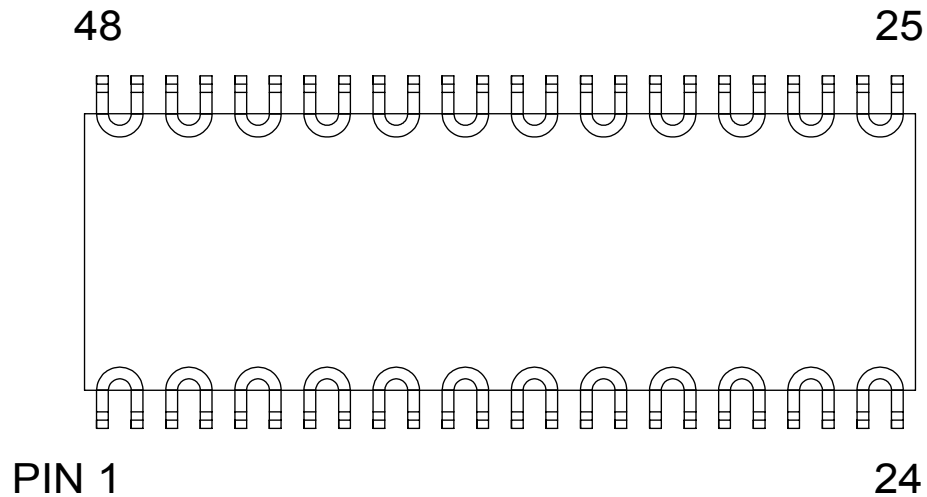

DAISY CHAIN TOP VIEW (INTERNAL CONNECTIONS)

DAISY CHAIN NET LIST				
PINS	PINS	PINS	PINS	PINS
1 ~ 2	11 ~ 12	21 ~ 22	31 ~ 32	41 ~ 42
3 ~ 4	13 ~ 14	23 ~ 24	33 ~ 34	43 ~ 44
5 ~ 6	15 ~ 16	25 ~ 26	35 ~ 36	45 ~ 46
7 ~ 8	17 ~ 18	27 ~ 28	37 ~ 38	47 ~ 48
9 ~ 10	19 ~ 20	29 ~ 30	39 ~ 40	

NOTES:

1. DAISY CHAIN WIRE BONDED TO INTERNAL PADS.
2. SEE NET LIST FOR CONNECTIONS BETWEEN PINS.
3. DRAWING NOT TO SCALE.

TopLine®			
TITLE 48L DAISY CHAIN PIN CONNECTIONS			
SCALE	SIZE	DRAWING NO.	REV
	A	124806	A
DO NOT SCALE DRAWING			SHEET 1 OF 1