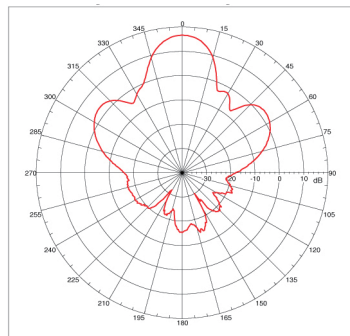

Gain

18dBi

VSWR

≤1.5

Polarization

Vertical

Vertical Beam width

17°

32mm-45mm

Product Diagram

WAN-2181 works with WAB-7000 for Point-to-Point wireless bridging applications

Radiation Pattern

E-Plane Co-polarization Pattern

H-Plane Co-polarization Pattern

Order Information

WAN-2181: 18dBi Directional Panel Outdoor Antenna