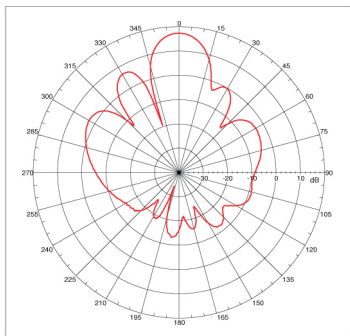

Radiation Pattern

E-Plane Co-polarization Pattern