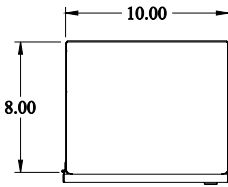

PART No. EJ12108S16
 for more information visit
www.hammondmfg.com
 Data subject to change without notice
 Isometric drawing Not to Scale

TOP VIEW

ISOMETRIC VIEW

INNER PANEL

REAR VIEW

SIDE VIEW

FRONT VIEW

SIDE VIEW

BOTTOM VIEW