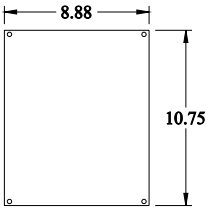

PART No. EJ12108S16
 for more information visit
www.hammondmfg.com
 Data subject to change without notice
 Isometric drawing Not to Scale

TOP VIEW

ISOMETRIC VIEW

INNER PANEL

REAR VIEW

SIDE VIEW

FRONT VIEW

SIDE VIEW

BOTTOM VIEW