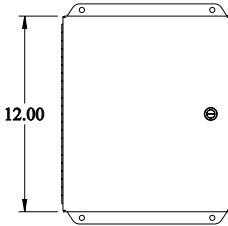

PART No. EJ12108S16
 for more information visit
www.hammondmfg.com
 Data subject to change without notice
 Isometric drawing Not to Scale

TOP VIEW

ISOMETRIC VIEW

INNER PANEL

REAR VIEW

SIDE VIEW

FRONT VIEW

SIDE VIEW

BOTTOM VIEW