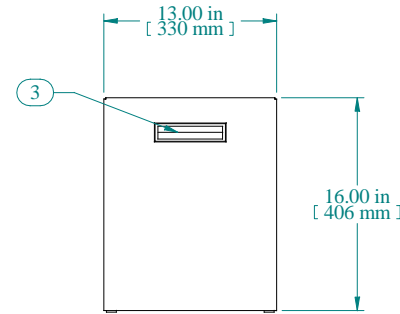

SECTION A-A

L.S. VIEW

TOP VIEW

FRONT VIEW

R.S. VIEW

BOTTOM VIEW

Item Number	Title	Quantity
1	RCBS - BOTTOM	1
2	RCBS - TOP & SIDES	1
3	BLACK PLASTIC HANDLE	2
4	PLUG BUMPER	4

**PART NUMBERS**

Data subject to change without notice. Isometric drawing not to scale.

**HAMMOND  
MANUFACTURING™**

[www.hammondmfg.com](http://www.hammondmfg.com)

PART NO. RCBS1901413