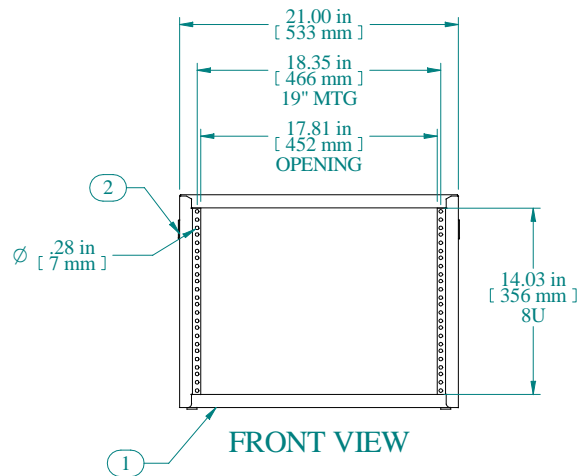

SECTION A-A

L.S. VIEW

TOP VIEW

FRONT VIEW

R.S. VIEW

BOTTOM VIEW

Item Number	Title	Quantity
1	RCBS - BOTTOM	1
2	RCBS - TOP & SIDES	1
3	BLACK PLASTIC HANDLE	2
4	PLUG BUMPER	4

**PART NUMBERS**

Data subject to change without notice. Isometric drawing not to scale.

**HAMMOND  
MANUFACTURING™**

[www.hammondmfg.com](http://www.hammondmfg.com)

PART NO. RCBS1901413