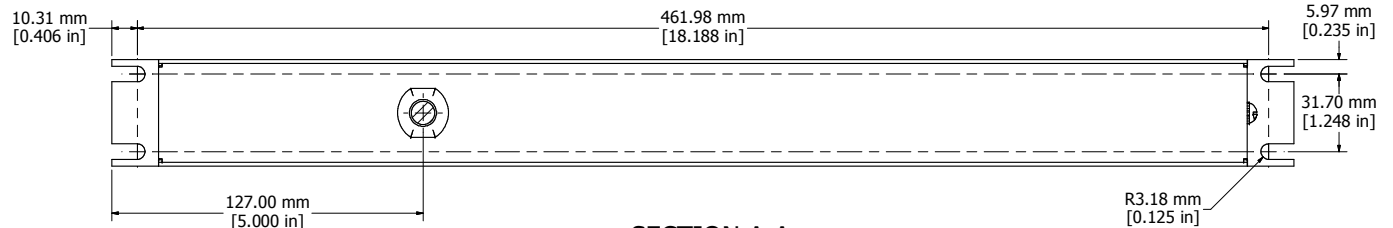

ASSEMBLY - VIEW FROM FRONT

ISOMETRIC VIEW

ASSEMBLY - VIEW FROM SIDE

ASSEMBLY - VIEW FROM BOTTOM

SECTION A-A

1582H6C1BK
Finish - Front - Black Painted Steel
Back - Black Painted Steel
Rated - 125 VAC, 60 Hz, 15 Amps
Approvals - CSA Certified Standards C22.2 (No. 21-95, 42-99)
- UL Recognized Standard UL1363
Colours & Cord Length
1582H6C1BK - Black w/ 6' Foot Twist Power Cord (NEMA L5-15P)
1582H6C1 - ASA 61 Grey w/ 6' Foot Twist Power Cord (NEMA L5-15P)
1582H6D1BK - Black w/ 15' Foot Twist Power Cord (NEMA L5-15P)
1582H6D1 - ASA 61 Grey w/ 15' Foot Twist Power Cord (NEMA L5-15P)