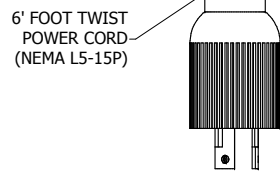

ASSEMBLY - VIEW FROM FRONT

ISOMETRIC VIEW

ASSEMBLY - VIEW FROM SIDE

ASSEMBLY - VIEW FROM BOTTOM

SECTION A-A

1582H6C1BK
Finish - Front - Black Painted Steel
Back - Black Painted Steel
Rated - 125 VAC, 60 Hz, 15 Amps
Approvals - CSA Certified Standards C22.2 (No. 21-95, 42-99)
- UL Recognized Standard UL1363
Colours & Cord Length
1582H6C1BK - Black w/ 6' Foot Twist Power Cord (NEMA L5-15P)
1582H6C1 - ASA 61 Grey w/ 6' Foot Twist Power Cord (NEMA L5-15P)
1582H6D1BK - Black w/ 15' Foot Twist Power Cord (NEMA L5-15P)
1582H6D1 - ASA 61 Grey w/ 15' Foot Twist Power Cord (NEMA L5-15P)