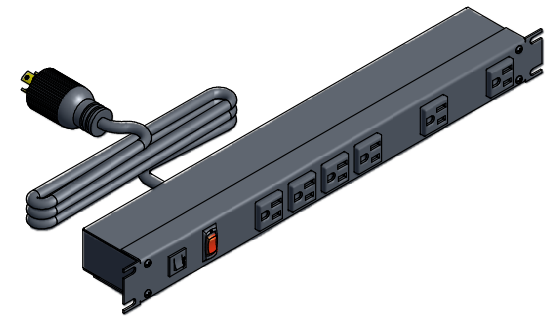

ASSEMBLY - VIEW FROM FRONT

ISOMETRIC VIEW

ASSEMBLY - VIEW FROM SIDE

ASSEMBLY - VIEW FROM BOTTOM

SECTION A-A

1582H6C1BK
Finish - Front - Black Painted Steel
Back - Black Painted Steel
Rated - 125 VAC, 60 Hz, 15 Amps
Approvals - CSA Certified Standards C22.2 (No. 21-95, 42-99)
- UL Recognized Standard UL1363
Colours & Cord Length
1582H6C1BK - Black w/ 6' Foot Twist Power Cord (NEMA L5-15P)
1582H6C1 - ASA 61 Grey w/ 6' Foot Twist Power Cord (NEMA L5-15P)
1582H6D1BK - Black w/ 15' Foot Twist Power Cord (NEMA L5-15P)
1582H6D1 - ASA 61 Grey w/ 15' Foot Twist Power Cord (NEMA L5-15P)