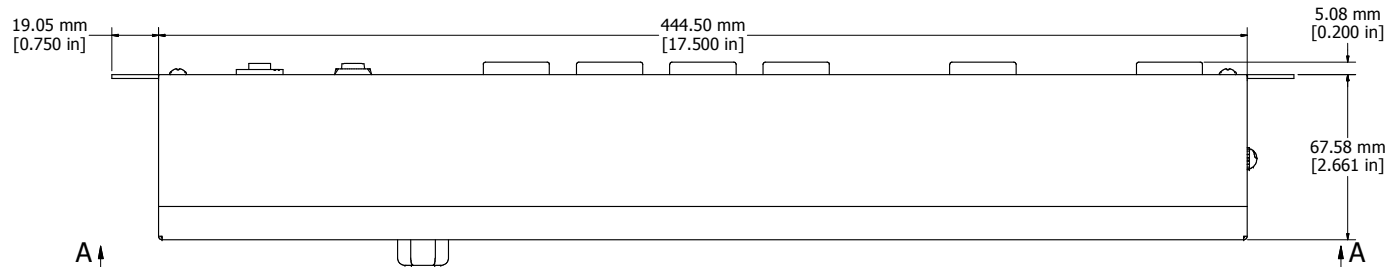

ASSEMBLY - VIEW FROM FRONT

ISOMETRIC VIEW

ASSEMBLY - VIEW FROM SIDE

ASSEMBLY - VIEW FROM BOTTOM

SECTION A-A

1582H6C1BK
Finish - Front - Black Painted Steel
Back - Black Painted Steel
Rated - 125 VAC, 60 Hz, 15 Amps
Approvals - CSA Certified Standards C22.2 (No. 21-95, 42-99)
- UL Recognized Standard UL1363
Colours & Cord Length
1582H6C1BK - Black w/ 6' Foot Twist Power Cord (NEMA L5-15P)
1582H6C1 - ASA 61 Grey w/ 6' Foot Twist Power Cord (NEMA L5-15P)
1582H6D1BK - Black w/ 15' Foot Twist Power Cord (NEMA L5-15P)
1582H6D1 - ASA 61 Grey w/ 15' Foot Twist Power Cord (NEMA L5-15P)