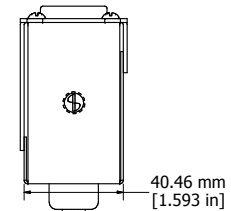

ASSEMBLY - VIEW FROM FRONT

ISOMETRIC VIEW

ASSEMBLY - VIEW FROM SIDE

ASSEMBLY - VIEW FROM BOTTOM

SECTION A-A

1582H6C1BK
Finish - Front - Black Painted Steel
Back - Black Painted Steel
Rated - 125 VAC, 60 Hz, 15 Amps
Approvals - CSA Certified Standards C22.2 (No. 21-95, 42-99)
- UL Recognized Standard UL1363
Colours & Cord Length
1582H6C1BK - Black w/ 6' Foot Twist Power Cord (NEMA L5-15P)
1582H6C1 - ASA 61 Grey w/ 6' Foot Twist Power Cord (NEMA L5-15P)
1582H6D1BK - Black w/ 15' Foot Twist Power Cord (NEMA L5-15P)
1582H6D1 - ASA 61 Grey w/ 15' Foot Twist Power Cord (NEMA L5-15P)