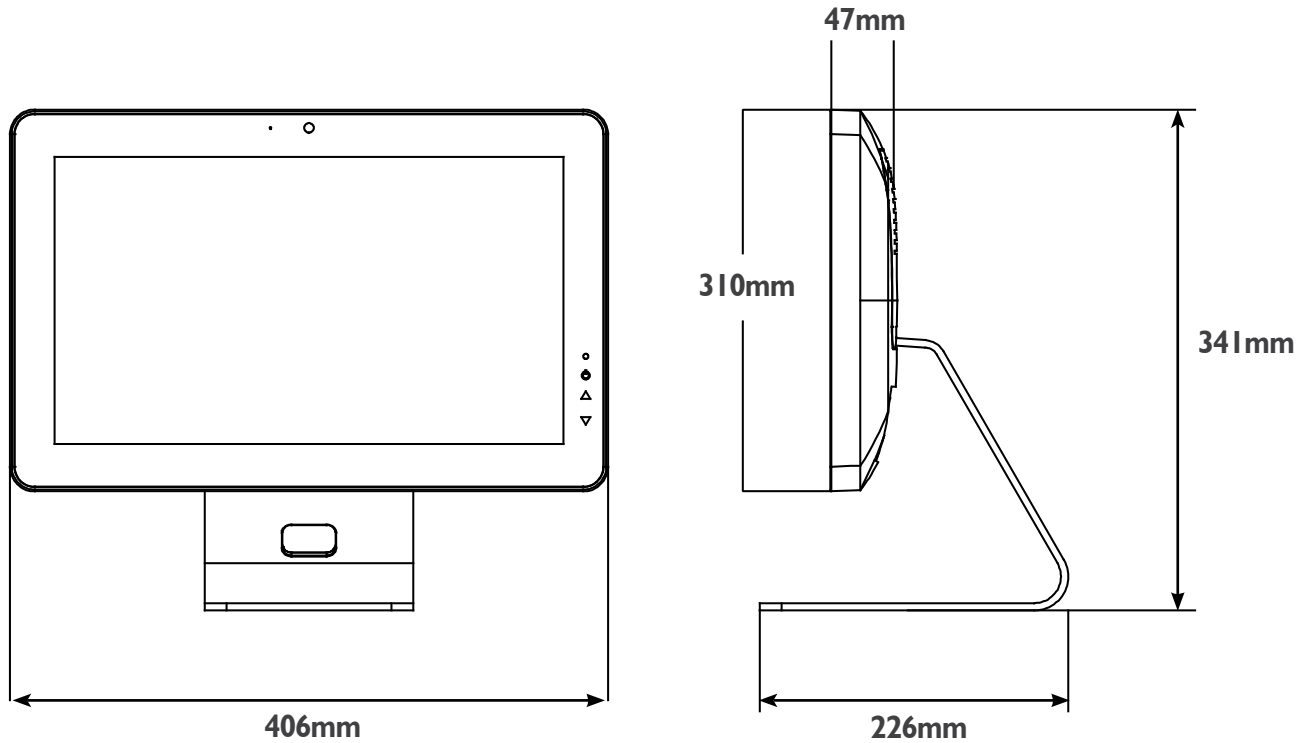

Display

Display Description	Color Active Matrix TFT flat panel display with LED backlight
Display Size	15.6 inch, 16:9
Resolution	1366 x 768, 18-bit
Brightness	200 nits
Contrast Ratio	400:1 typical
Touch Screen	5-wire resistive ant glare
Chassis	Die-cast aluminum

Motherboard and System Components

Processor	Intel Atom Processor D2550 with NM10 Express Chip
Main Memory	4GB (DDR3 SO-DIMM)
Storage Drive	320GB HDD (2.5" SATA-II)
I/O Port	2X Gigabit Ethernet LAN port 2X USB 2.0 ports (USB HUB) 2X USB 2.0 ports 1X RS-232 port (RJ45 connector) 1X RS-232/422/485 port (RJ45 connector, BIOS-selectable) 1X VGA output for 2nd monitor 1X 4-pin mini-DIN for DC-IN 1X power button
Speaker	2X built-in 1W stereo speakers
Webcam	Front: 2M FF, 2.0M pixels
WiFi	802.11 b/g/n
Operating Systems	Windows Embedded Standard 7 Premium pre-loaded

Power

Input Voltage	24VDC
Power Consumption	20W

Dimensions

Mechanical

Weight	6kg w/o stand
Dimensions (H x W x D)	406 x 310 x 47mm w/o stand 406 x 341 x 47mm w stand
Mounting Options	VESA Mount (MIS-D 100/75mm) View angle-adjustable(45°~90°) aluminum stand