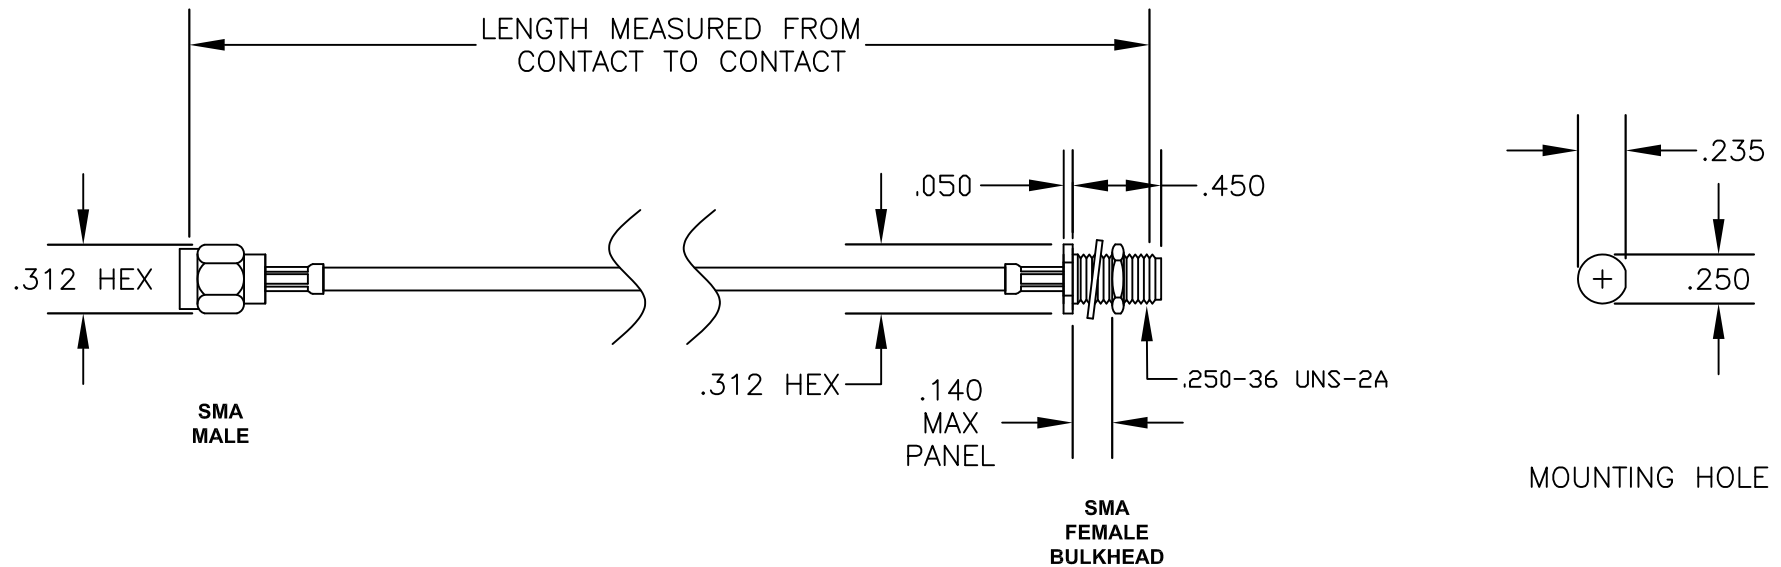

COMPONENTS	IMPEDANCE
SMA MALE	50 OHM
SMA FEMALE BULKHEAD	50 OHM
RG188A/U	50 OHM

Standard Lengths	
-12	12"
-24	24"
-36	36"
-48	48"
-60	60"
-XXX	Custom Length in inches

PASTERNAK ENTERPRISES, INC.
 P.O BOX 16759, IRVINE, CA 92623
 PHONE (949) 261-1920 FAX (949) 261-7451
 WEB ADDRESS: www.pasternack.com
 E-MAIL ADDRESS: sales@pasternack.com
COAXIAL & FIBER OPTICS

DWG TITLE		DES.	
PE3051LF-XX		CABLE ASSEMBLY, RG188A/U, SMA MALE TO SMA FEMALE BULKHEAD (LEAD FREE)	
SIZE A	FSCM NO. 53919	CAD FILE 022908	SCALE N/A
			127

- NOTES:**
- UNLESS OTHERWISE SPECIFIED ALL DIMENSIONS ARE NOMINAL.
 - ALL SPECIFICATIONS ARE SUBJECT TO CHANGE WITHOUT NOTICE AT ANY TIME.
 - DIMENSIONS ARE IN INCHES.
 - LENGTH TOLERANCE IS $\pm 1.5\%$ OR $\pm 3/8"$, WHICHEVER IS GREATER.