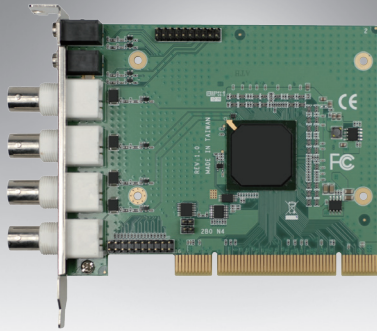

DVP-7635E

4-ch H.264 PCI Video Capture Card with SDK

NEW

Features

- 4-channel composite video inputs with H.264 hardware compression
- 120/100 fps (NTSC/PAL) at 4CIF resolution for display
- 120/100 fps (NTSC/PAL) at up to 4CIF + CIF dual stream resolution for recording
- PCI host interface
- Supports Watchdog function
- Windows/Linux OS supported

Introduction

DVP-7635E is a PCI-bus, hardware compression video capture card with 4 analog video and 4 audio inputs. DVP-7635E supports H.264 base line compression format at up to 4CIF resolution at real-time frame rate (30/25fps) for each channel. With an easy-to-use software development kit (SDK) and flexibility to stack multiple cards, DVP-7635E is an ideal solution for various video capture applications or video surveillance.

Specifications

Video	Video Standard	Composite for NTSC/PAL
	Video Input	4 x BNC connectors
	Compression	H/W H.264
	Max. Display Rate	30/25 fps (NTSC/PAL) @ 4CIF/ch
	Max. Recording Rate	30/25 fps (NTSC/PAL) @ 4CIF + CIF dual stream/ch
	Connector	BNC / Male / 1.0Vp-p / 75Ω
Audio	Audio Input	4 x RCA
	Format	MONO/16 bits/8000 Hz
System Requirements	CPU (Display)	Intel Pentium 4 2.0 GHz
	CPU (Recording)	Intel Pentium 4 2.0 GHz
	Memory	512 MB
	VGA	1024 x 768, DirectX 9.0c
	Operating System	Windows XP/XPe/Vista/7; Linux 2.6.14 or higher; 32/64 bits
Physical Characteristics	Host Interface	PCI
	Operating Temperature	-20 ~ 70° C (-4 ~ 158° F)
	Storing Temperature	-40 ~ 85° C (-40 ~ 185° F)
	Dimensions	121 x 97 mm
Safety	CE/FCC	

- Software Library
- SDK Manual
- Sample Program

Connection Diagram

Ordering Information

Part Number	Description
DVP-7635E	4-ch H.264 PCI Video Capture Card with SDK

Packing List

Item	Amount
DVP-7635E Capture Card	1 (piece)
Audio Cable	2 (piece)
Watchdog Cable (Option)	1 (piece)