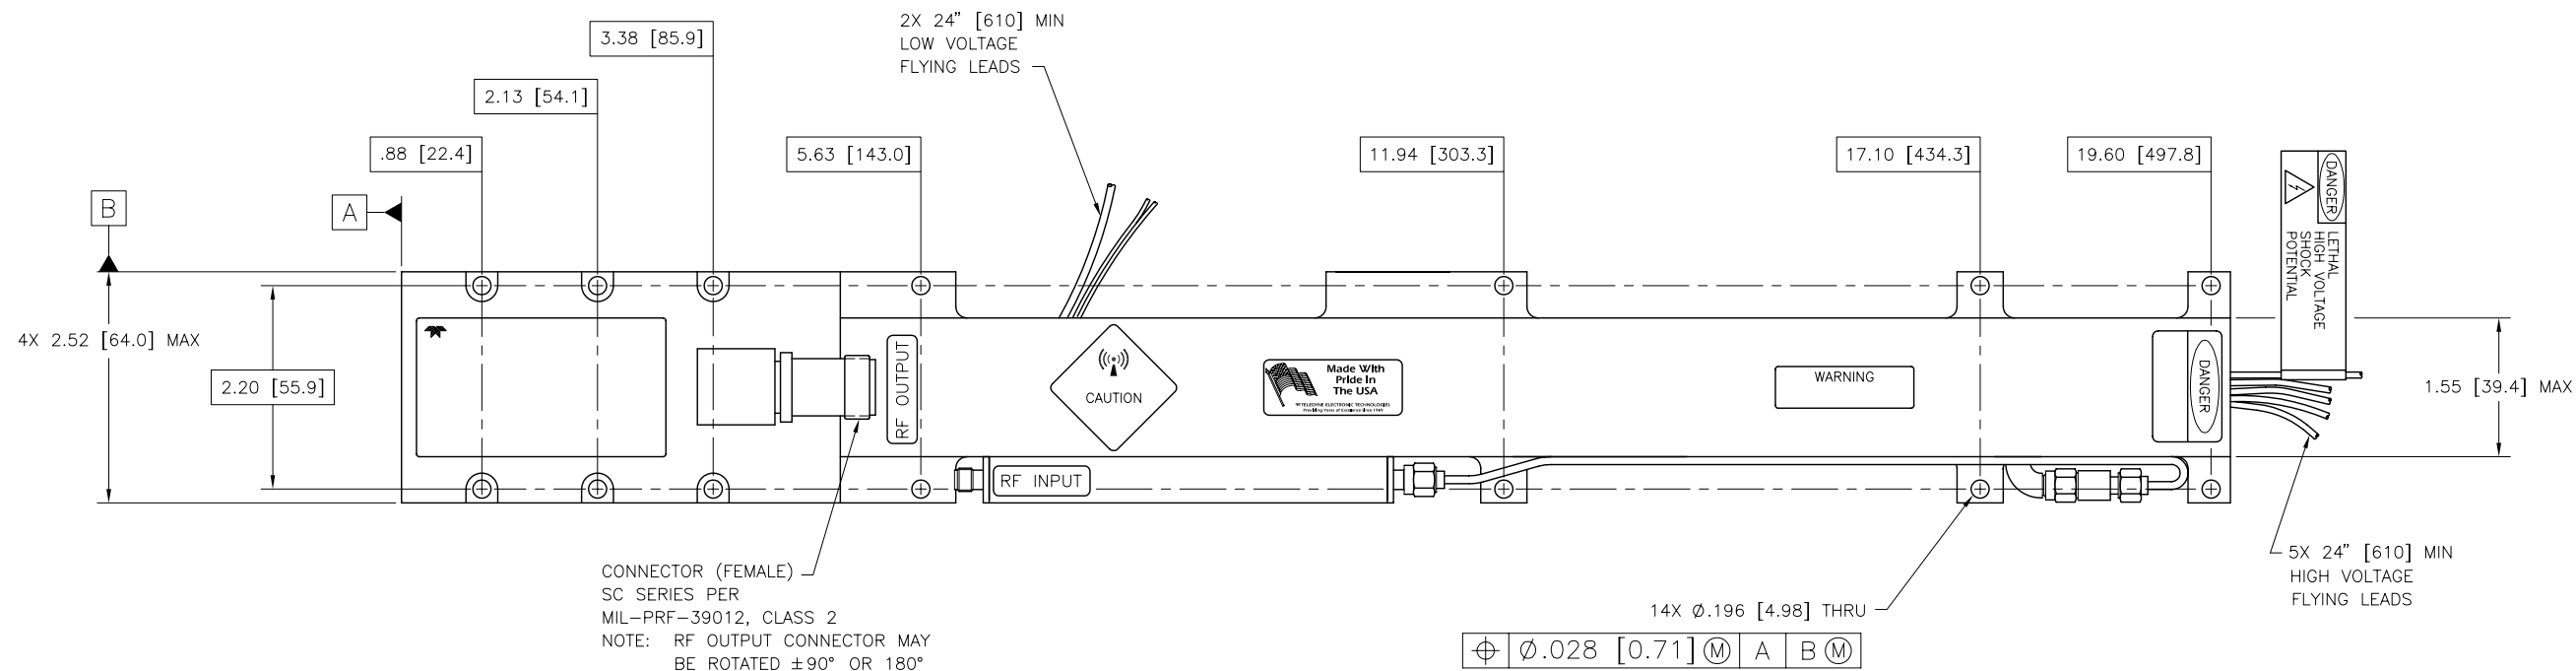

NOTES:

1. FEATURES SUCH AS TAPPED HOLES, SCREW HEADS AND COVER DETAILS ARE OMITTED FOR CLARITY.
2. WEIGHT: 8.0 Lbs MAXIMUM.  
3.6 Kg MAXIMUM.
3. REFER TO OUTLINE 0128658.

HIGH VOLTAGE CONNECTIONS

FUNCTION	COLOR
HEATER	BROWN
CATHODE	YELLOW
GRID	GREEN
COLLECTOR #1	RED
COLLECTOR #2	WHITE

LOW VOLTAGE CONNECTIONS

FUNCTION	COLOR
HELIX/GROUND	BLACK
THERMOSTAT (N.C.)	TWIN GRAY

DO NOT SCALE DRAWING  
UNLESS OTHERWISE NOTED  
DIMENSIONS ARE IN INCHES  
TOLERANCES ON DECIMALS ANGLES  
.XX ±.02 .XXX ±.005 ±2°  
REMOVE ALL BURRS AND SHARP EDGES  
SURFACE ROUGHNESS PER ASA B46.1  
DIM AND TOL IAW ASME Y14.5M - 1994

**TELEDYNE MEC**  
11361 Sunrise Park Dr., Rancho Cordova, CA (916) 638-3344

TITLE  
**OUTLINE DRAWING**  
**MTG 5082H**

SUBJECT TO CHANGE W/O NOTICE

ISO 9001:2000 Registered