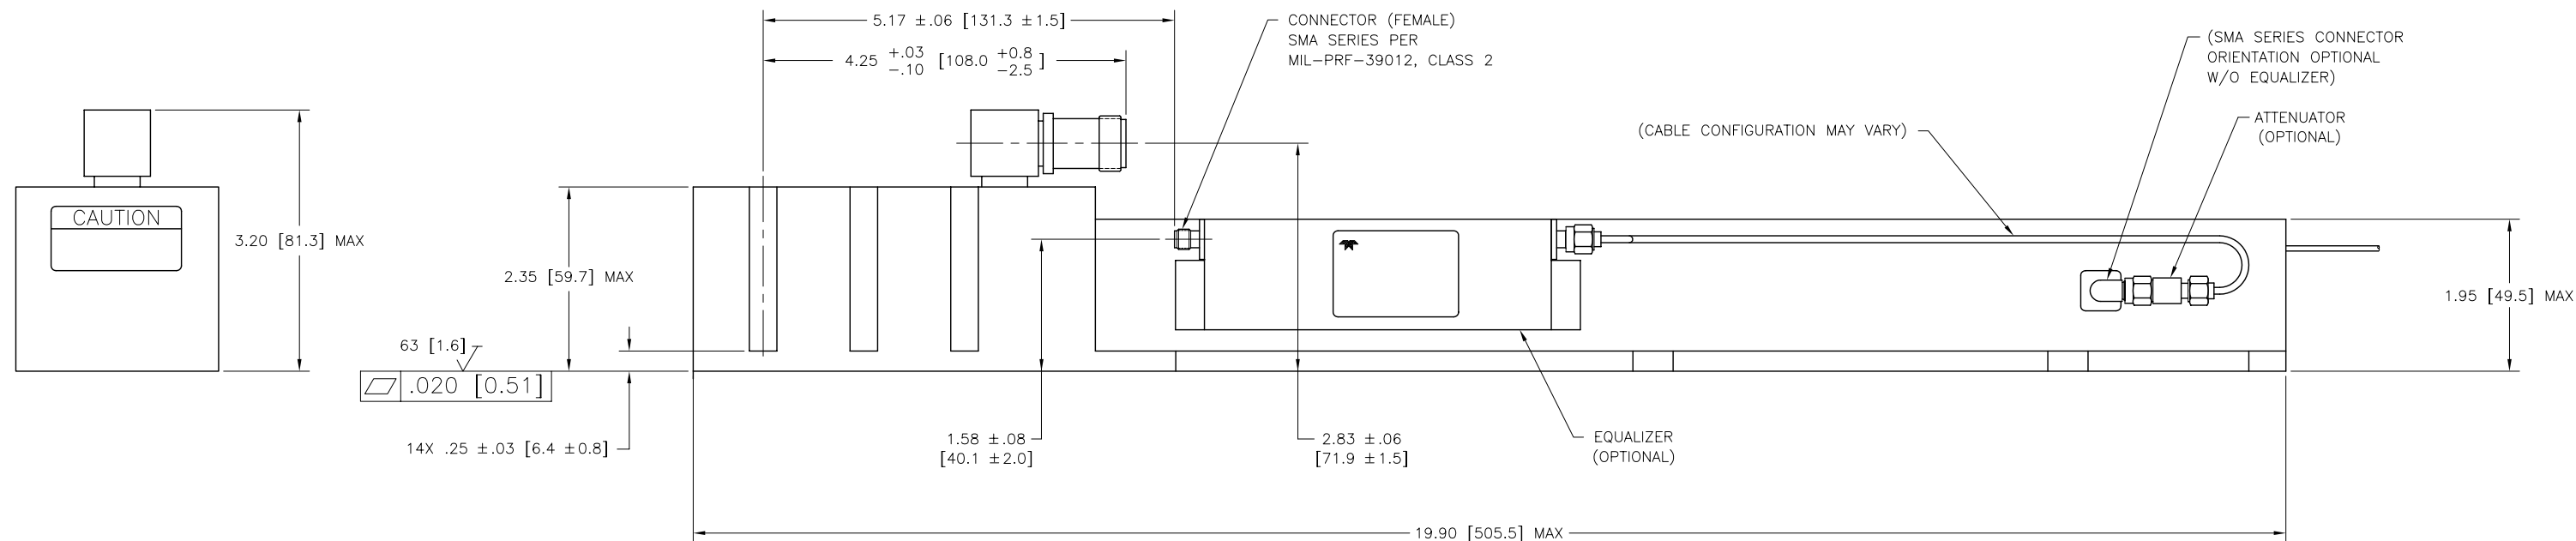

NOTES:

1. FEATURES SUCH AS TAPPED HOLES, SCREW HEADS AND COVER DETAILS ARE OMITTED FOR CLARITY.
2. WEIGHT: 8.0 Lbs MAXIMUM.  
3.6 Kg MAXIMUM.
3. REFER TO OUTLINE 0128658.

HIGH VOLTAGE CONNECTIONS

FUNCTION	COLOR
HEATER	BROWN
CATHODE	YELLOW
GRID	GREEN
COLLECTOR #1	RED
COLLECTOR #2	WHITE

LOW VOLTAGE CONNECTIONS

FUNCTION	COLOR
HELIX/GROUND	BLACK
THERMOSTAT (N.C.)	TWIN GRAY

DO NOT SCALE DRAWING  
UNLESS OTHERWISE NOTED  
DIMENSIONS ARE IN INCHES  
TOLERANCES ON DECIMALS ANGLES  
.XX ±.02 .XXX ±.005 ±2°  
REMOVE ALL BURRS AND SHARP EDGES  
SURFACE ROUGHNESS PER ASA B46.1  
DIM AND TOL IAW ASME Y14.5M - 1994