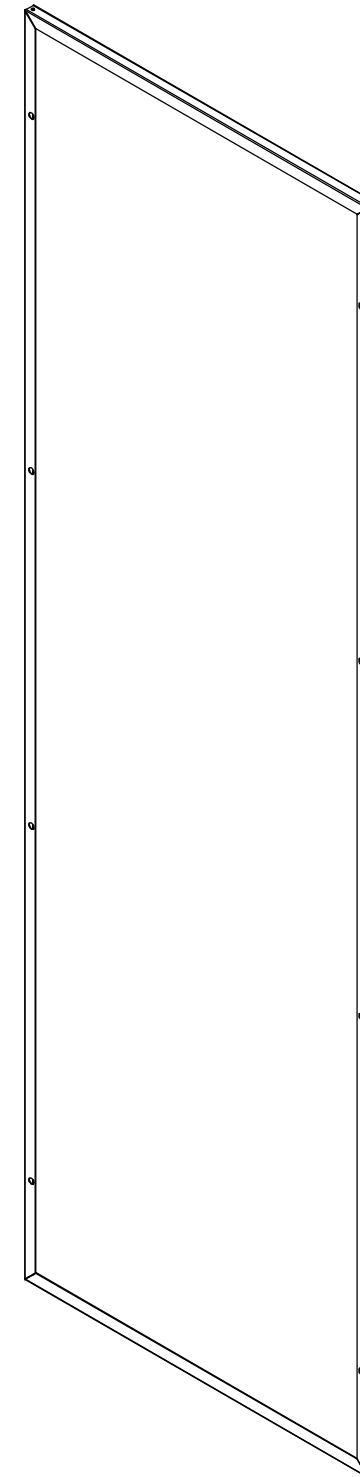

PART
NAME

SOLID STEEL SIDES (SOLD IN PAIRS)

PART
No.

SCS-8846

REV.
DATE

9-8-05

MATERIAL: 18 GA STEEL
FINISH: BLACK TEXTURE

SCS-8846 CONTAINS	
QUANTITY	DESCRIPTION
2	SIDE
16	SCREW, #12-24
16	CLIP NUT, #12-24