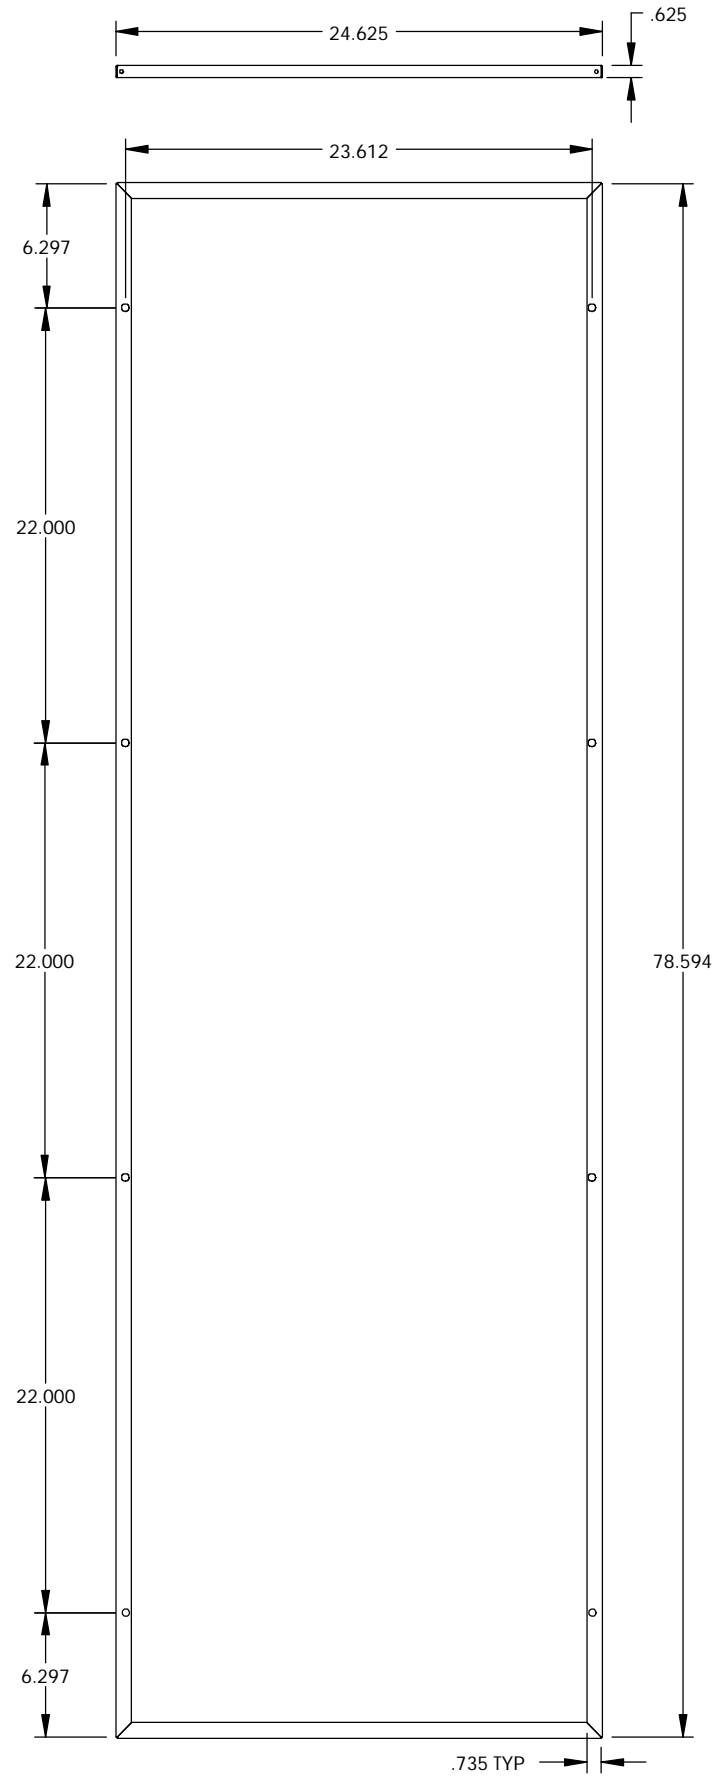

PART
NAME

SOLID STEEL SIDES (SOLD IN PAIRS)

PART
No.

SCS-8846

REV.
DATE

9-8-05

MATERIAL: 18 GA STEEL
FINISH: BLACK TEXTURE

SCS-8846 CONTAINS	
QUANTITY	DESCRIPTION
2	SIDE
16	SCREW, #12-24
16	CLIP NUT, #12-24