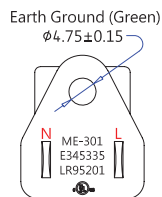

High Quality Power Cord

UL Certificated

RoHS
Compliant

ME-301 (NEMA 5-15P)
(Dimensions of Plug Face)

SVT 18AWGx3C
(Wire Cross-Section)

ME-302 (IEC 60320, C13, 10A 125V~)
(Dimensions of Connector Face)

Dimensions : Millimetres

Plug Component		
Colour	Component	Qty
35P (Black)	ME-301 (Nema 5-15P)	1
Nickel-plated	4.75 GEM 98475ABS-1 (#14-#18) (Earth Pins Terminal)	1
Nickel-plated	6.3×15 (#16-18) GEM 98675BBS-1 (Solid Blades)	2
Black	301-1 (5-15P Inner Body)	1

Dimension		
Strip	ROJ	Colour
6 +1/-0	22 ±2	Black (L)
6 +1/-0	22 ±2	White (N)
6 +1/-0	22 ±2	Green (E)

Wire Styles

SVT18AWGx3C

60°C Black

Length : 2,286mm ±76.2mm
90" ±3"

Connector Component		
Instruction	Qty.	Colour
ME-302 (IEC 60320, C13, 10A, 125V)	1	35p (Black)
2.0 × 4.0 GEM 98740BS-0 (#16-18) Receptacle Terminal	3	Brass-Natural
GA005-5 (2.0 × 4.0 Serial Housing)	1	Off-White

Dimensions		
ROJ	Strip	Colour
16±1	5 +1/-0	Black (L)
16±1	5 +1/-0	White (N)
16±1	5 +1/-0	Green (E)

Dimensions : Millimetres

www.element14.com
www.farnell.com
www.newark.com