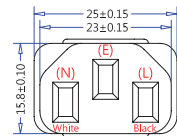

High Quality Power Cord

UL Certificated

RoHS
Compliant

ME-301 (NEMA 5-15P)
(Dimensions of Plug Face)

SVT 18AWGx3C
(Wire Cross-Section)

ME-302 (IEC 60320, C13, 10A 125V~)
(Dimensions of Connector Face)

Dimensions : Millimetres

Plug Component		
Colour	Component	Qty
35P (Black)	ME-301 (Nema 5-15P)	1
Nickel-plated	4.75 GEM 98475ABS-1 (#14-#18) (Earth Pins Terminal)	1
Nickel-plated	6.3×15 (#16-18) GEM 98675BBS-1 (Solid Blades)	2
Black	301-1 (5-15P Inner Body)	1

Dimension		
Strip	ROJ	Colour
6 +1/-0	22 ±2	Black (L)
6 +1/-0	22 ±2	White (N)
6 +1/-0	22 ±2	Green (E)

Wire Styles

SVT18AWGx3C

60°C Black

Length : 2,286mm ±76.2mm
90" ±3"

Connector Component		
Instruction	Qty.	Colour
ME-302 (IEC 60320, C13, 10A, 125V)	1	35p (Black)
2.0 × 4.0 GEM 98740BS-0 (#16-18) Receptacle Terminal	3	Brass-Natural
GA005-5 (2.0 × 4.0 Serial Housing)	1	Off-White

Dimensions		
ROJ	Strip	Colour
16±1	5 +1/-0	Black (L)
16±1	5 +1/-0	White (N)
16±1	5 +1/-0	Green (E)

Dimensions : Millimetres

www.element14.com
www.farnell.com
www.newark.com