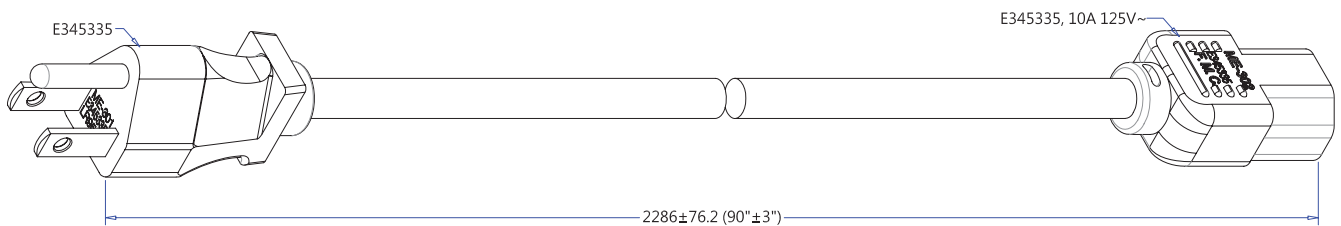

High Quality Power Cord

UL Certificated

RoHS
Compliant

ME-301 (NEMA 5-15P)
(Dimensions of Plug Face)

SVT 18AWGx3C
(Wire Cross-Section)

ME-302 (IEC 60320, C13, 10A 125V~)
(Dimensions of Connector Face)

Dimensions : Millimetres

Plug Component		
Colour	Component	Qty
35P (Black)	ME-301 (Nema 5-15P)	1
Nickel-plated	4.75 GEM 98475ABS-1 (#14-#18) (Earth Pins Terminal)	1
Nickel-plated	6.3×15 (#16-18) GEM 98675BBS-1 (Solid Blades)	2
Black	301-1 (5-15P Inner Body)	1

Dimension		
Strip	ROJ	Colour
6 +1/-0	22 ±2	Black (L)
6 +1/-0	22 ±2	White (N)
6 +1/-0	22 ±2	Green (E)

Wire Styles

SVT18AWGx3C

60°C Black

Length : 2,286mm ±76.2mm
90" ±3"

Connector Component		
Instruction	Qty.	Colour
ME-302 (IEC 60320, C13, 10A, 125V)	1	35p (Black)
2.0 × 4.0 GEM 98740BS-0 (#16-18) Receptacle Terminal	3	Brass-Natural
GA005-5 (2.0 × 4.0 Serial Housing)	1	Off-White

Dimensions		
ROJ	Strip	Colour
16±1	5 +1/-0	Black (L)
16±1	5 +1/-0	White (N)
16±1	5 +1/-0	Green (E)

Dimensions : Millimetres

www.element14.com
www.farnell.com
www.newark.com