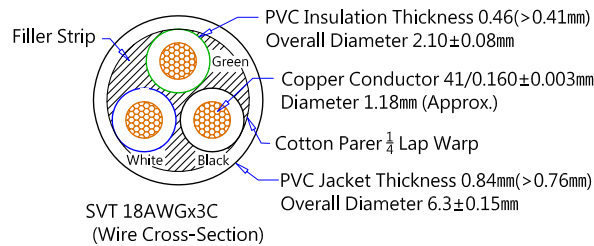

High Quality Power Cord

UL Certificated

RoHS
Compliant

ME-301 (NEMA 5-15P)
(Dimensions of Plug Face)

SVT 18AWGx3C
(Wire Cross-Section)

ME-302 (IEC 60320, C13, 10A 125V~)
(Dimensions of Connector Face)

Dimensions : Millimetres

Plug Component		
Colour	Component	Qty
35P (Black)	ME-301 (Nema 5-15P)	1
Nickel-plated	4.75 GEM 98475ABS-1 (#14-#18) (Earth Pins Terminal)	1
Nickel-plated	6.3×15 (#16-18) GEM 98675BBS-1 (Solid Blades)	2
Black	301-1 (5-15P Inner Body)	1

Dimension		
Strip	ROJ	Colour
6 +1/-0	22 ±2	Black (L)
6 +1/-0	22 ±2	White (N)
6 +1/-0	22 ±2	Green (E)

Wire Styles

SVT18AWGx3C

60°C Black

Length : 2,286mm ±76.2mm
90" ±3"

Connector Component		
Instruction	Qty.	Colour
ME-302 (IEC 60320, C13, 10A, 125V)	1	35p (Black)
2.0 × 4.0 GEM 98740BS-0 (#16-18) Receptacle Terminal	3	Brass-Natural
GA005-5 (2.0 × 4.0 Serial Housing)	1	Off-White

Dimensions		
ROJ	Strip	Colour
16±1	5 +1/-0	Black (L)
16±1	5 +1/-0	White (N)
16±1	5 +1/-0	Green (E)

Dimensions : Millimetres

www.element14.com
www.farnell.com
www.newark.com