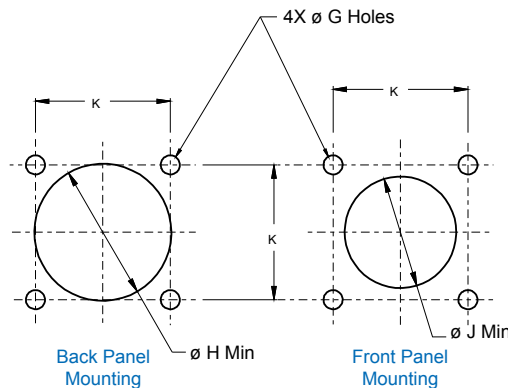

# D38999/21 Box Mount Hermetic Receptacle MIL-DTL-38999 Series III

## How To Order: MS

B

Dimensions in Inches (millimeters) are subject to change without notice.