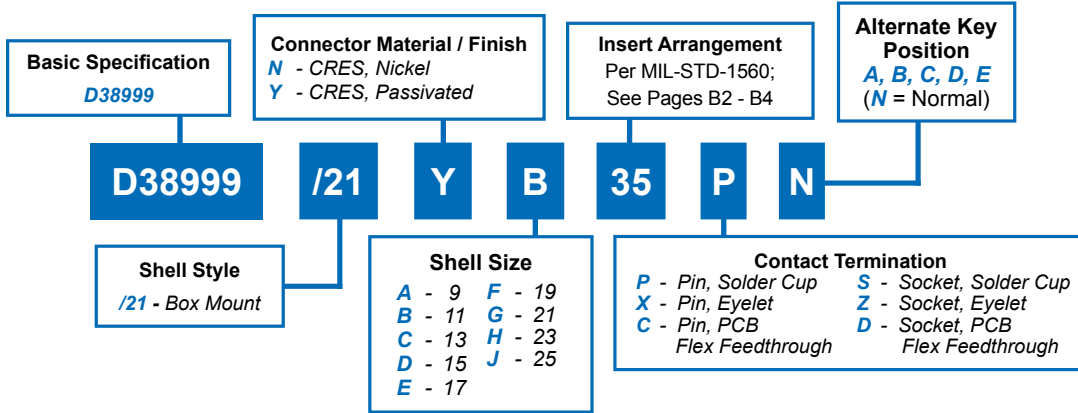

# D38999/21 Box Mount Hermetic Receptacle MIL-DTL-38999 Series III

## How To Order: MS

B

Dimensions in Inches (millimeters) are subject to change without notice.