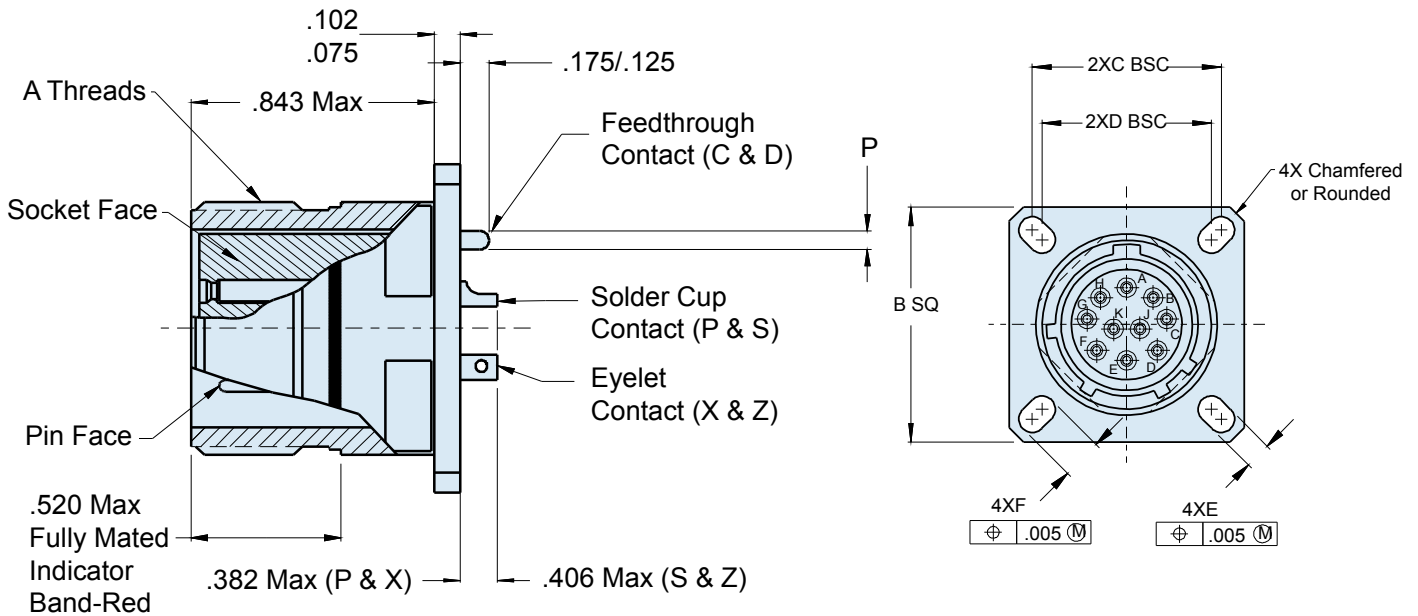

# D38999/21 Box Mount Hermetic Receptacle MIL-DTL-38999 Series III

## How To Order: MS

B

Dimensions in Inches (millimeters) are subject to change without notice.