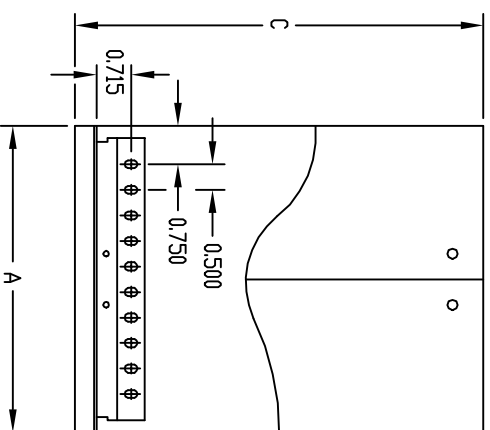

PART
NAME

CHAMPION SERIES

PART
No.

CS-11202 TD CS-11216

TOP VIEW

SIDE VIEW

FRONT VIEW

MATERIAL: 0050 THK. ALUMINUM
 QTY. (4) #F-3581 RUBBER FEET
 QTY. (8) #6 x 1/4 TRUSS HEAD
 TAPPING SCREW.
 FINISH: TWO COLOR COMBINATIONS
 SAND TEXTURED OR BLACK
 TEXTURED TOP & BOTTOM, BOTH
 WITH SMOOTH WHITE FRONT &
 REAR PANELS.

PART No.	HEIGHT A	WIDTH B	DEPTH C	CLEAR INSIDE HEIGHT D	CLEAR INSIDE WIDTH E	CLEAR INSIDE DEPTH F
CS-11202	4.000	6.000	6.000	3.875	5.375	5.141
CS-11204	4.000	9.000	8.000	3.875	8.375	7.141
CS-11206	4.000	12.000	8.000	3.875	11.375	7.141
CS-11208	6.000	9.000	8.000	5.875	8.375	7.141
CS-11210	6.000	12.000	8.000	5.875	11.375	7.141
CS-11212	6.000	12.000	10.000	5.875	11.375	9.141
CS-11214	8.000	9.000	8.000	7.875	8.375	7.141
CS-11216	8.000	12.000	10.000	7.875	11.375	9.141