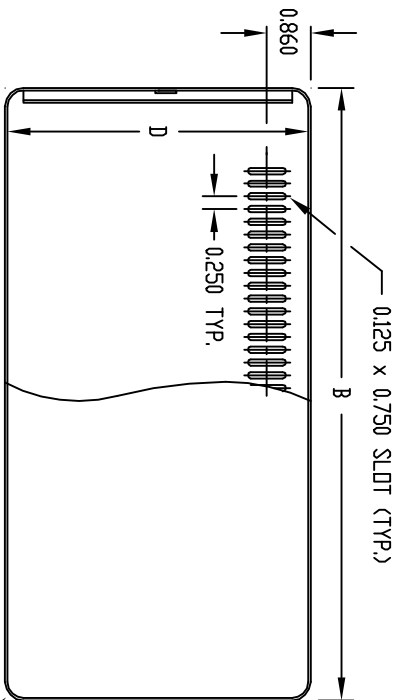

PART
NAME

CHAMPION SERIES

PART
No.

CS-11202 TD CS-11216

TOP VIEW

SIDE VIEW

FRONT VIEW

MATERIAL: 0050 THK. ALUMINUM
 QTY. (4) #F-3581 RUBBER FEET
 QTY. (8) #6 x 1/4 TRUSS HEAD
 TAPPING SCREW.
 FINISH: TWO COLOR COMBINATIONS
 SAND TEXTURED OR BLACK
 TEXTURED TOP & BOTTOM, BOTH
 WITH SMOOTH WHITE FRONT &
 REAR PANELS.

PART No.	HEIGHT A	WIDTH B	DEPTH C	CLEAR INSIDE HEIGHT D	CLEAR INSIDE WIDTH E	CLEAR INSIDE DEPTH F
CS-11202	4.000	6.000	6.000	3.875	5.375	5.141
CS-11204	4.000	9.000	8.000	3.875	8.375	7.141
CS-11206	4.000	12.000	8.000	3.875	11.375	7.141
CS-11208	6.000	9.000	8.000	5.875	8.375	7.141
CS-11210	6.000	12.000	8.000	5.875	11.375	7.141
CS-11212	6.000	12.000	10.000	5.875	11.375	9.141
CS-11214	8.000	9.000	8.000	7.875	8.375	7.141
CS-11216	8.000	12.000	10.000	7.875	11.375	9.141