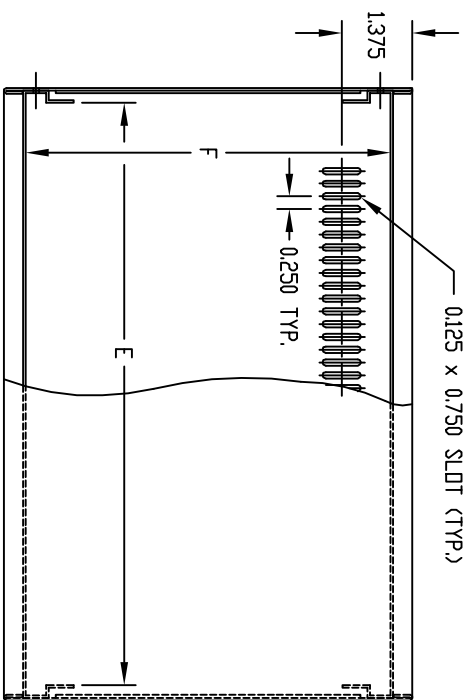

PART
NAME

CHAMPION SERIES

PART
No.

CS-11202 TD CS-11216

TOP VIEW

SIDE VIEW

FRONT VIEW

MATERIAL: 0050 THK. ALUMINUM
 QTY. (4) #F-3581 RUBBER FEET
 QTY. (8) #6 x 1/4 TRUSS HEAD
 TAPPING SCREW.
 FINISH: TWO COLOR COMBINATIONS
 SAND TEXTURED OR BLACK
 TEXTURED TOP & BOTTOM, BOTH
 WITH SMOOTH WHITE FRONT &
 REAR PANELS.

PART No.	HEIGHT A	WIDTH B	DEPTH C	CLEAR INSIDE HEIGHT D	CLEAR INSIDE WIDTH E	CLEAR INSIDE DEPTH F
CS-11202	4.000	6.000	6.000	3.875	5.375	5.141
CS-11204	4.000	9.000	8.000	3.875	8.375	7.141
CS-11206	4.000	12.000	8.000	3.875	11.375	7.141
CS-11208	6.000	9.000	8.000	5.875	8.375	7.141
CS-11210	6.000	12.000	8.000	5.875	11.375	7.141
CS-11212	6.000	12.000	10.000	5.875	11.375	9.141
CS-11214	8.000	9.000	8.000	7.875	8.375	7.141
CS-11216	8.000	12.000	10.000	7.875	11.375	9.141